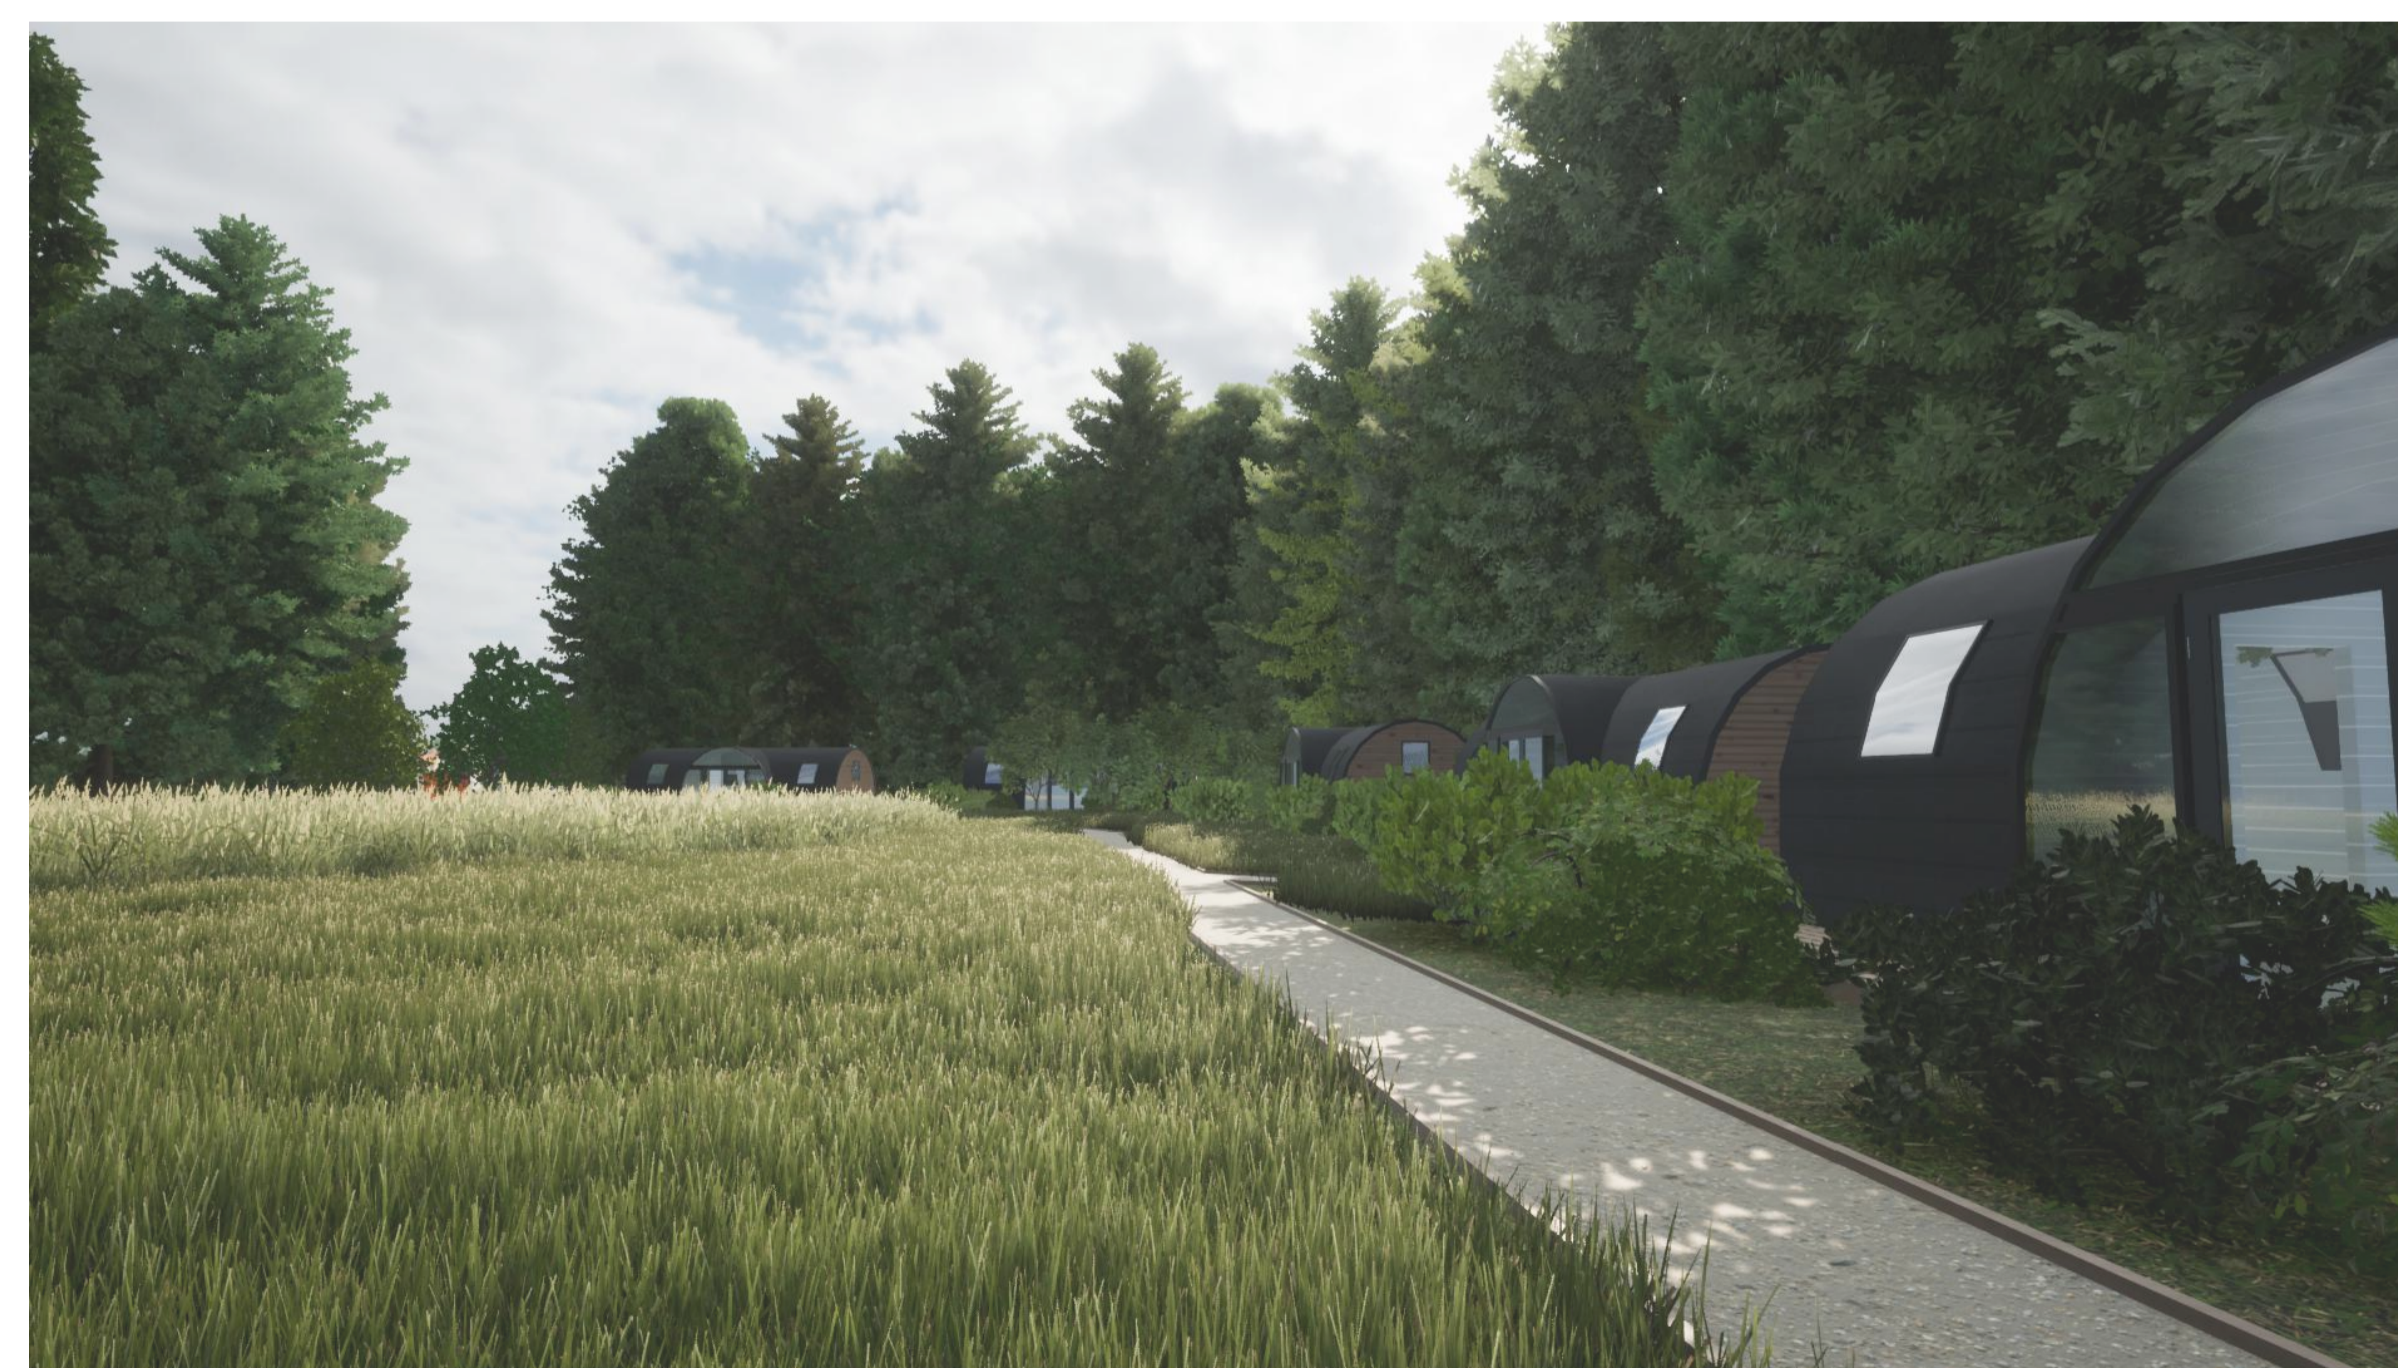

View 1. Proposed site facing northwest.

View 2. Proposed site facing northeast.

View 3. Proposed site facing west.

Date	Description	Rev	By

**Revision Description**

--	--

**Project:**  
 Proposed Glamping Site - For Maxwell Northage  
 Nursery Gardens, Newstead Abbey Park, Station  
 Avenue, Newstead, NG15 8GE