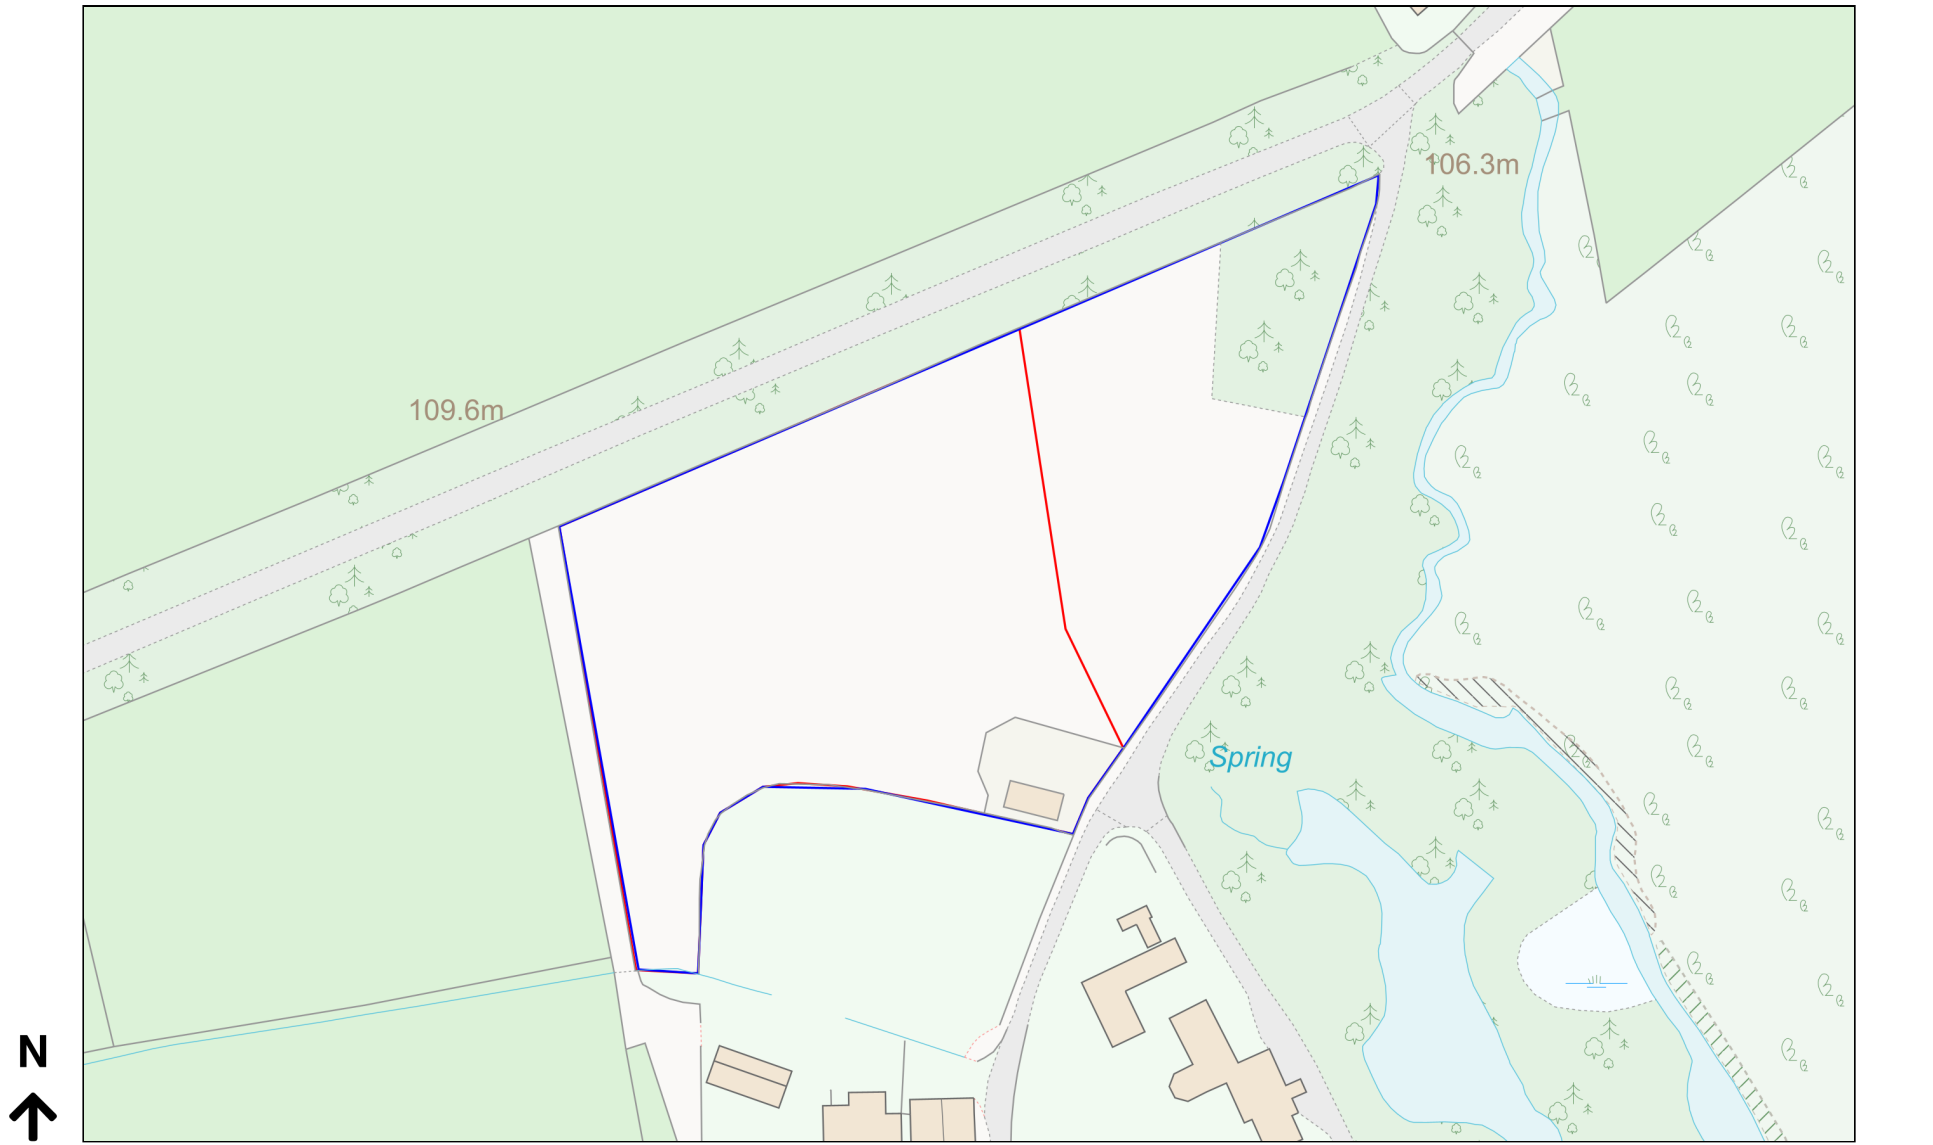

Location Plan

Site Address: Nursery Gardens, Newstead Abbey Park, Station Avenue, Newstead, NG15 8GE

Date Produced: 23-Aug-2023

Scale: 1:1250 @A4

Planning Portal Reference: PP-12397840v1