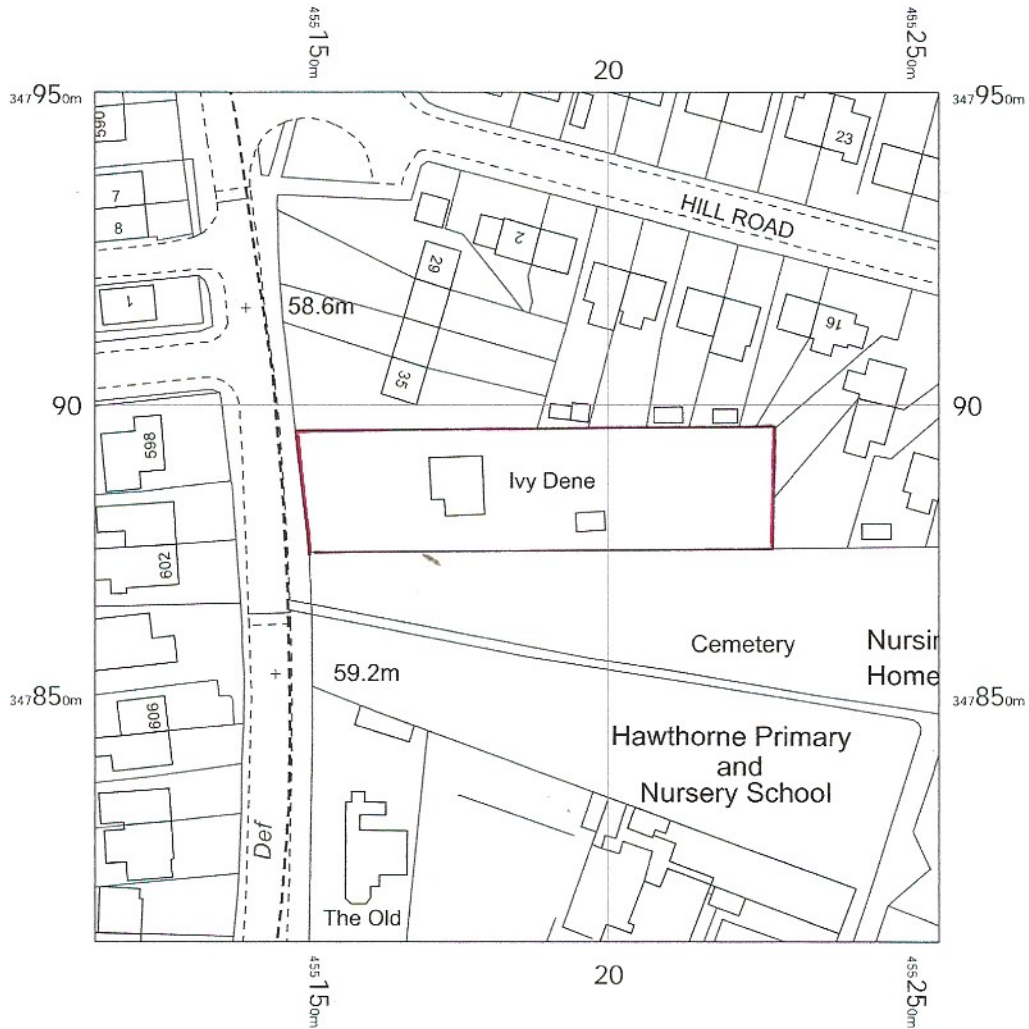

Ivy Dene, Moor Road, NG6 8TL

Ivy Dene  
Moor Road,  
Nottingham,  
Bestwood,  
Nottinghamshire  
NG6 8TL

OS MasterMap 1250/2500/10000 scale  
Sunday, November 13, 2022, ID: MPMBW-01071689  
[www.blackwellmapping.co.uk](http://www.blackwellmapping.co.uk)

1:1250 scale print at A4, Centre: 455185 E, 347881 N

©Crown Copyright Ordnance Survey. Licence no. 100041041

**BLACKWELL'S**  
MAPPING SERVICES  
PERSONAL & PROFESSIONAL MAPPING  
[www.blackwellmapping.co.uk](http://www.blackwellmapping.co.uk)