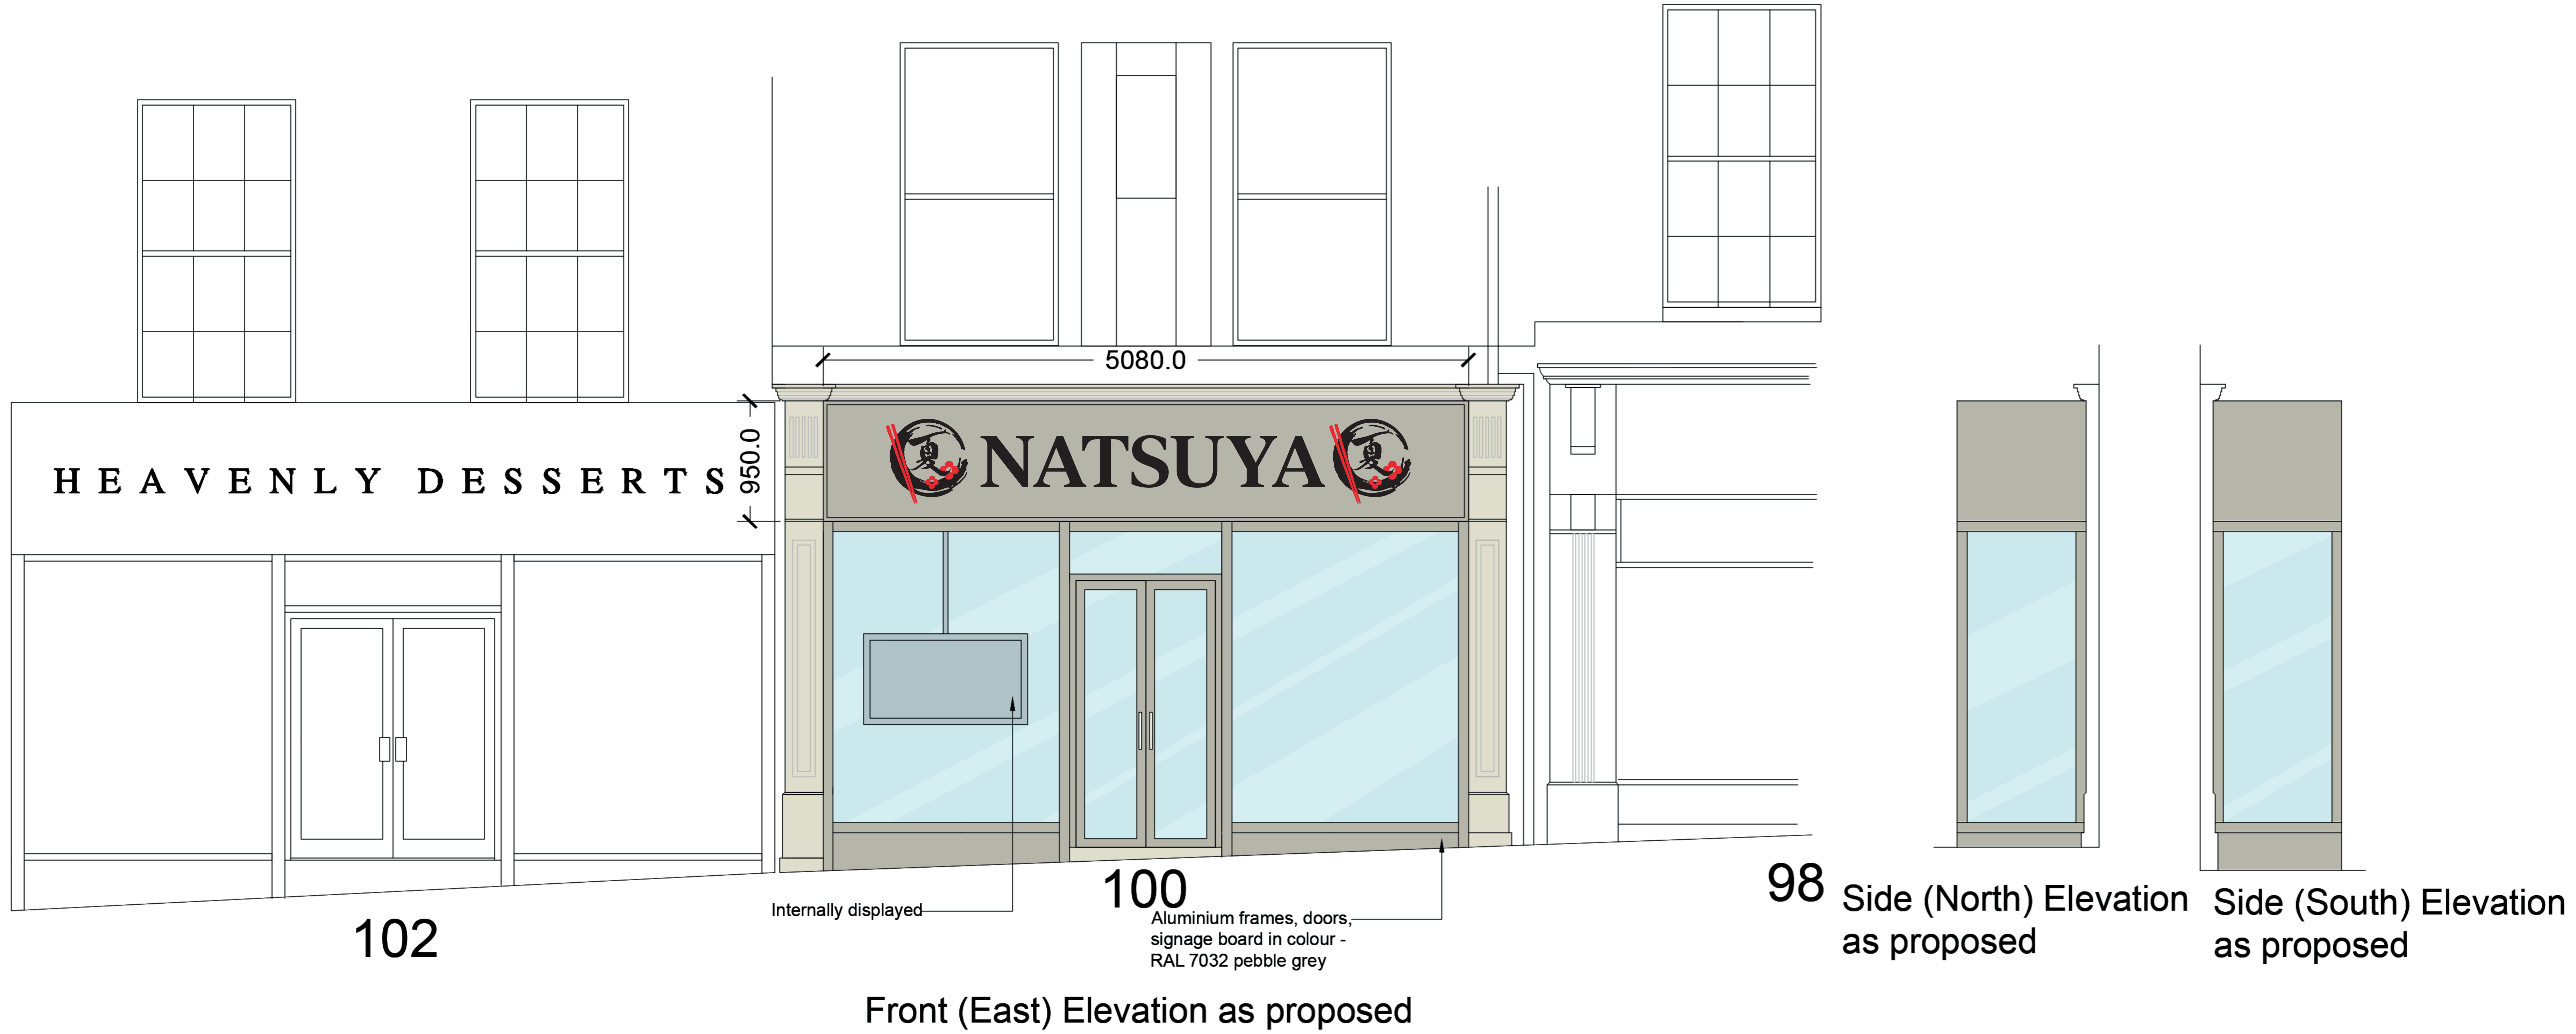

DRAFT ONLY NOT FOR SUBMISSION

Mocatta House
Trafalgar Square
Brighton, BN1 4DU
United Kingdom

T +44 (0)1273 443845
E info@wangdaoarch.com
W www.wangdaoarch.com

CLIENT
Jason & Tom

This drawing is for Planning Permission purpose only.
All dimensions to be confirmed on site.

© This drawing is the sole copyright of
Wang Dao Architecture Ltd.

Any discrepancies between this drawing & other
information shall be reported to the Architect.
MODIFICATIONS to be made solely on
ORIGINAL MAGNETIC MEDIA.

PROJECT
100 The Parade
Leamington Spa
CV32 4AQ

TITLE
AD, internal alterations and front extension
Front Elevation as proposed

STATUS
Planning

DATE
July 2023

DRAWN BY
Edward

DRAWING NUMBER
2310 PL 05

SCALE @ A3
1:50

REVIEWED BY
REVIEWED BY

CTB file:
XREFS:

LTscale: