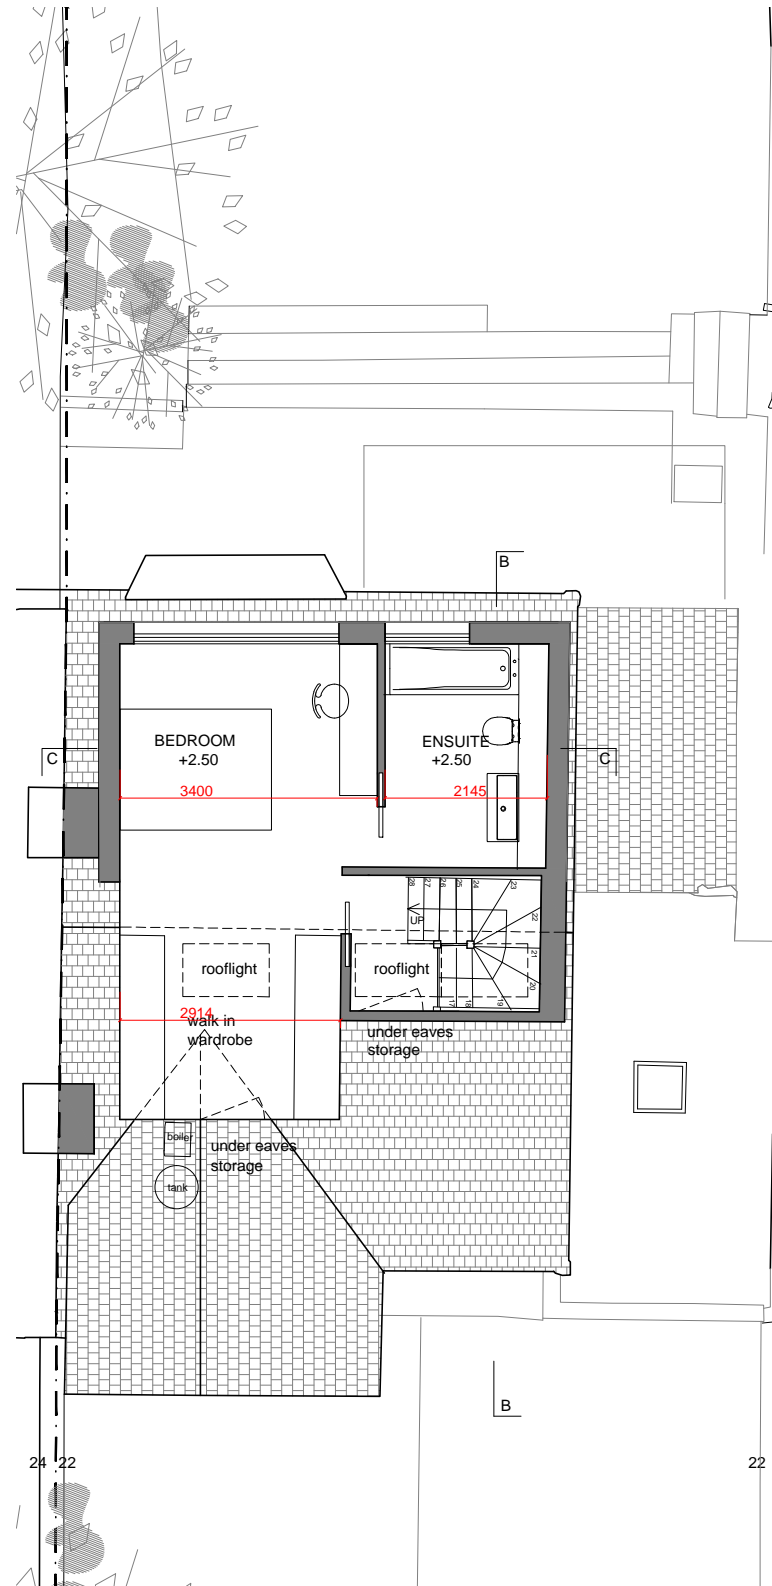

revision

date

FIRST FLOOR PLAN

SECOND FLOOR PLAN

ROOF PLAN

FOR PLANNING

22 Deansway

**As proposed
PLANS**

ana alonso architect
 Dipl Arch ARB
 T 1 07754888138
 E 1 anatruan@yahoo.com
 facebook.com/ana.alonso.architect

ana alonso architect | muswell hill

| | | | | |
|---------|----------|--|-----------------|-----|
| Scale | 1:100@A3 | Job No | Dwg No | Rev |
| Date | Sept 23 | 2023/127 | AP(00)06 | . |
| Drawn | AAT | | | |
| Checked | AAT | © COPYRIGHT This drawing is the copyright of Ana Alonso. | | |