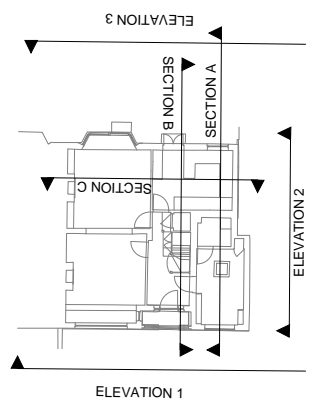

ROOF PLAN

revision	date
----------	------

FOR PLANNING

22 Deansway

**As existing
PLANS**

ana alonso architect
 Dipl Arch ARB
 T 1 07754888138
 E 1 anatron@yahoo.com
 facebook.com/ana.alonso.architect

ana alonso architect | muswell hill

Scale	1:100@A3	Job No	Dwg No	Rev
Date	Sept 23	2023/127	AP(00)03	.
Drawn	AAT			
Checked	AAT	© COPYRIGHT This drawing is the copyright of Ana Alonso.		