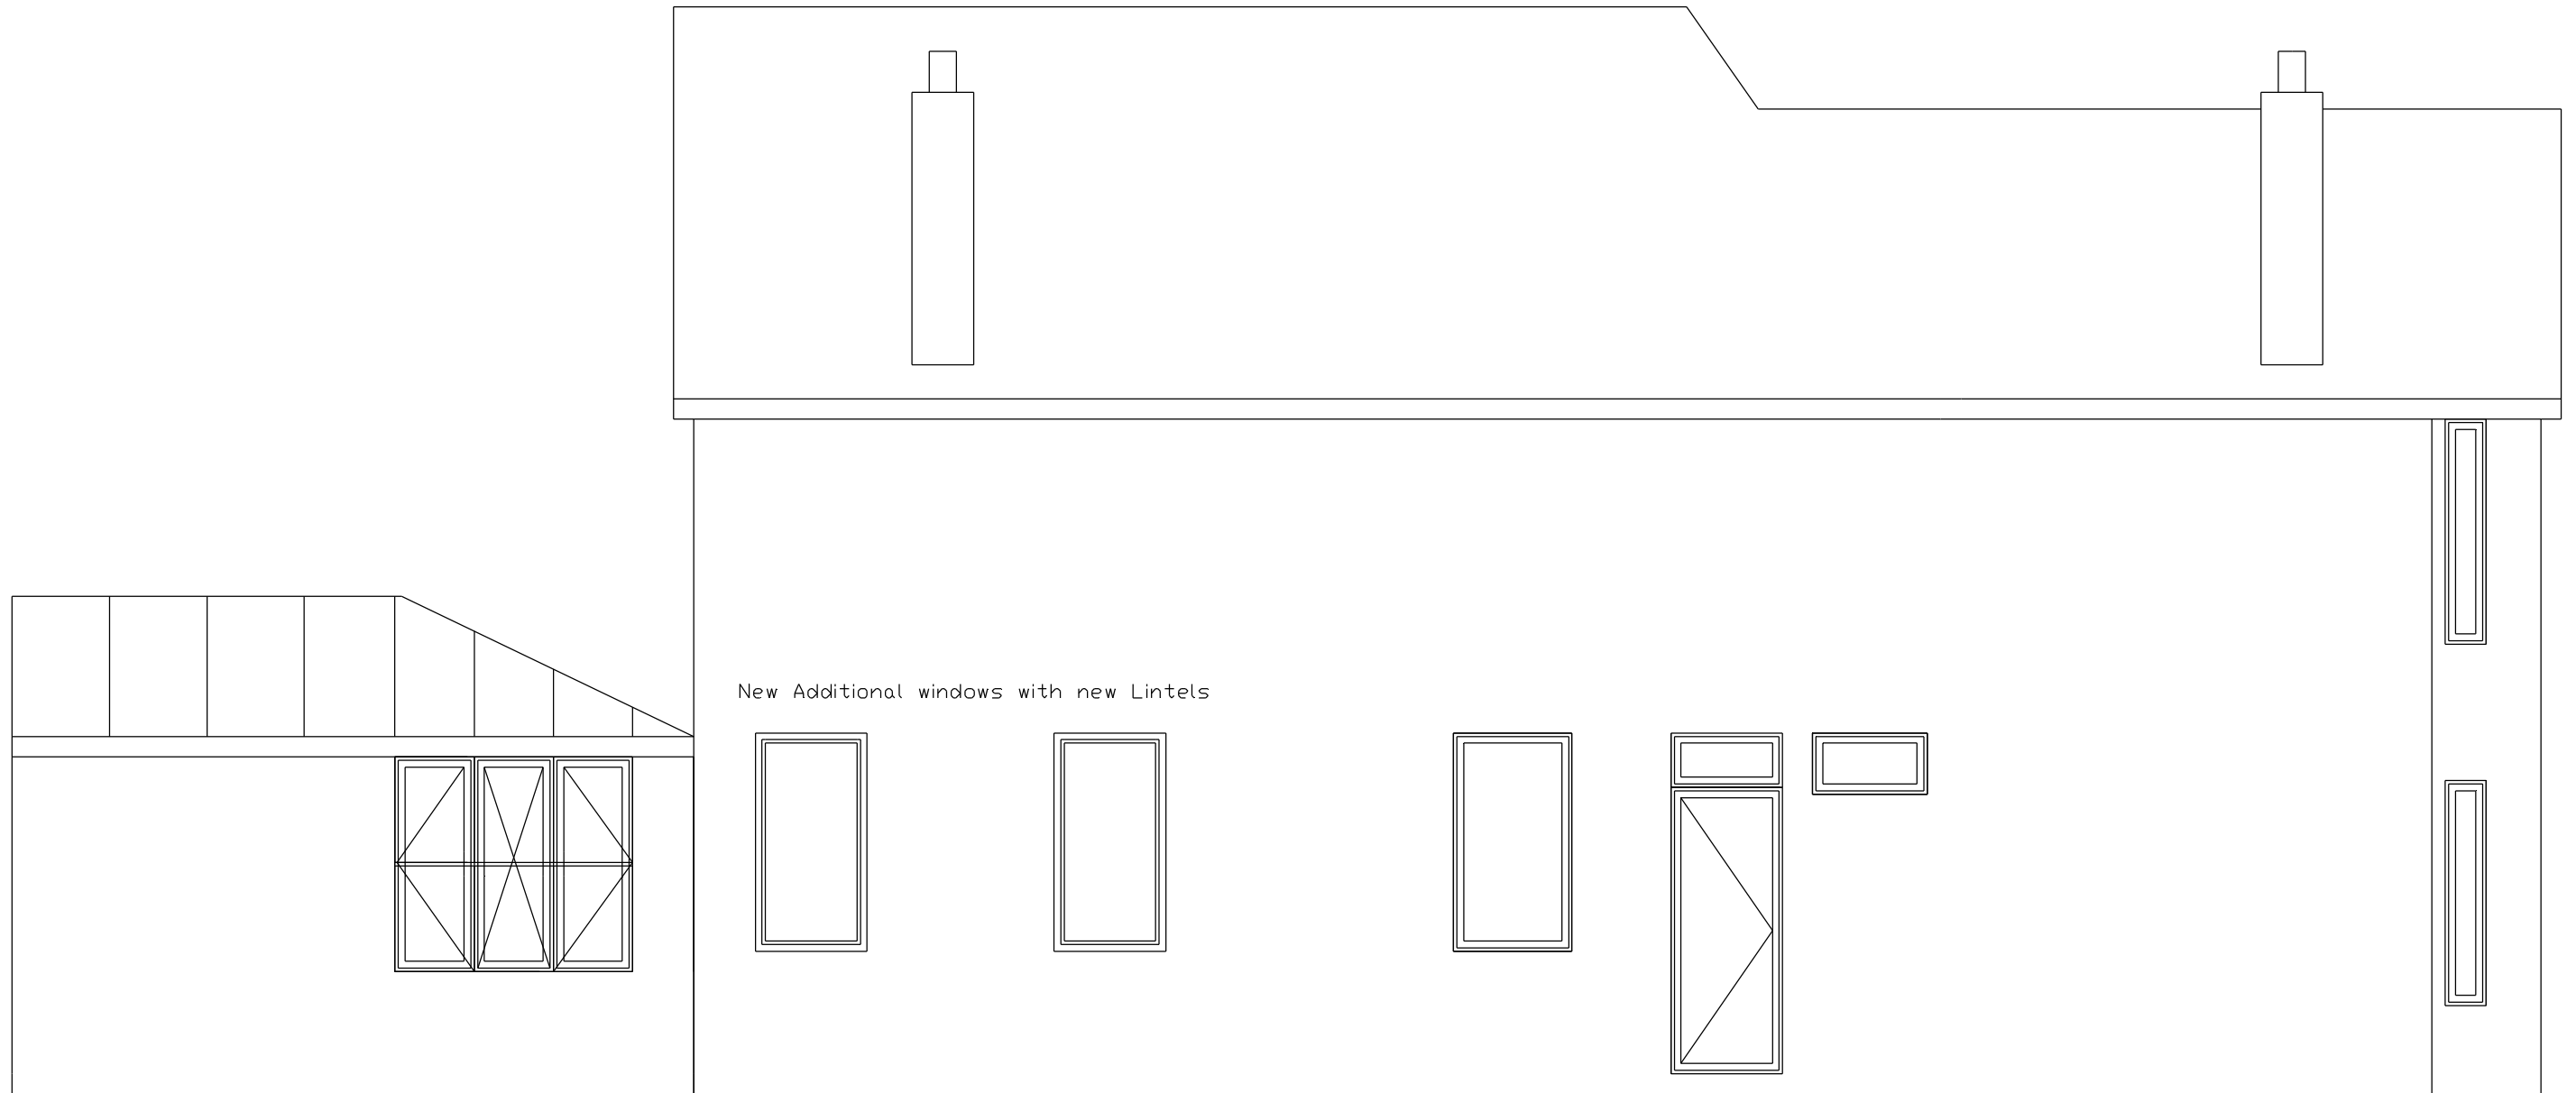

Abbey Windows(Thames Valley)Ltd  
On behalf of;  
Contract No: 16038  
Mrs E Rowden  
54 St Annes Road  
Headington  
Oxford  
OX3 8NL

PROPOSED LEFT SIDE ELEVATION

New Additional windows with new Lintels

SCALE