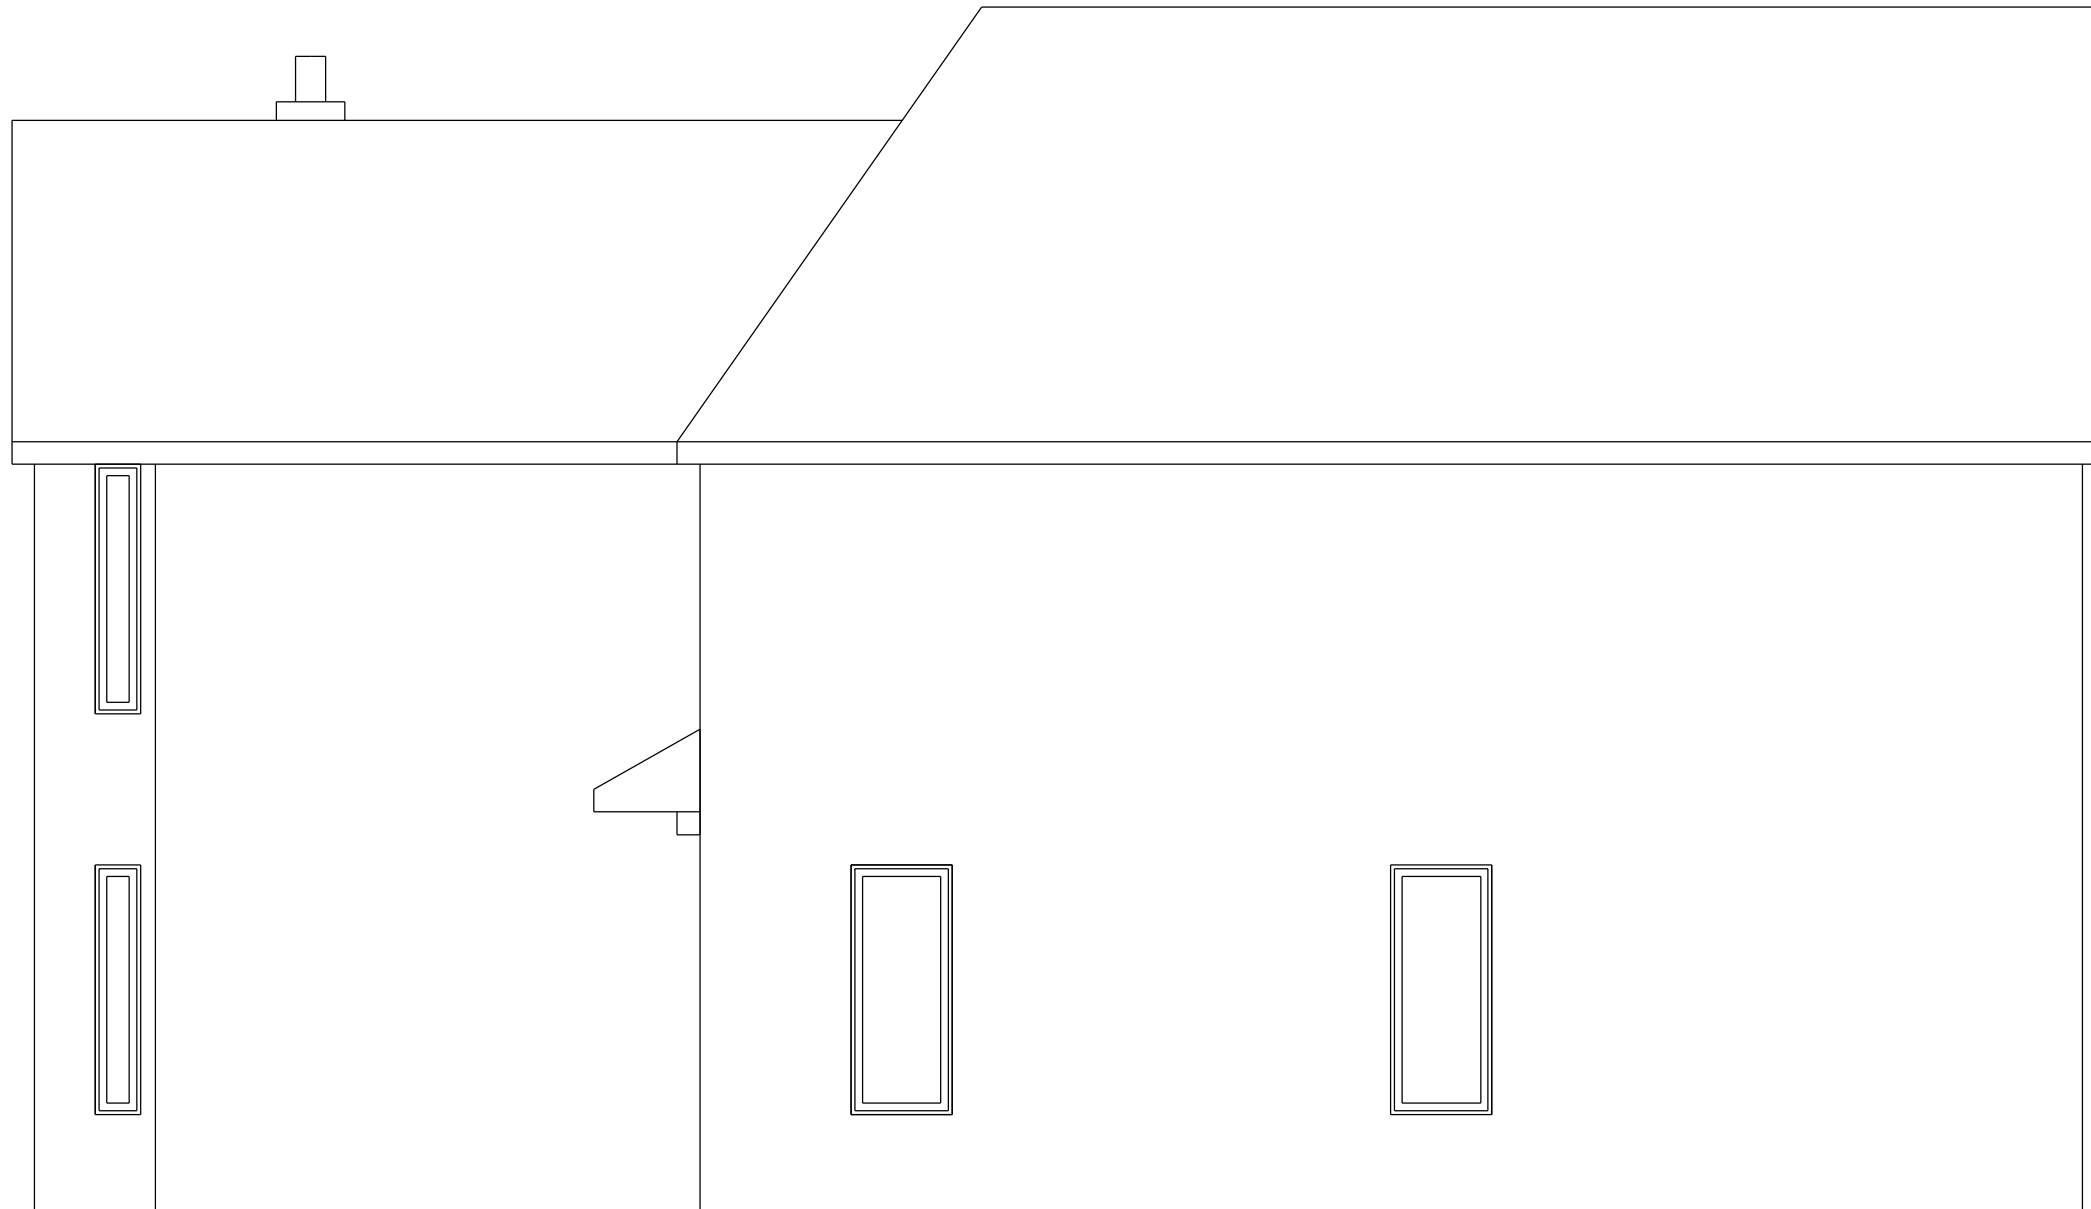

Abbey Windows(Thames Valley)Ltd
On behalf of;
Contract No: 16038
Mrs E Rowden
54 St Annes Road
Headington
Oxford
OX3 8NL

EXISTING RIGHT SIDE ELEVATION

SCALE