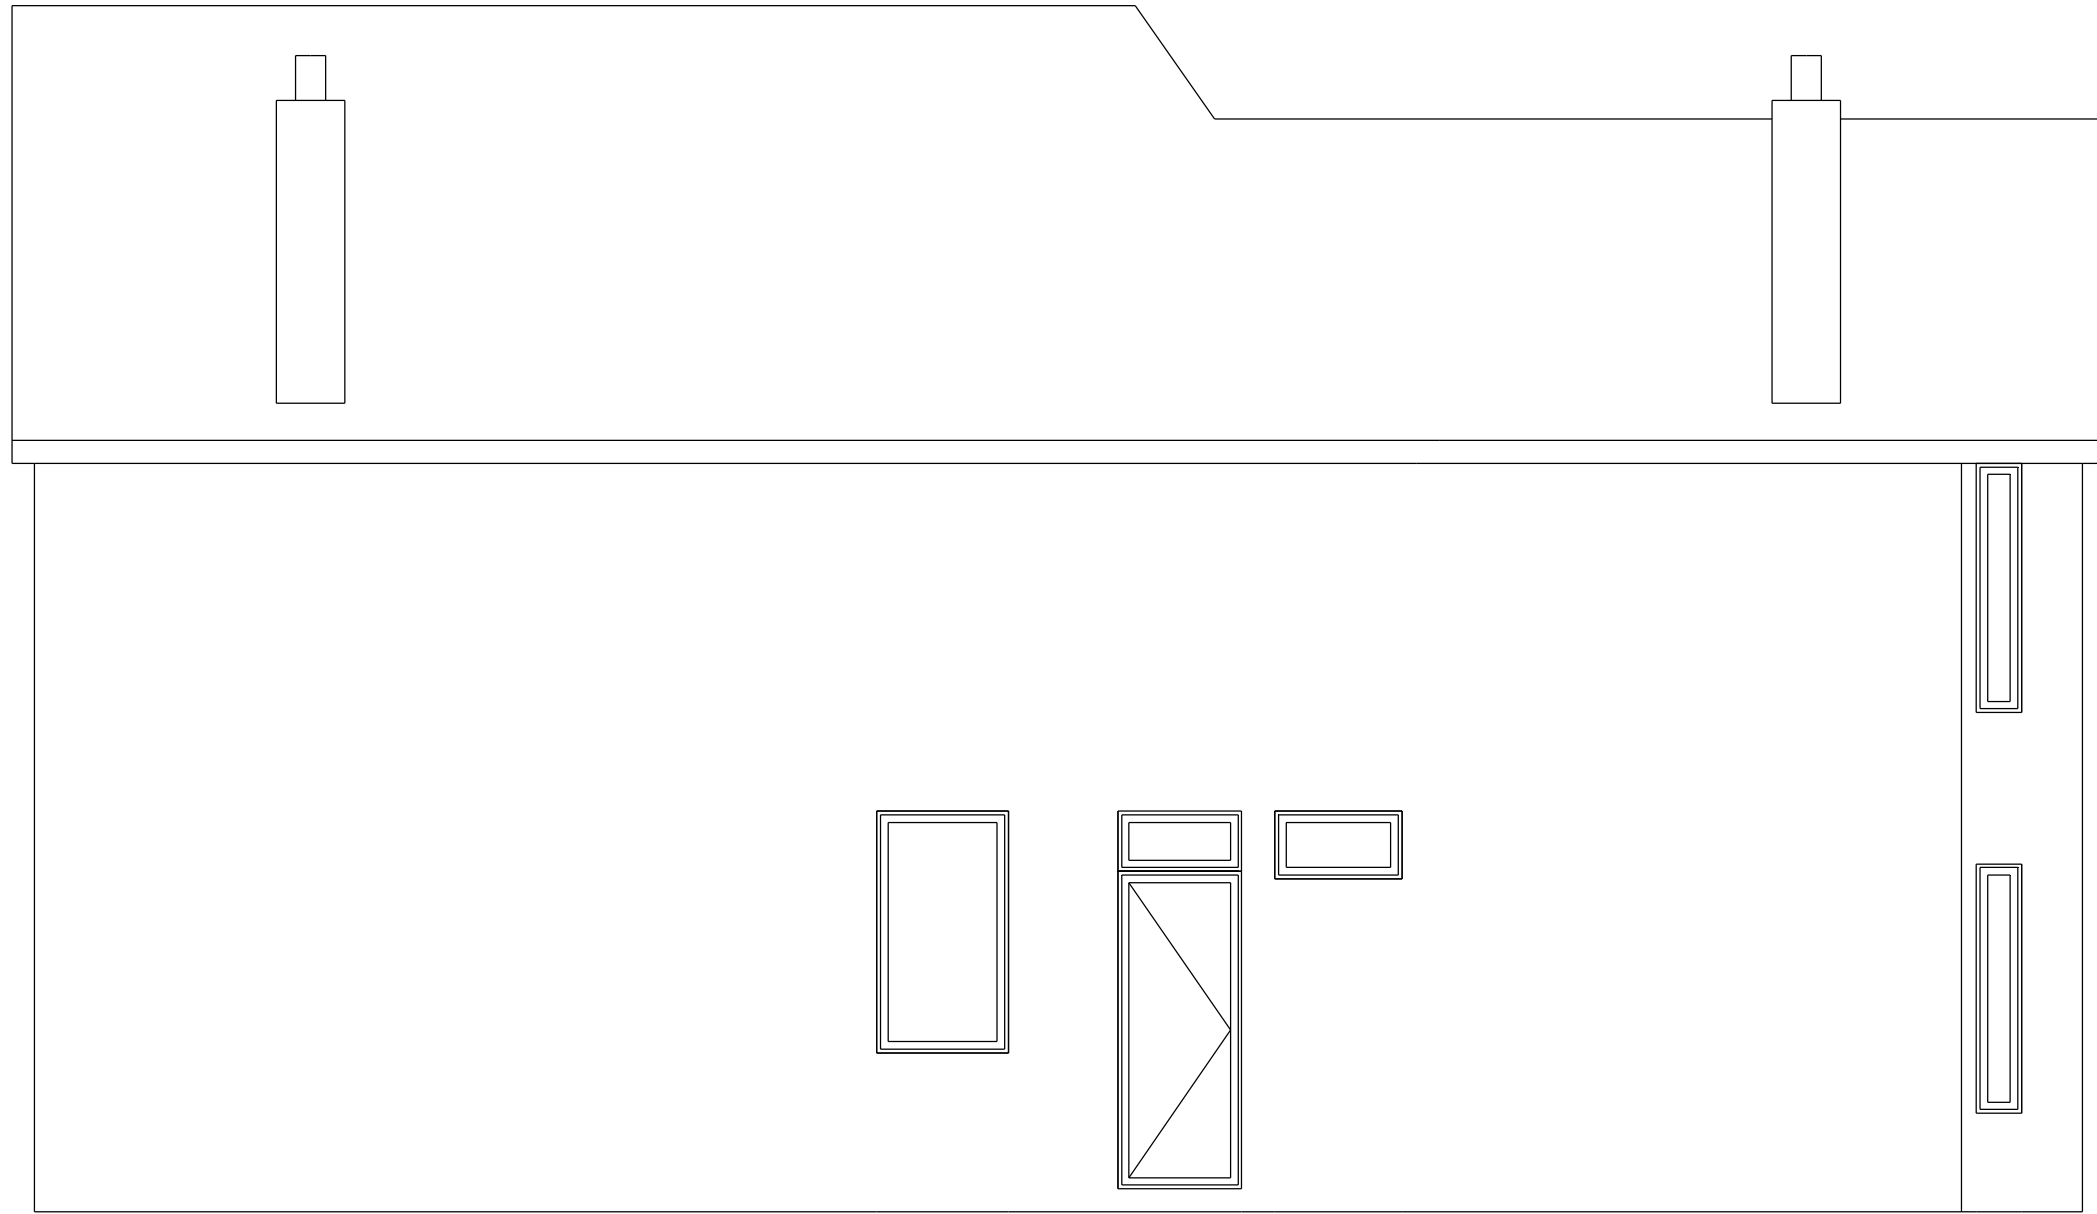

Abbey Windows(Thames Valley)Ltd
On behalf of;
Contract No: 16038
Mrs E Rowden
54 St Annes Road
Headington
Oxford
OX3 8NL

EXISTING LEFT SIDE ELEVATION

SCALE