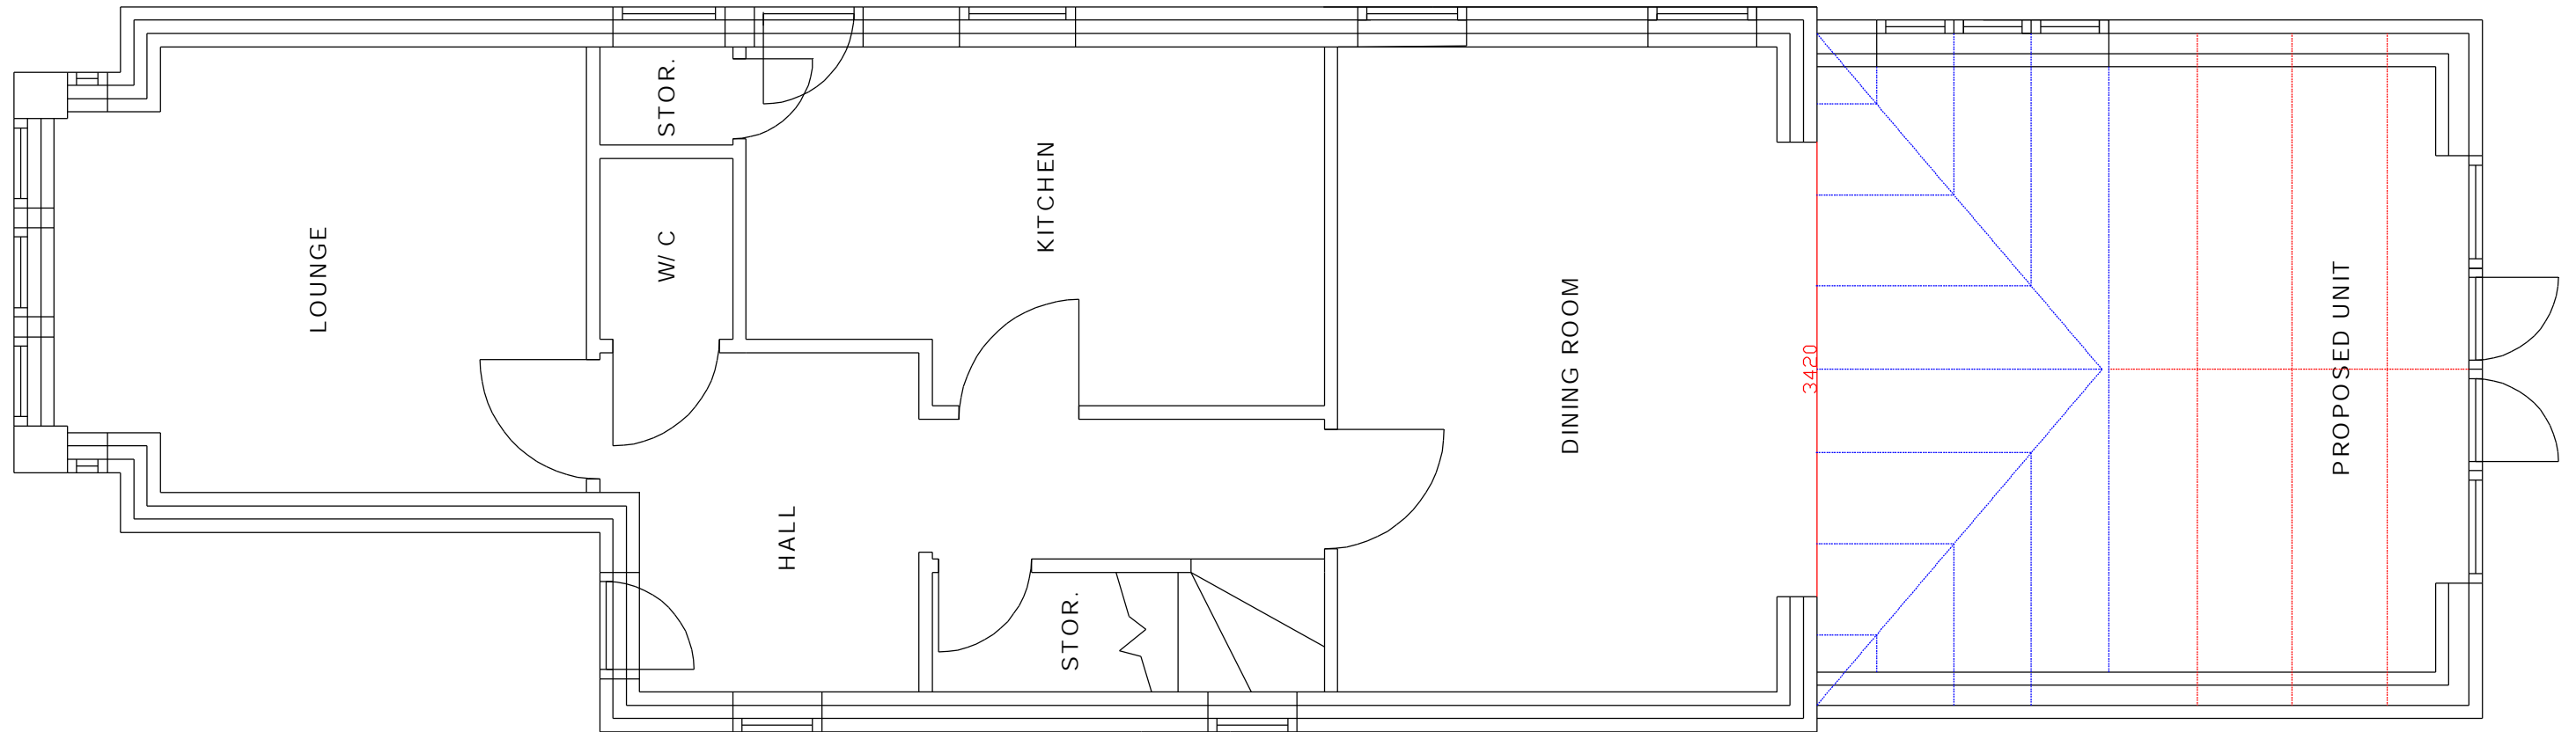

Abbey Windows(Thames Valley)Ltd  
On behalf of;  
Contract No: 16038  
Mrs E Rowden  
54 St Annes Road  
Headington  
Oxford  
OX3 8NL

PROPOSED FLOORPLAN

RED = PANELS  
BLUE = GLAZED

SCALE

To scale @1-50 on A3.