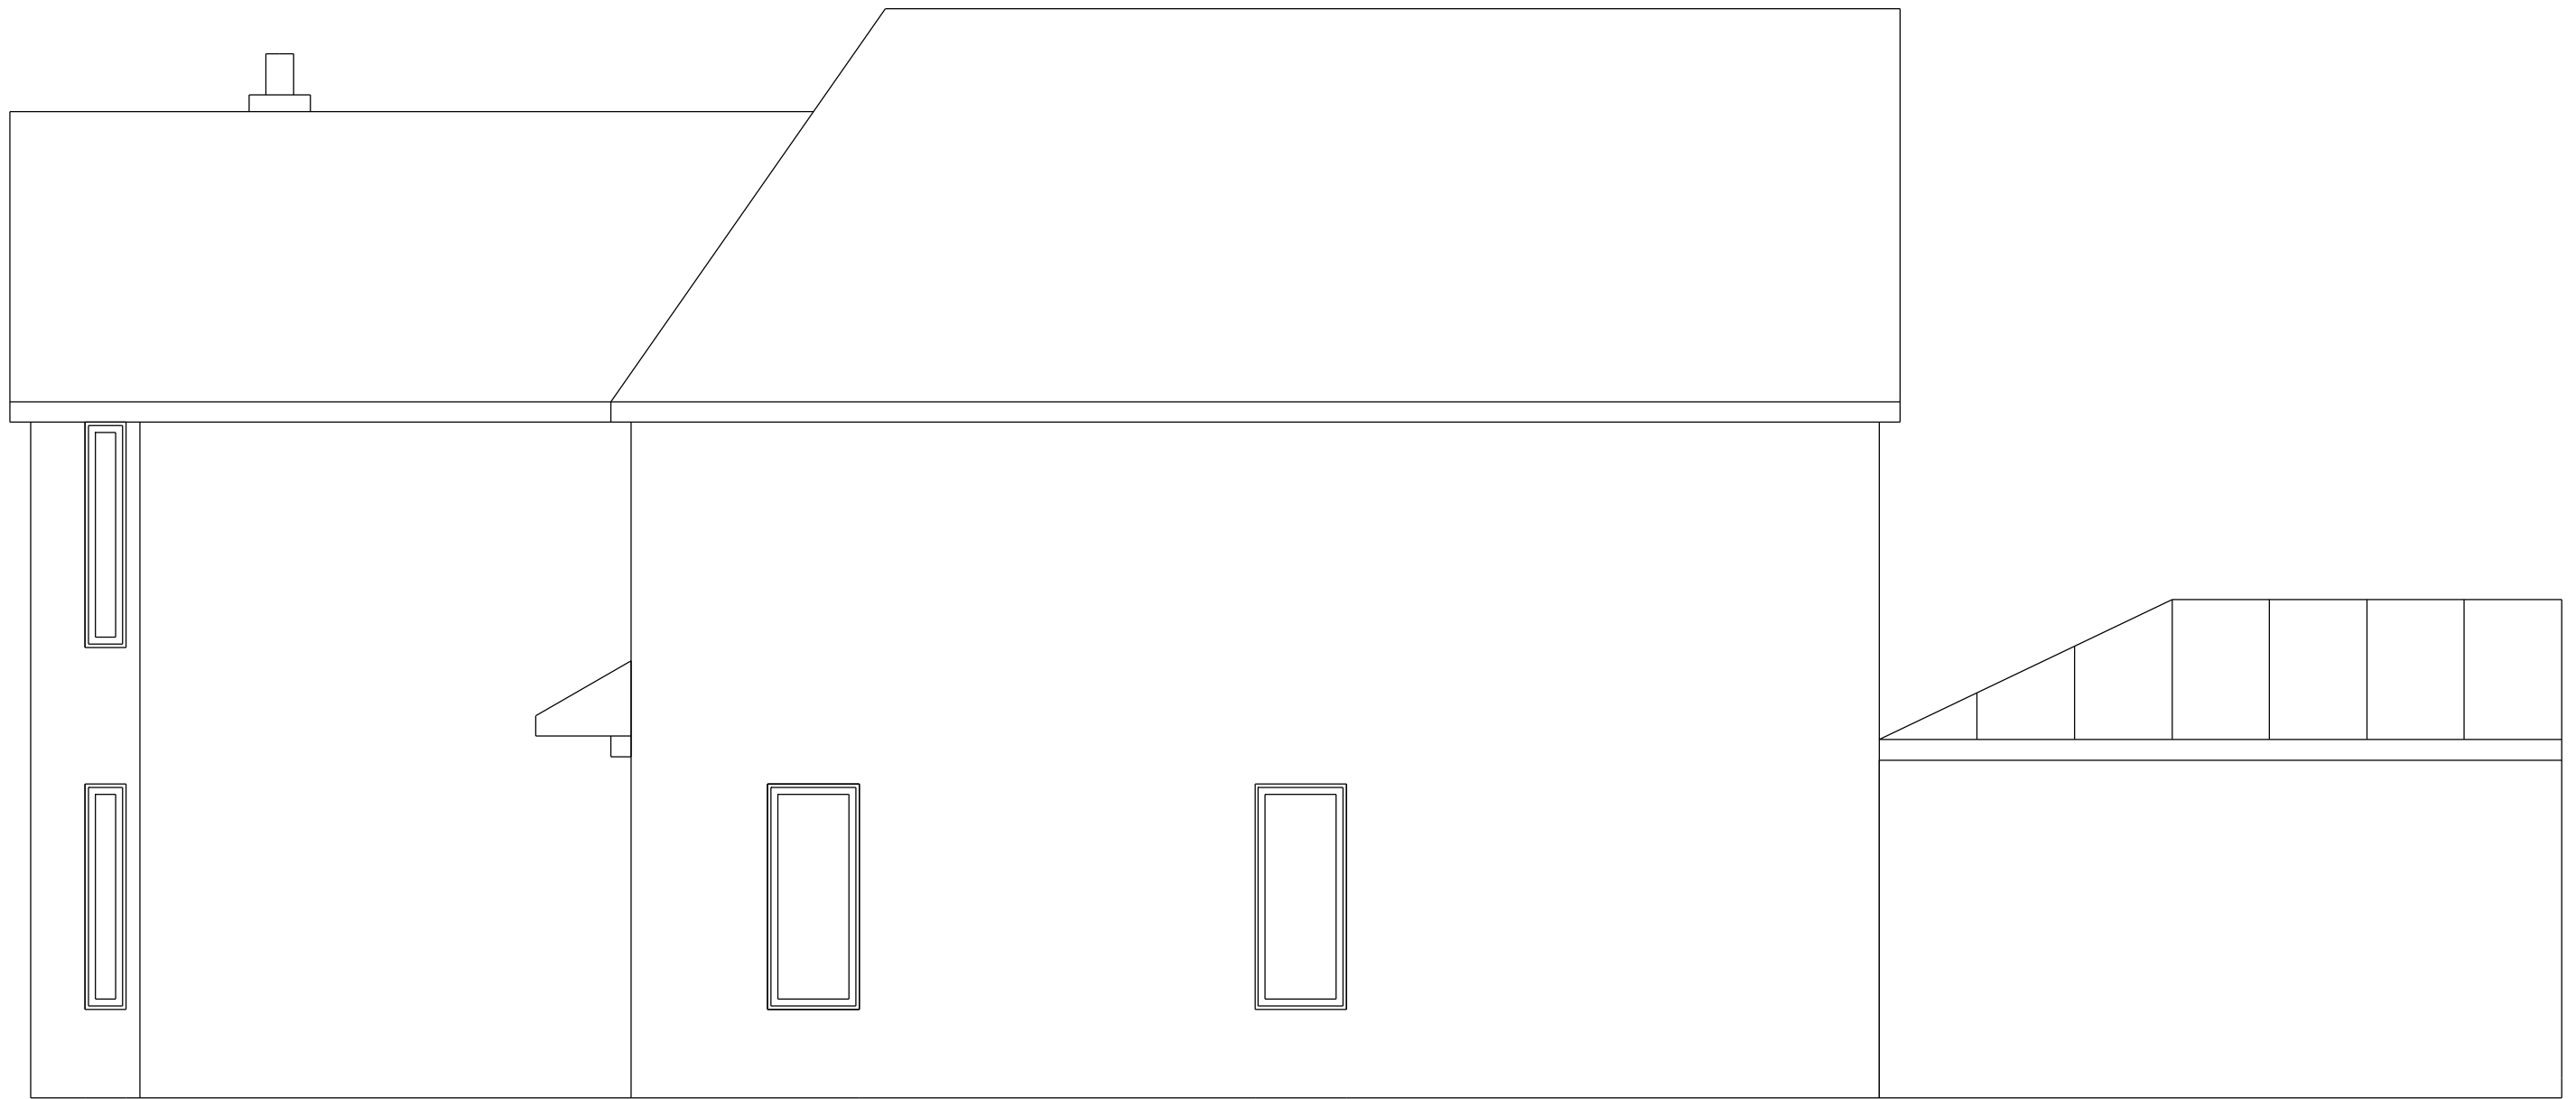

Abbey Windows(Thames Valley)Ltd  
On behalf of;  
Contract No: 16038  
Mrs E Rowden  
54 St Annes Road  
Headington  
Oxford  
OX3 8NL

PROPOSED RIGHT SIDE ELEVATION

SCALE