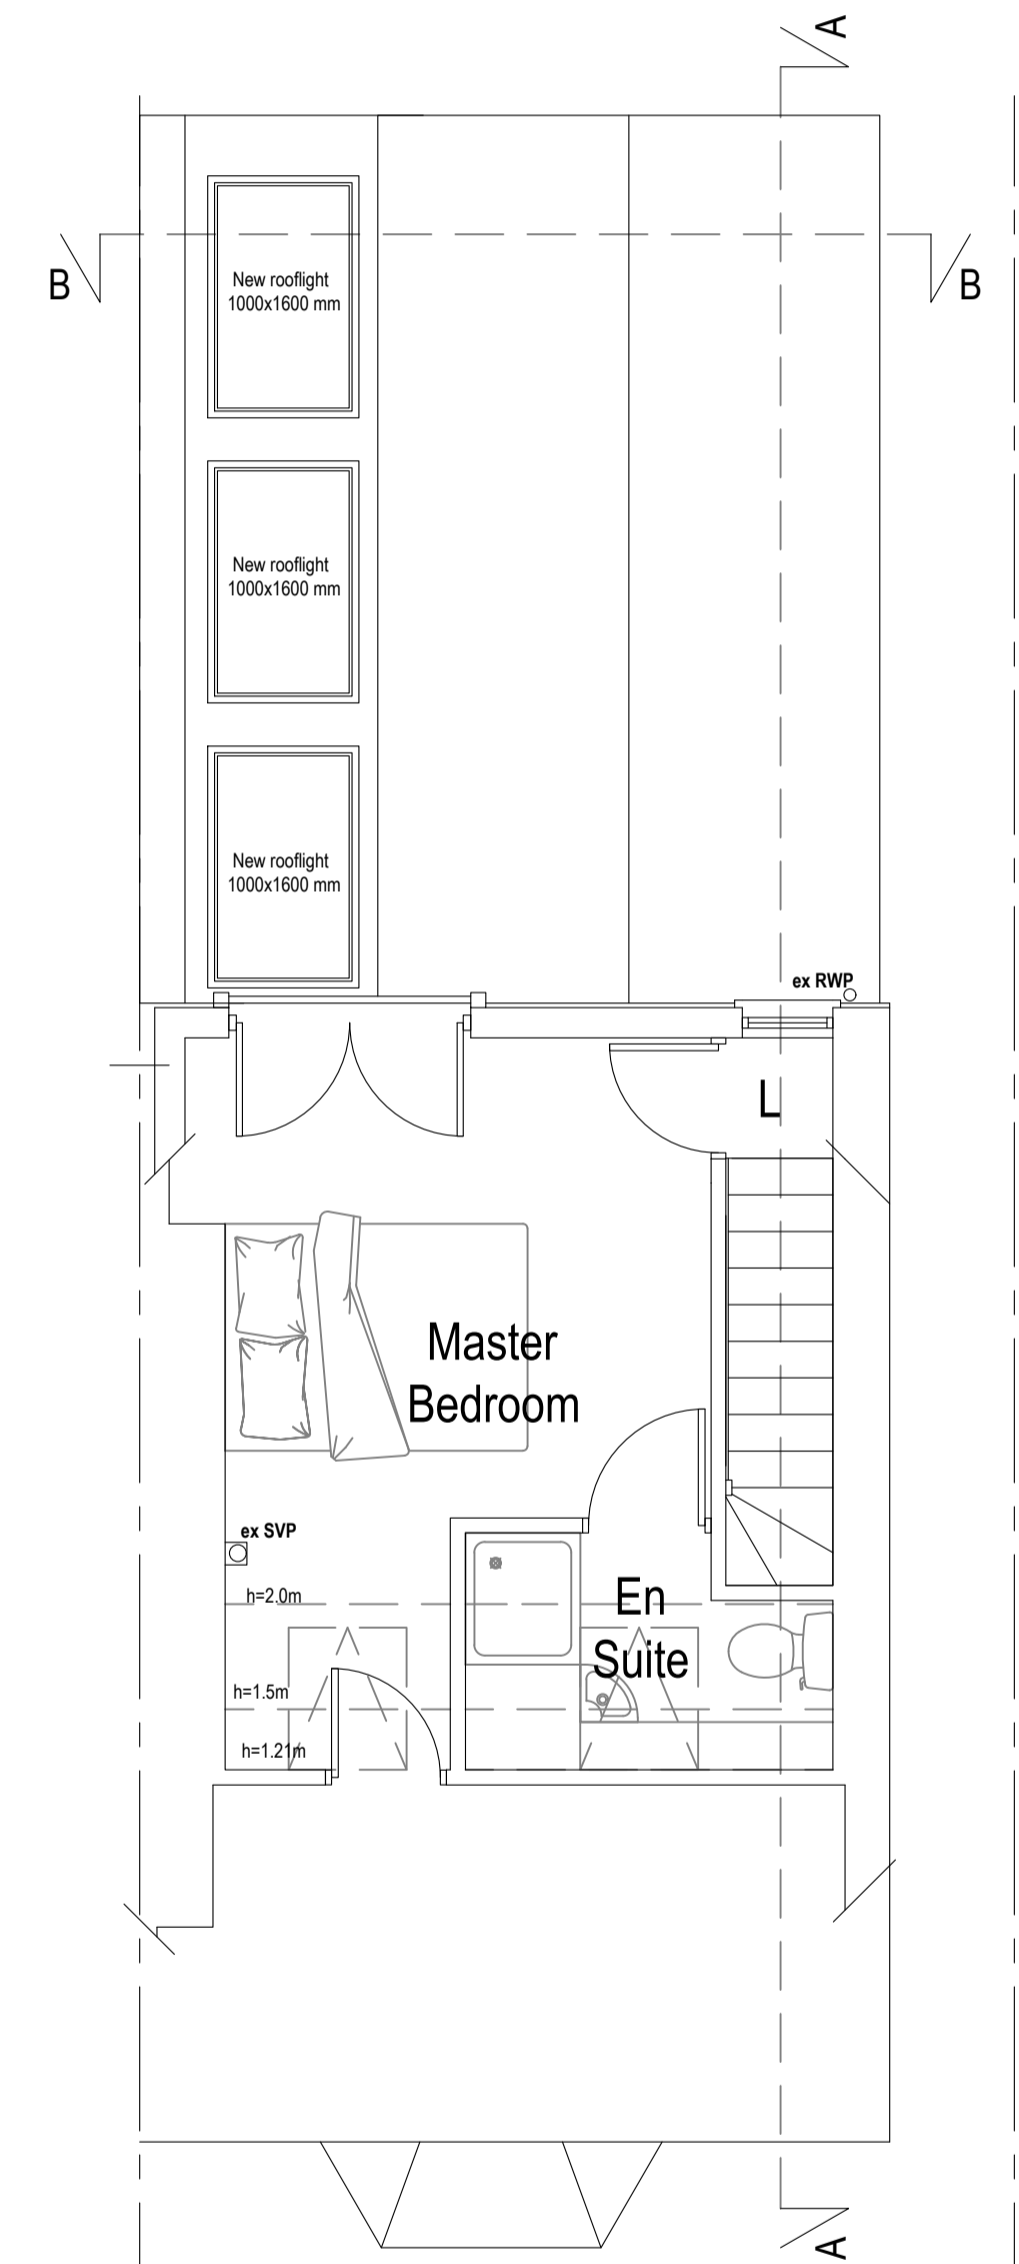

Symbol Key:

Boundary line

Details above

74 Cardiff Road, CF15 7QE • Enquiries@ArkiPlan.co.uk

Site	72 Howard Street, Oxford OX4 3BE	Date	06.10.2023
		Sheet	22-0485 D04 Rev 0
		Job	New Extension & Loft Conversion
		Scale	As Shown@A1
		Title	As Shown