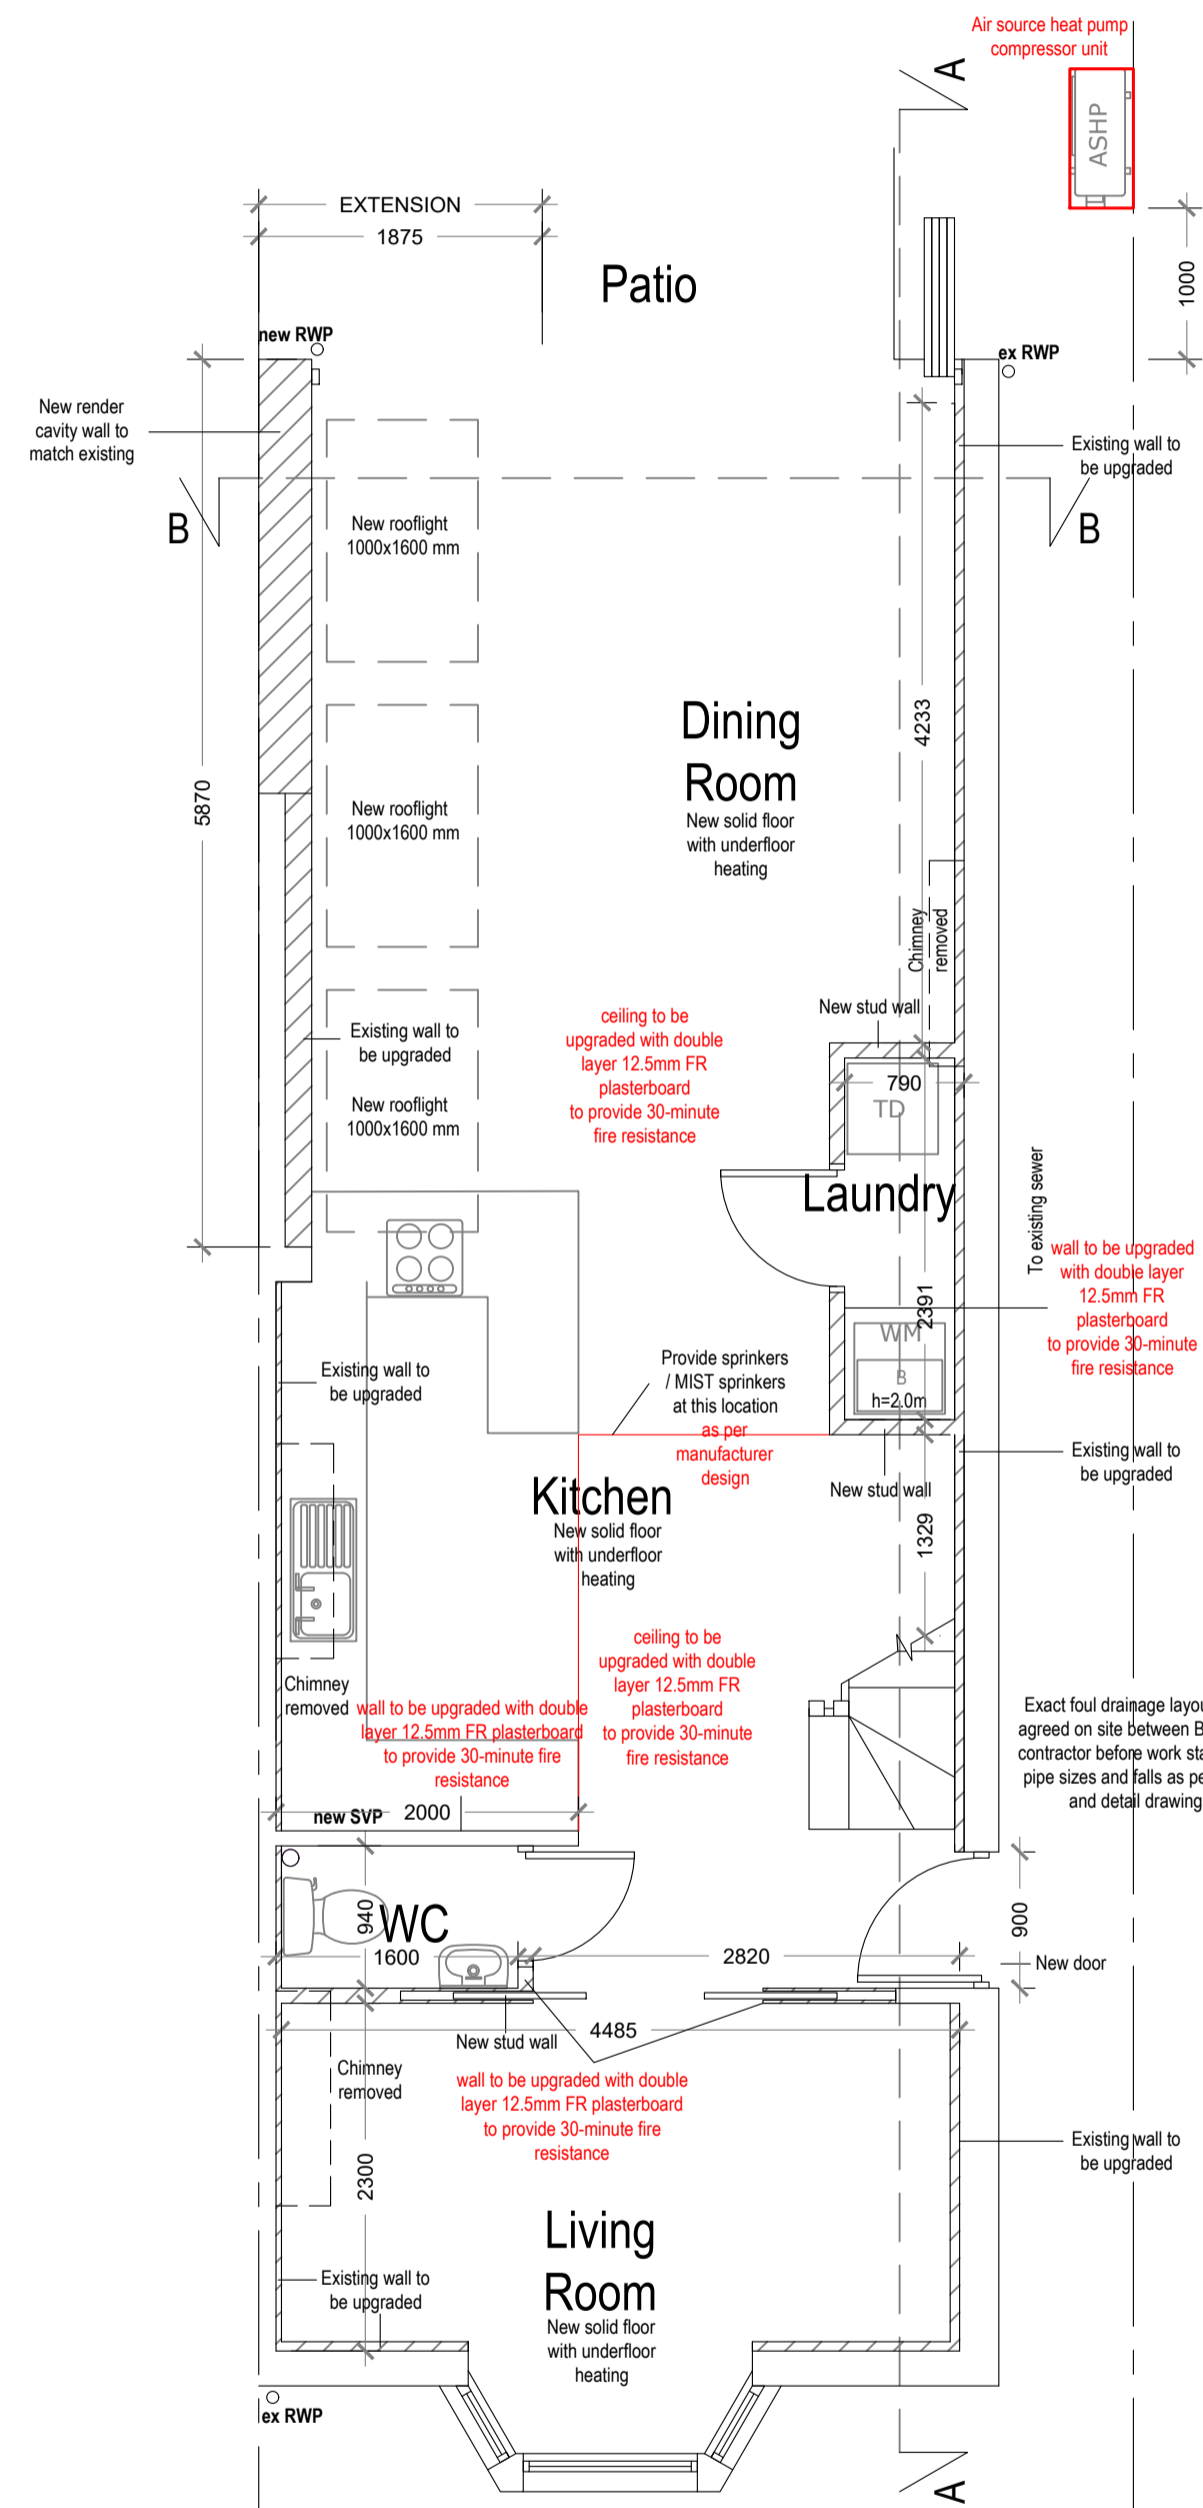

Symbol Key:

Boundary line

Details above

74 Cardiff Road, CF15 7QE • Enquiries@ArkiPlan.co.uk

Site	72 Howard Street, Oxford OX4 3BE	Date	06.10.2023
		Sheet	22-0485 D04 Rev 0
		Job	New Extension & Loft Conversion
		Scale	As Shown@A1
		Title	As Shown