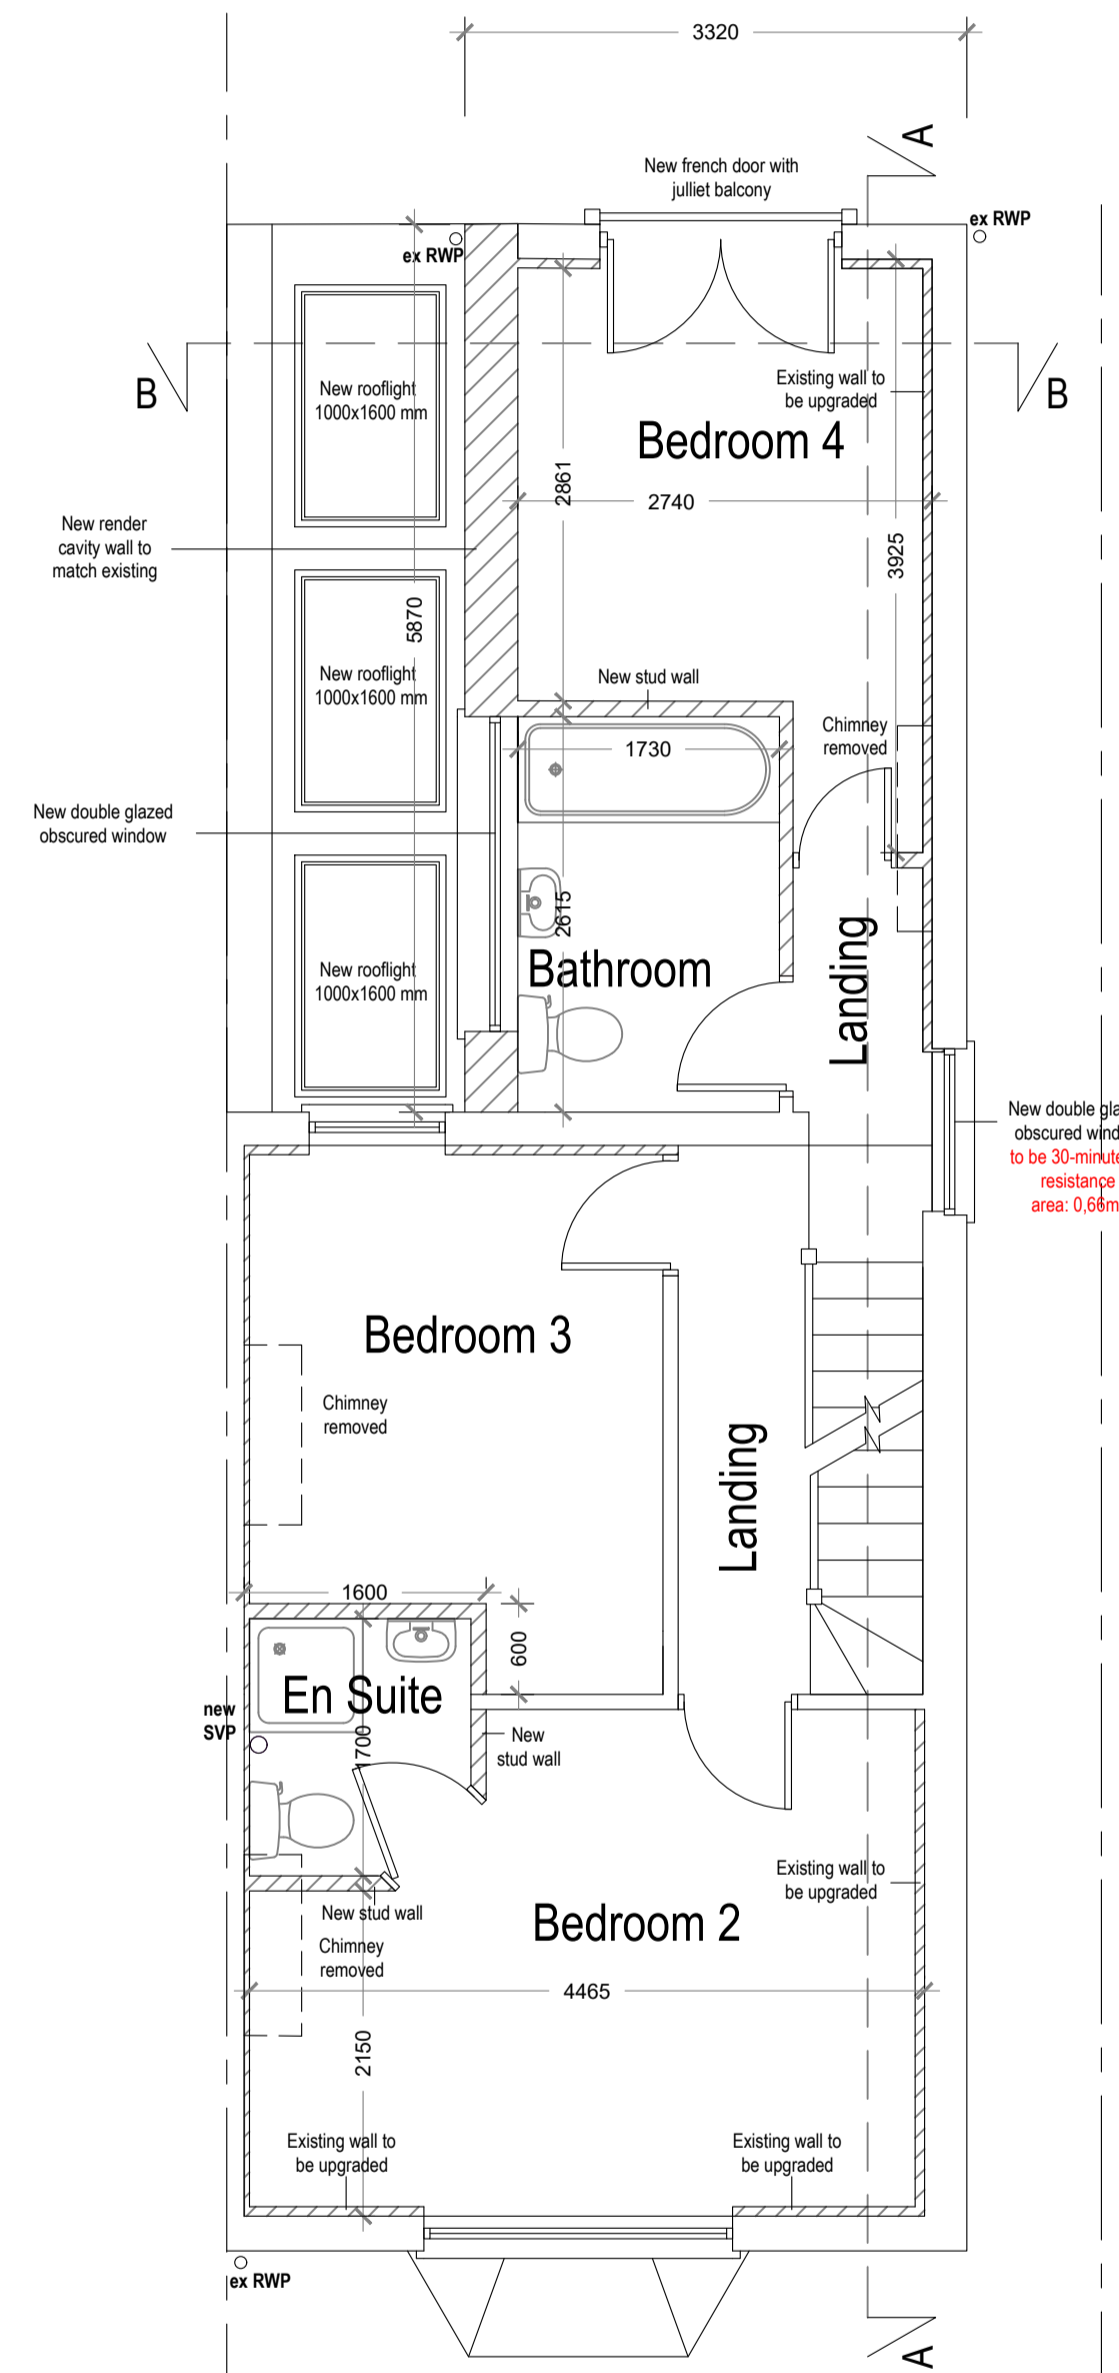

Symbol Key:

Boundary line

Details above

74 Cardiff Road, CF15 7QE • Enquiries@ArkiPlan.co.uk

Site	72 Howard Street, Oxford OX4 3BE	Date	06.10.2023
		Sheet	22-0485 D04 Rev 0
		Job	New Extension & Loft Conversion
		Scale	As Shown@A1
		Title	As Shown