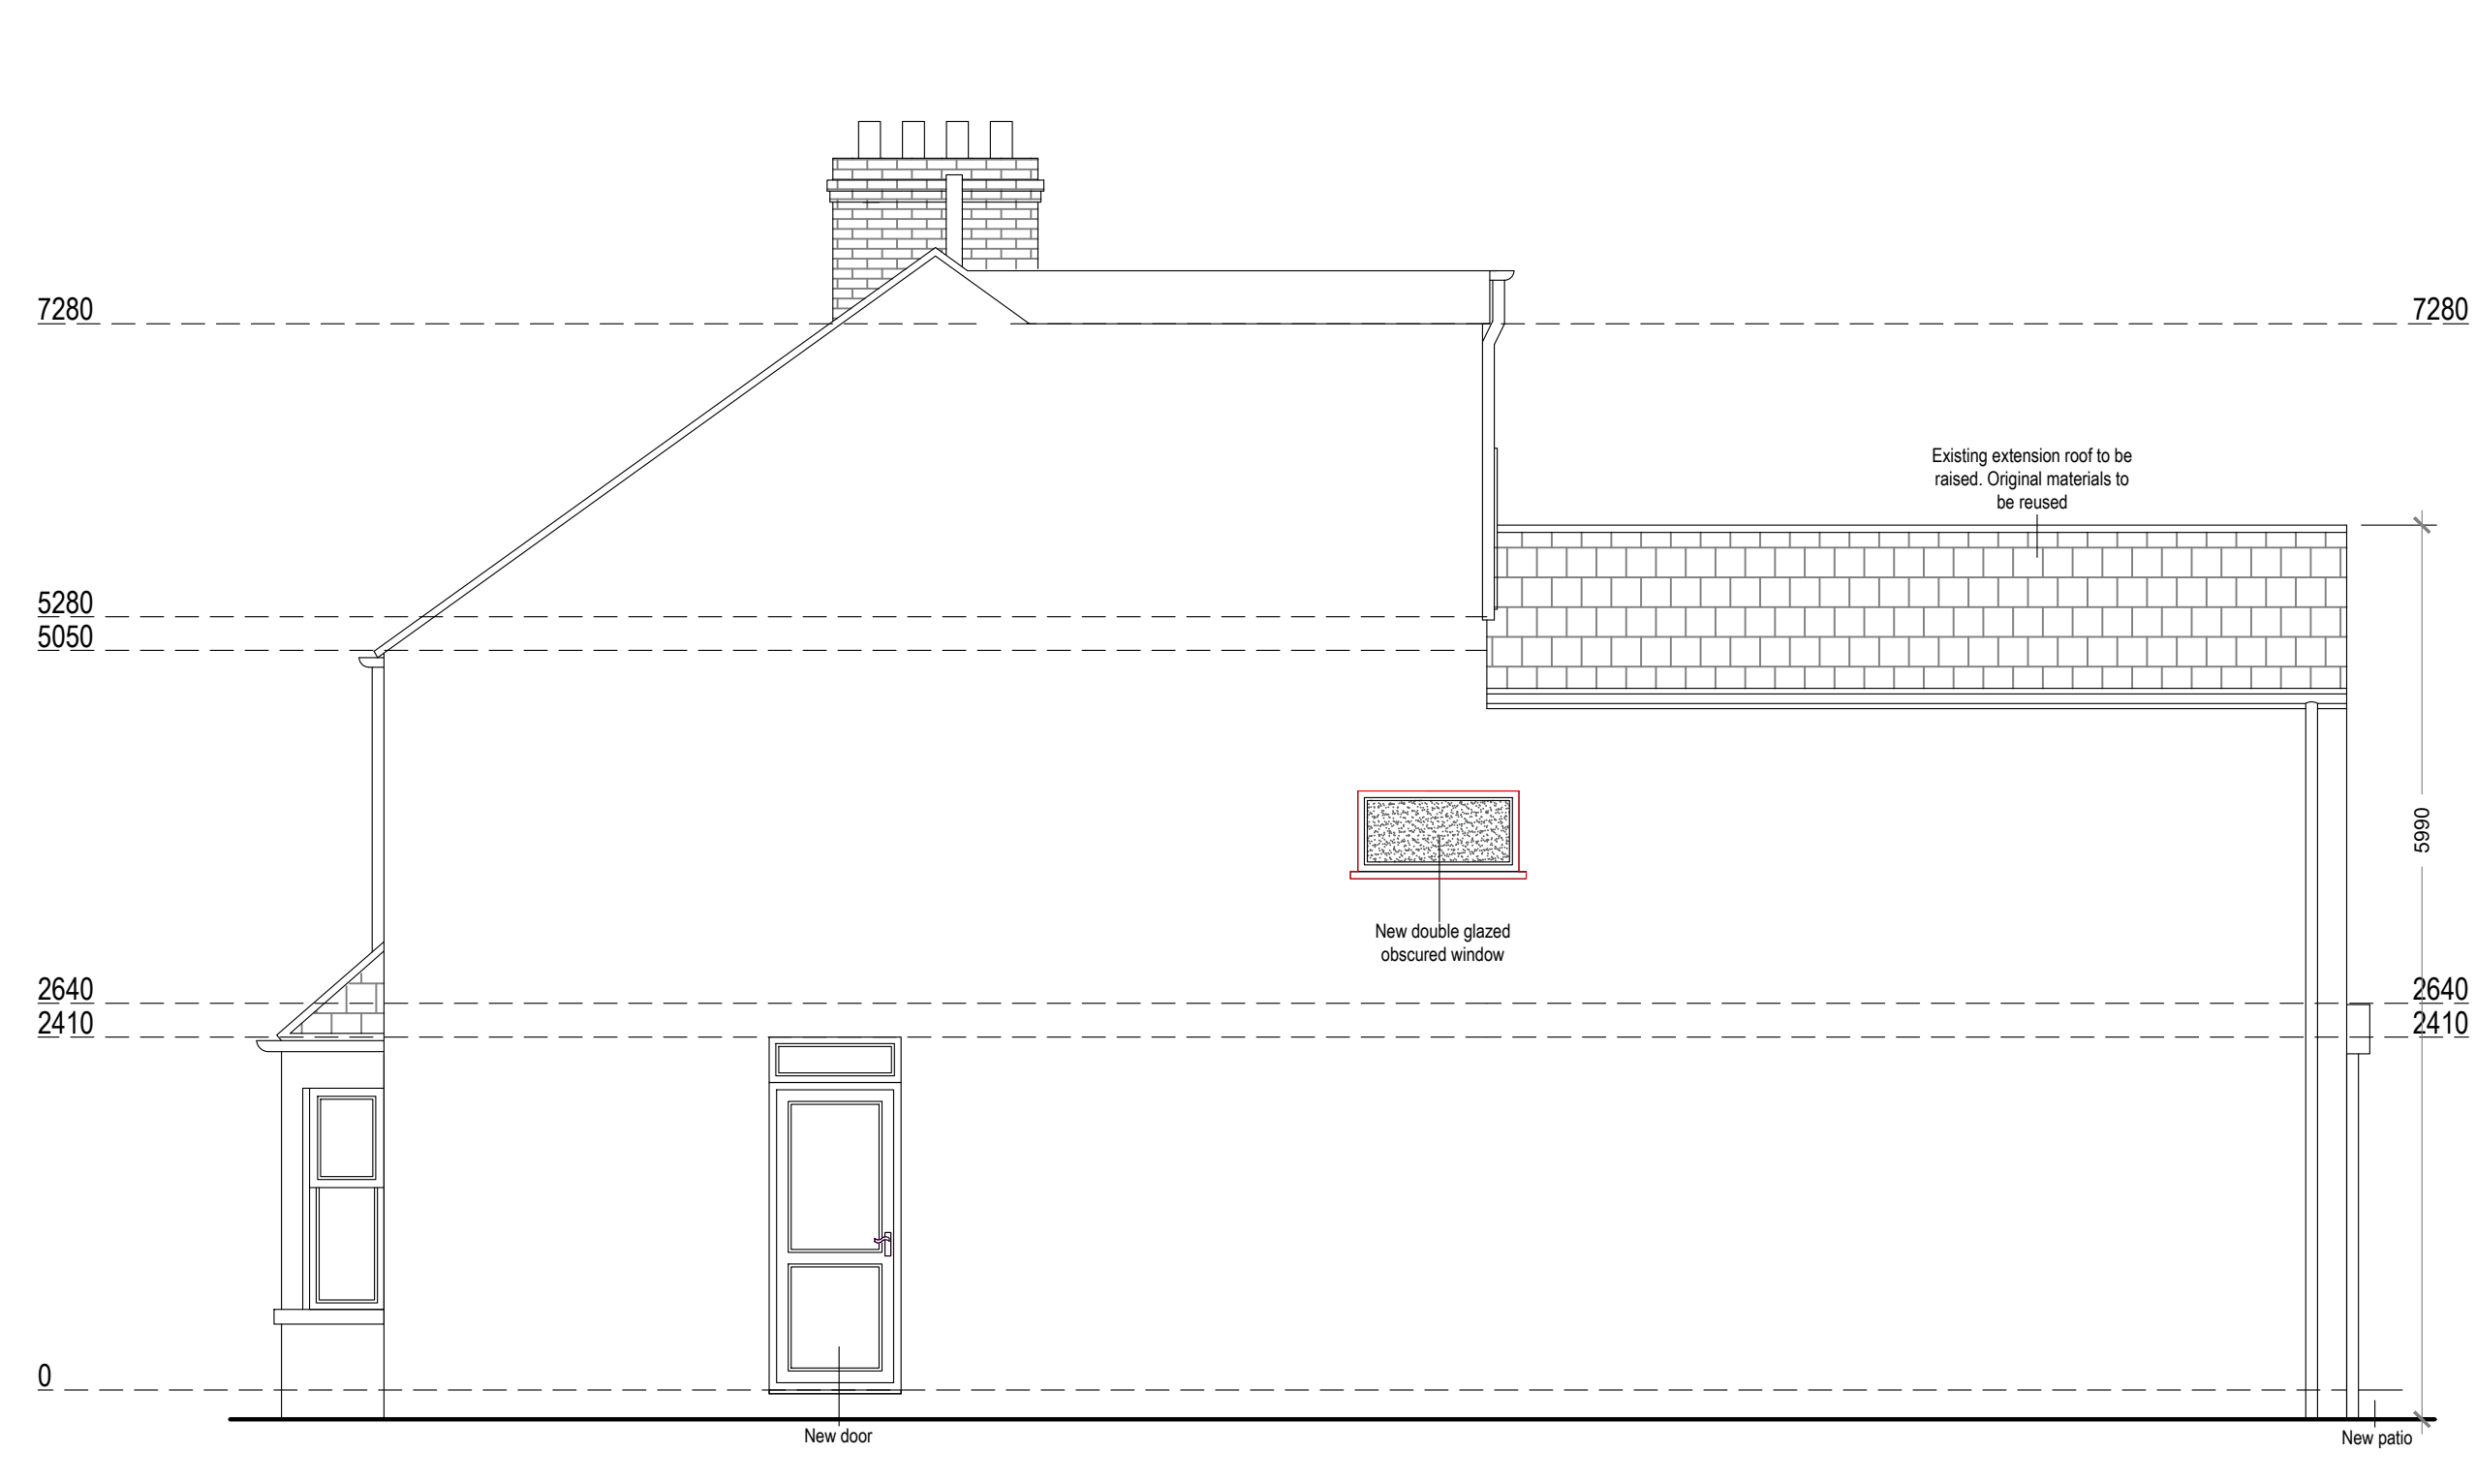

Proposed Southeast Elevation
Scale 1:50

Proposed Southwest Elevation
Scale 1:50

Proposed Northwest Elevation
Scale 1:50

Proposed Northeast Elevation
Scale 1:50

Arkiplan

74 Cardiff Road, CF15 7QE • Enquiries@ArkiPlan.co.uk

Site	72 Howard Street, Oxford OX4 3BE	Date	06.10.2023
		Sheet	22-0485 D05 Rev 0
		Job	New Extension & Loft Conversion
		Scale	As Shown@A1
		Title	As Shown