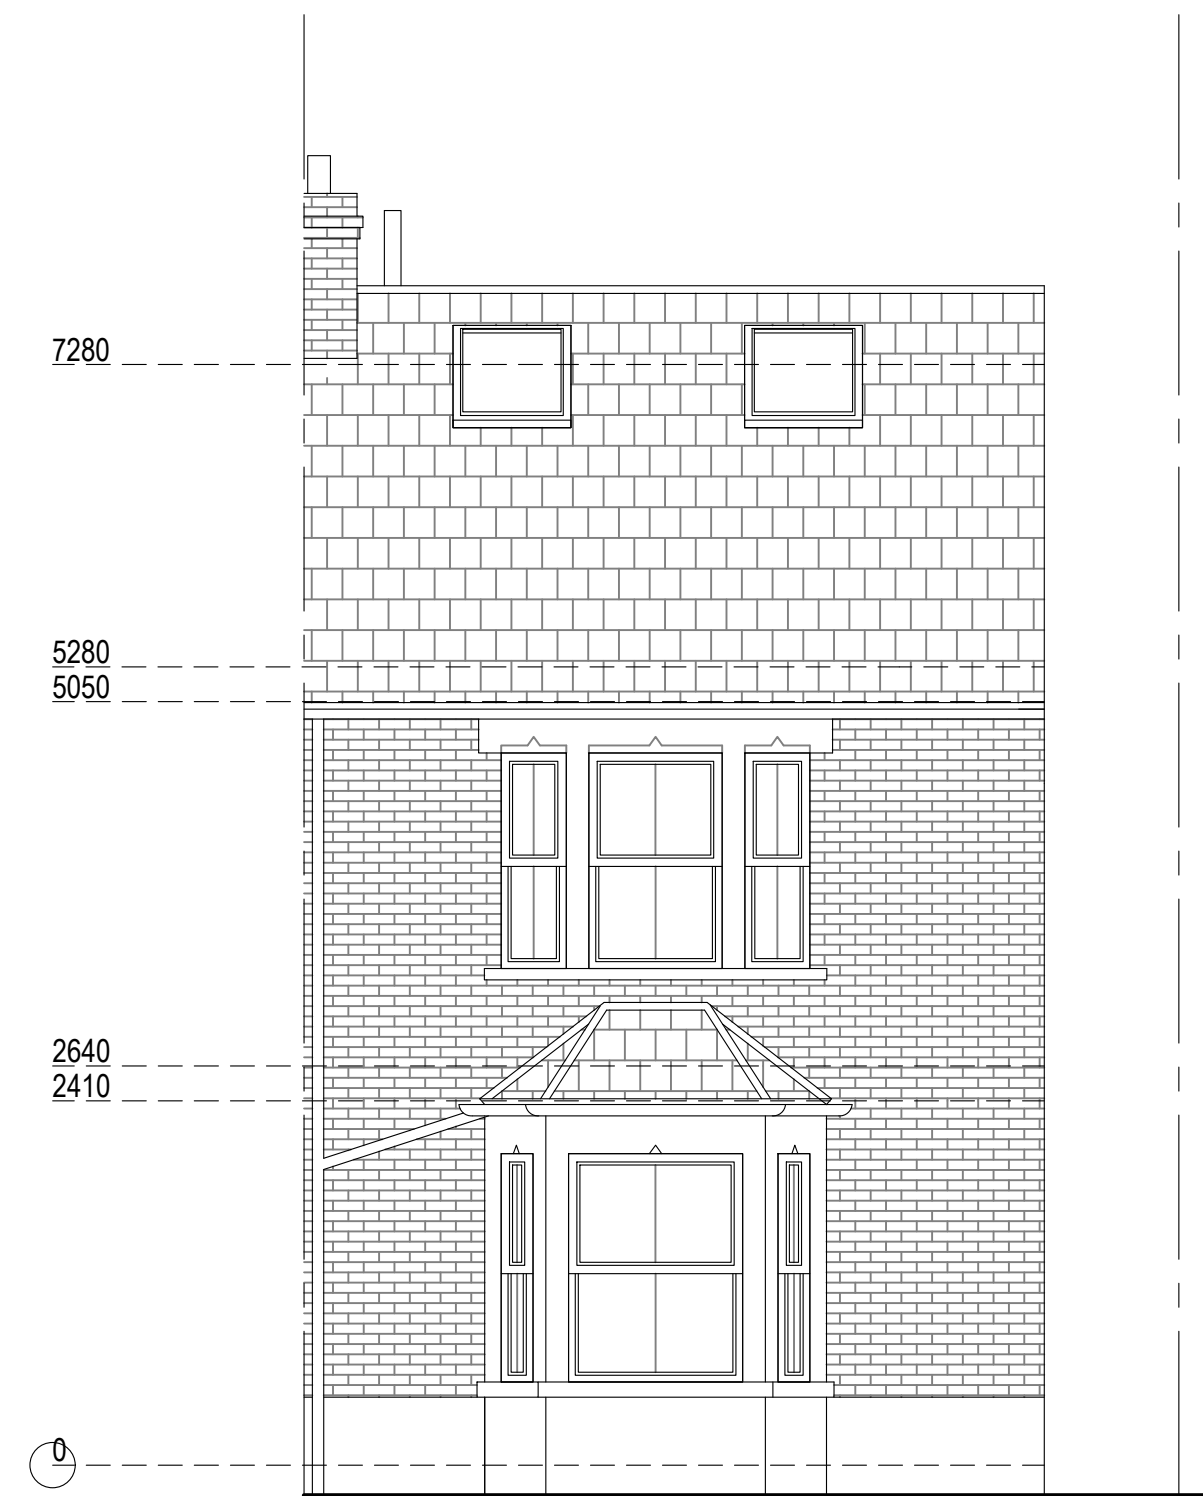

Proposed Southeast Elevation
Scale 1:50

Proposed Southwest Elevation
Scale 1:50

Proposed Northwest Elevation
Scale 1:50

Proposed Northeast Elevation
Scale 1:50

Arkiplan

74 Cardiff Road, CF15 7QE • Enquiries@ArkiPlan.co.uk

Site	72 Howard Street, Oxford OX4 3BE	Date	06.10.2023
		Sheet	22-0485 D05 Rev 0
		Job	New Extension & Loft Conversion
		Scale	As Shown@A1
		Title	As Shown