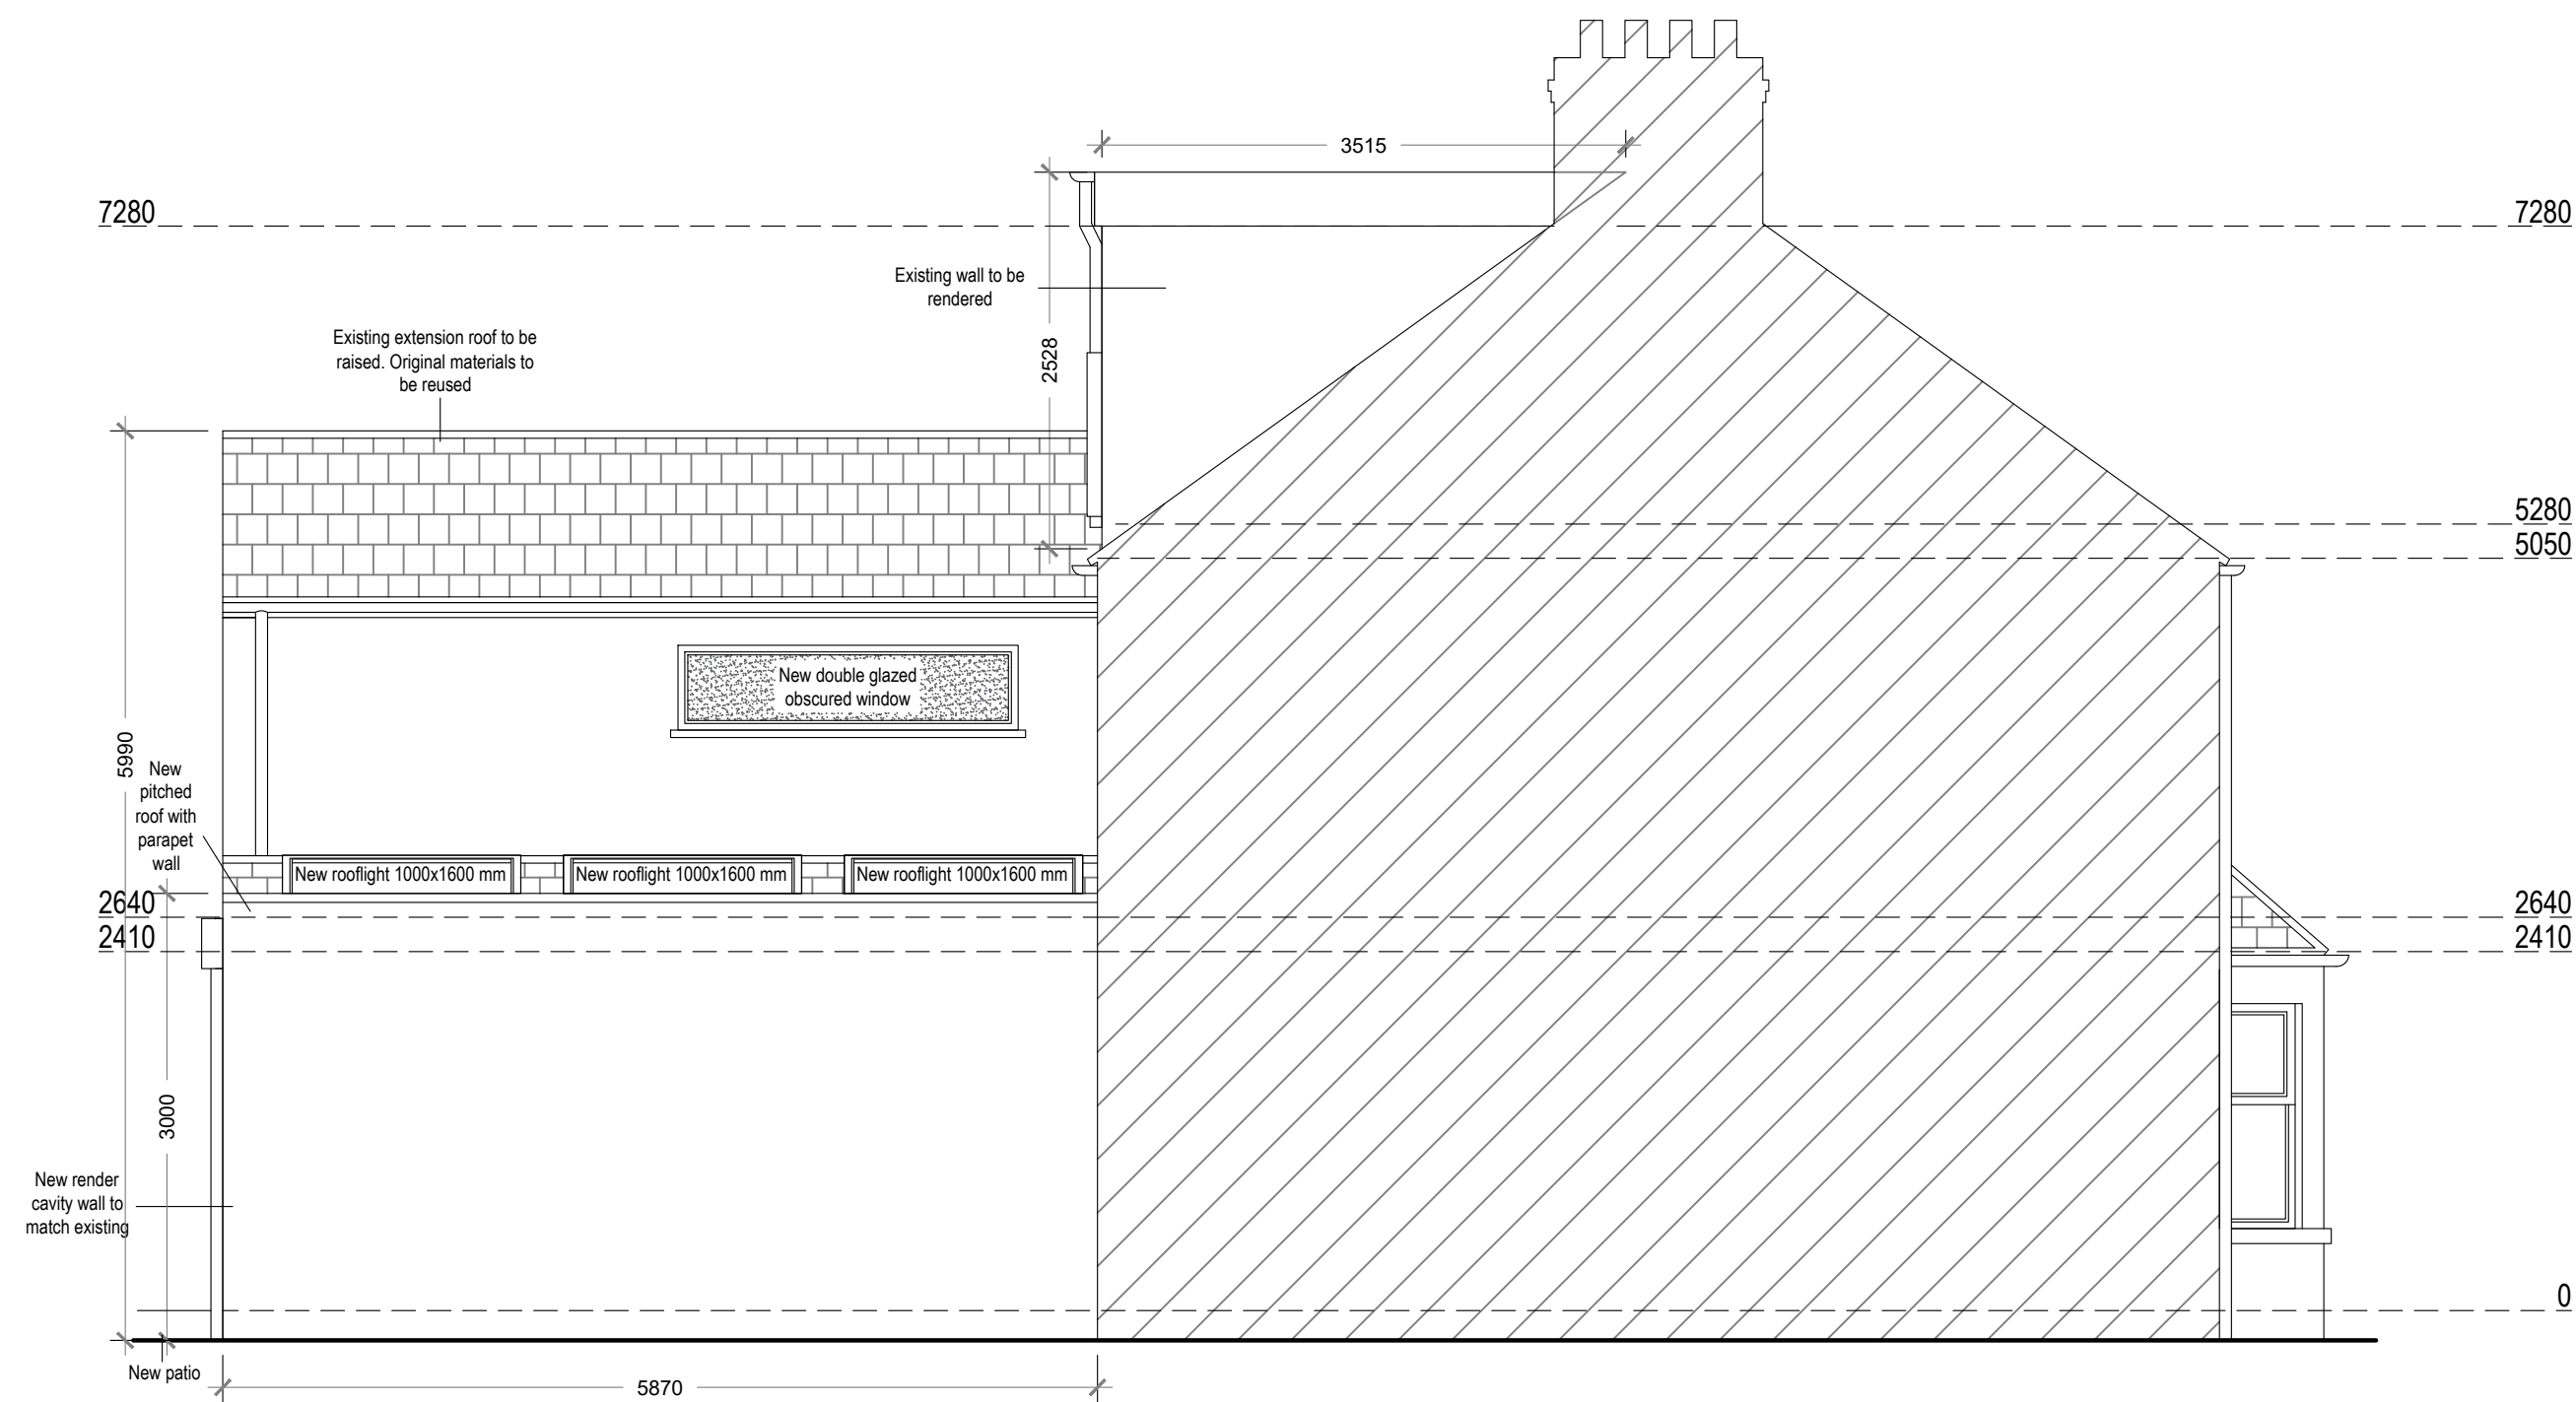

Proposed Southeast Elevation
Scale 1:50

Proposed Southwest Elevation
Scale 1:50

Proposed Northwest Elevation
Scale 1:50

Proposed Northeast Elevation
Scale 1:50

Arkiplan

74 Cardiff Road, CF15 7QE • Enquiries@ArkiPlan.co.uk

Site	72 Howard Street, Oxford OX4 3BE	Date	06.10.2023
		Sheet	22-0485 D05 Rev 0
		Job	New Extension & Loft Conversion
		Scale	As Shown@A1
		Title	As Shown