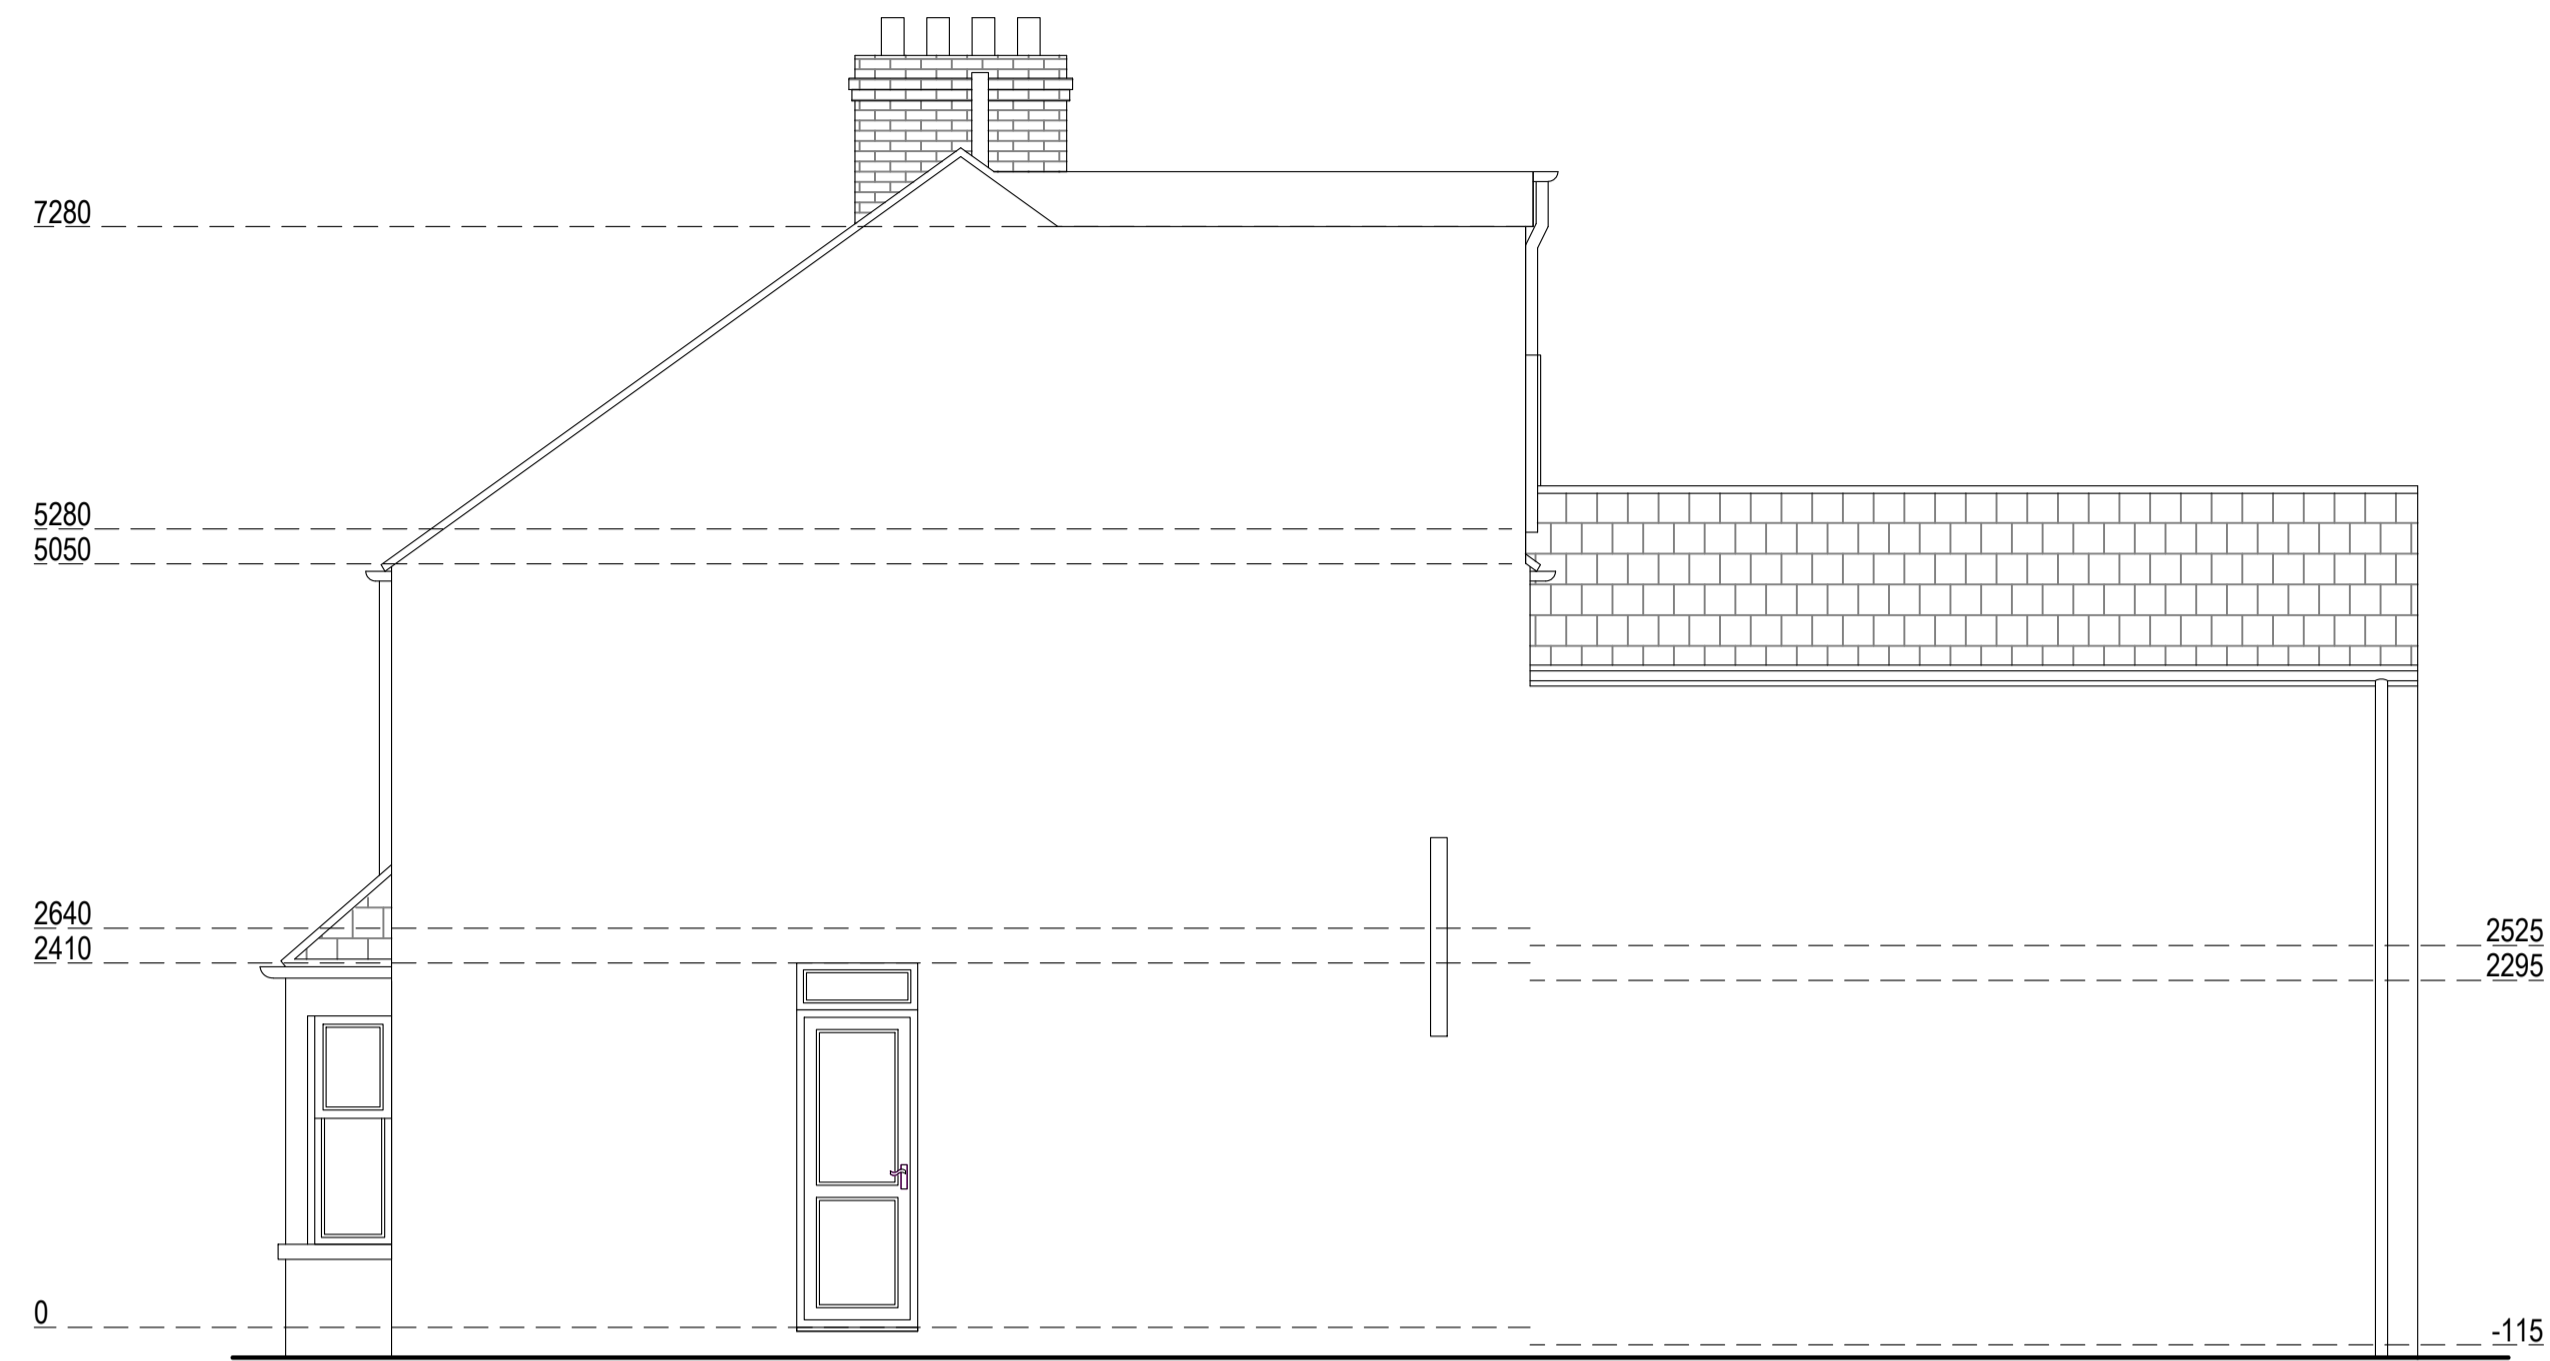

**Existing Southeast Elevation**  
Scale 1:50

**Existing Southwest Elevation**  
Scale 1:50

**Existing Northwest Elevation**  
Scale 1:50

**Existing Northeast Elevation**  
Scale 1:50

**Arkiplan**

74 Cardiff Road, CF15 7QE • Enquiries@ArkiPlan.co.uk

<b>Site</b>	72 Howard Street, Oxford OX4 3BE	<b>Date</b>	06.10.2023
		<b>Sheet</b>	22-0485 D03 Rev 0
		<b>Job</b>	New Extension & Loft Conversion
		<b>Scale</b>	As Shown@A1
		<b>Title</b>	As Shown