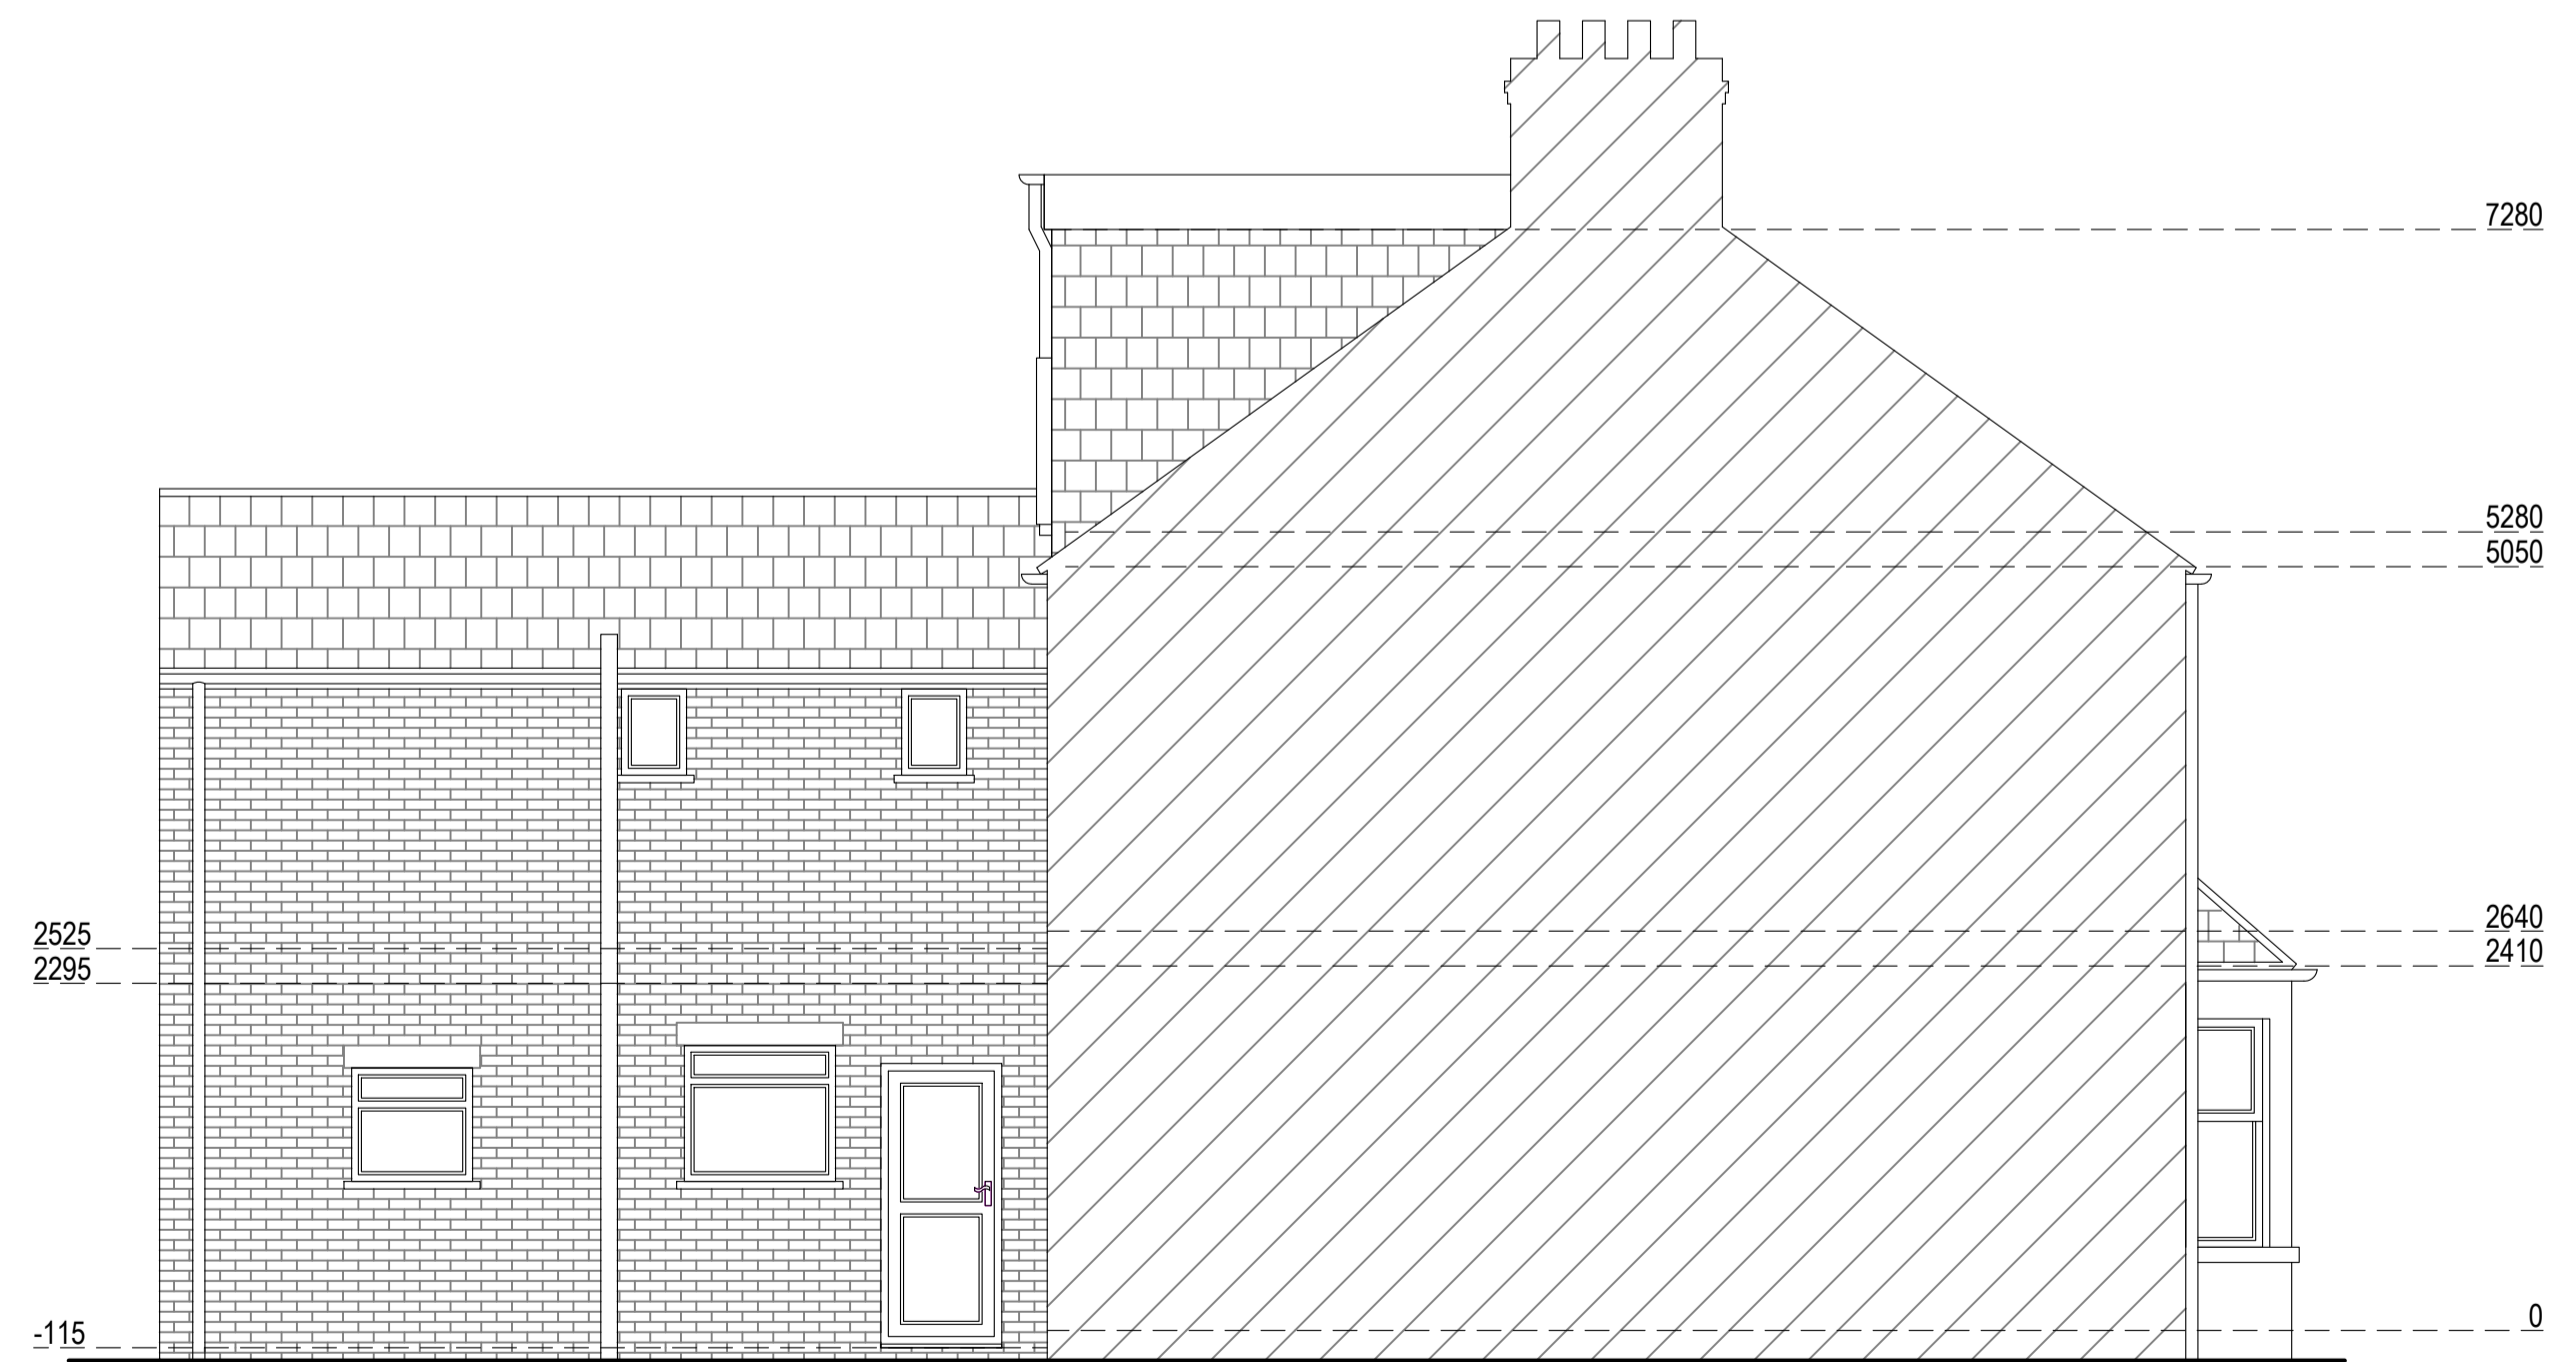

**Existing Southeast Elevation**  
Scale 1:50

**Existing Southwest Elevation**  
Scale 1:50

**Existing Northwest Elevation**  
Scale 1:50

**Existing Northeast Elevation**  
Scale 1:50

**Arkiplan**

74 Cardiff Road, CF15 7QE • Enquiries@ArkiPlan.co.uk

<b>Site</b>	72 Howard Street, Oxford OX4 3BE	<b>Date</b>	06.10.2023
		<b>Sheet</b>	22-0485 D03 Rev 0
		<b>Job</b>	New Extension & Loft Conversion
		<b>Scale</b>	As Shown@A1
		<b>Title</b>	As Shown