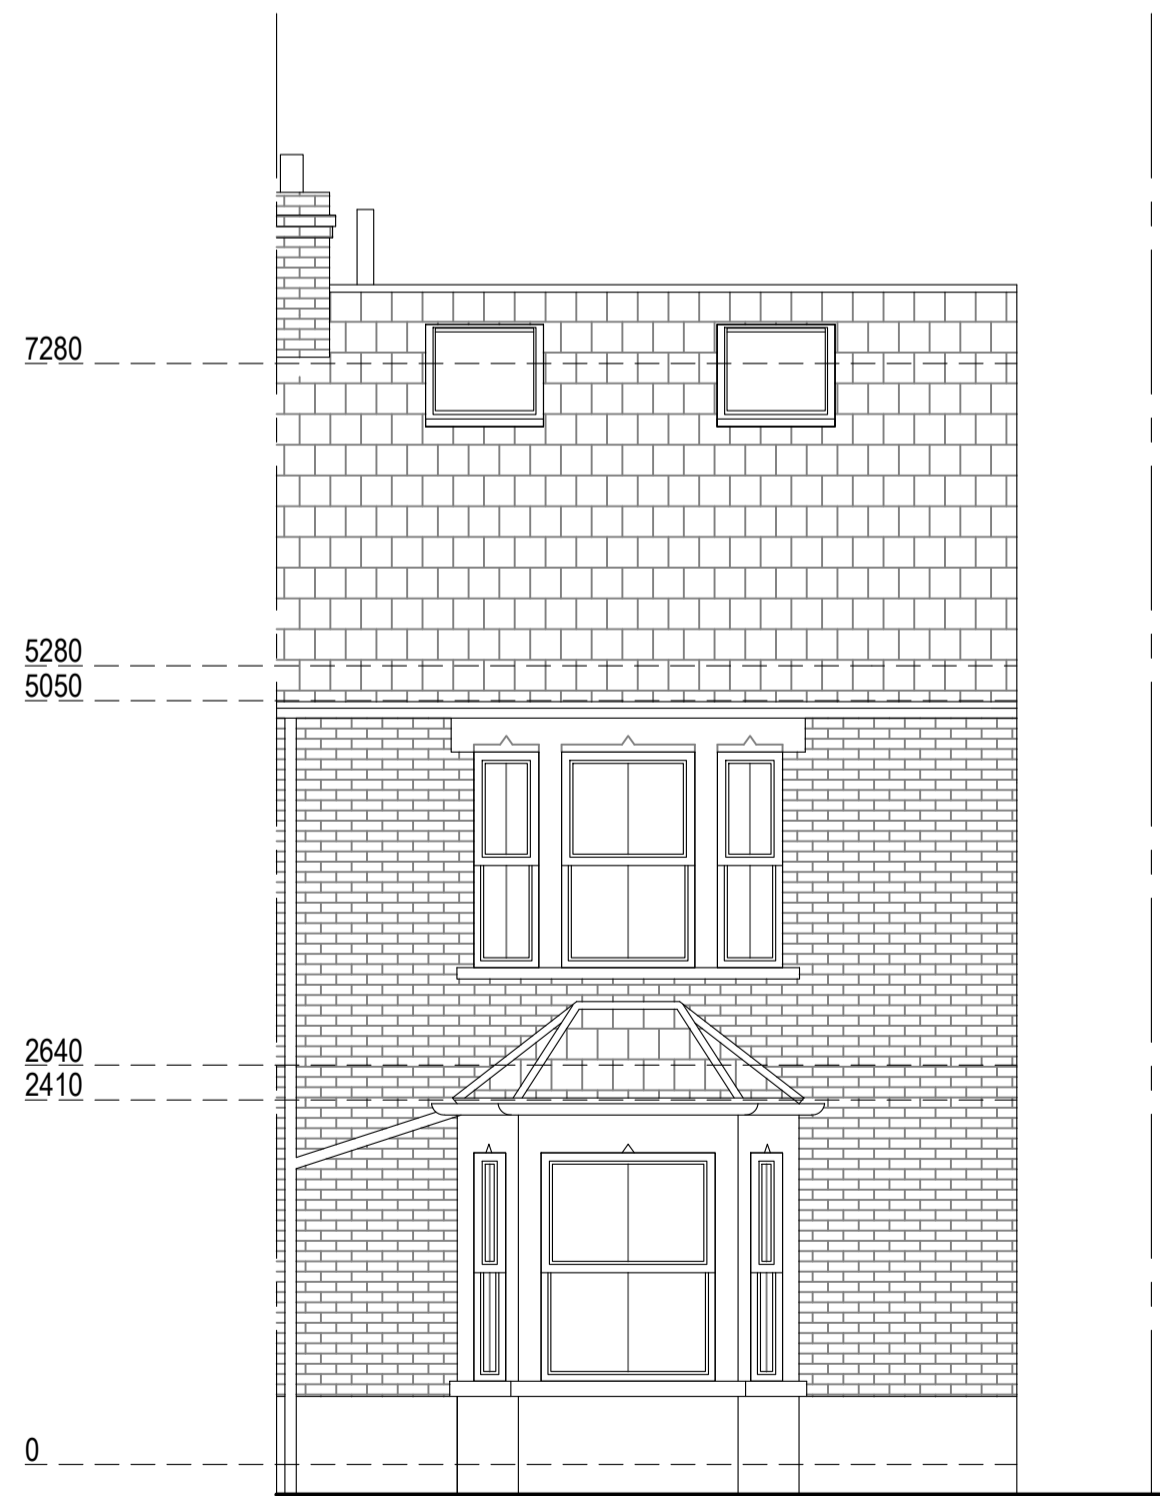

**Existing Southeast Elevation**  
Scale 1:50

**Existing Southwest Elevation**  
Scale 1:50

**Existing Northwest Elevation**  
Scale 1:50

**Existing Northeast Elevation**  
Scale 1:50

**Arkiplan**

74 Cardiff Road, CF15 7QE • Enquiries@ArkiPlan.co.uk

<b>Site</b>	72 Howard Street, Oxford OX4 3BE	<b>Date</b>	06.10.2023
		<b>Sheet</b>	22-0485 D03 Rev 0
		<b>Job</b>	New Extension & Loft Conversion
		<b>Scale</b>	As Shown@A1
		<b>Title</b>	As Shown