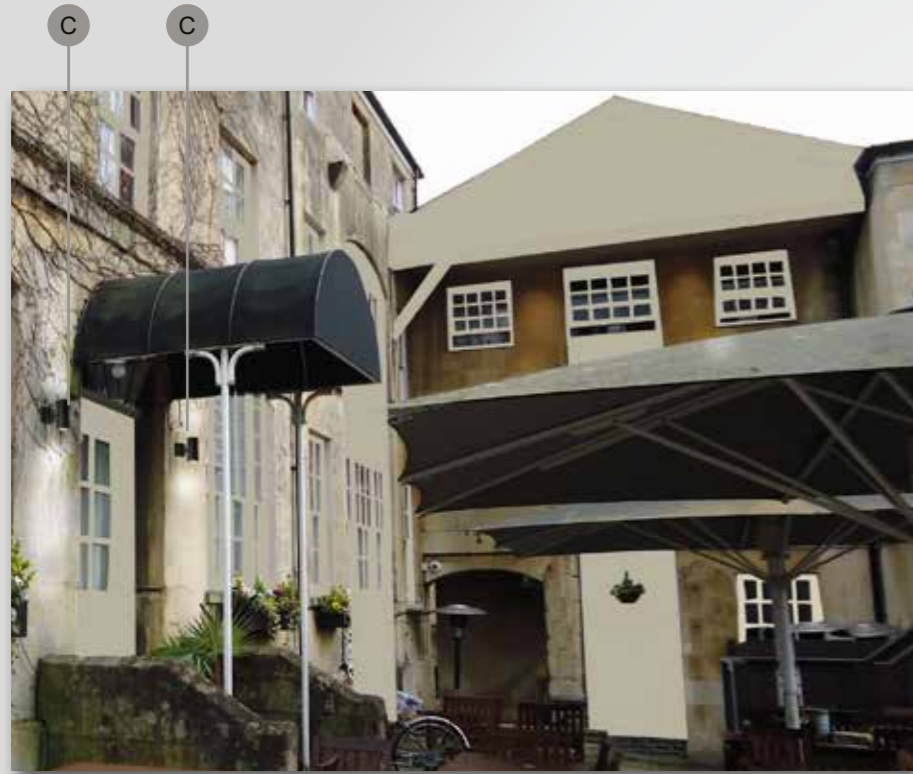

PROPOSED SIGNAGE

Client Fullers
Project The Head Of The River
Address Oxford

Signage Colours F&B Hague Blue, F&B Off White 3, F&B Dorest Cream, F&B Tie White
Building Colours F&B Railings
Typeface Futura Hv BT / Snell Blk BT

Created 11 - 01 - 16 **No.** 23665PL01
Amended by KLV **Designer** TF **Issue** 6
Date 03-03-17 **Approved** J Redpath **Page** 5 of 10