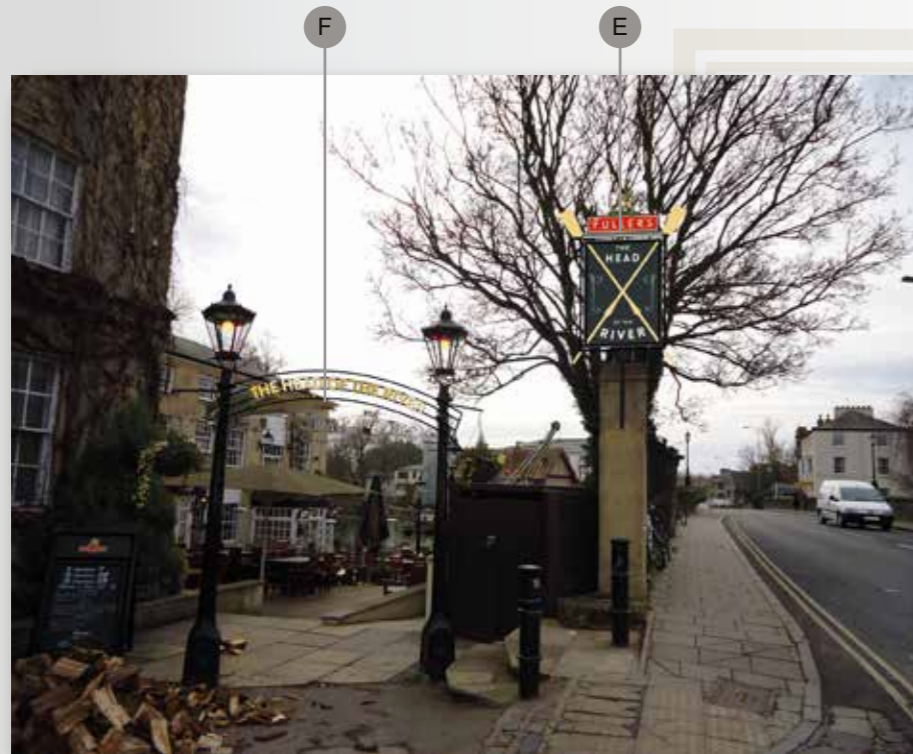

PROPOSED SIGNAGE

Client Fullers
Project The Head Of The River
Address Oxford

Signage Colours F&B Hague Blue, F&B Off White 3, F&B Dorest Cream, F&B Tie White
Building Colours F&B Railings
Typeface Futura Hv BT / Snell Blk BT

Created 11 - 01 - 16 **No.** 23665PL01
Amended by KLV **Designer** TF **Issue** 6
Date 03-03-17 **Approved** J Redpath **Page** 5 of 10