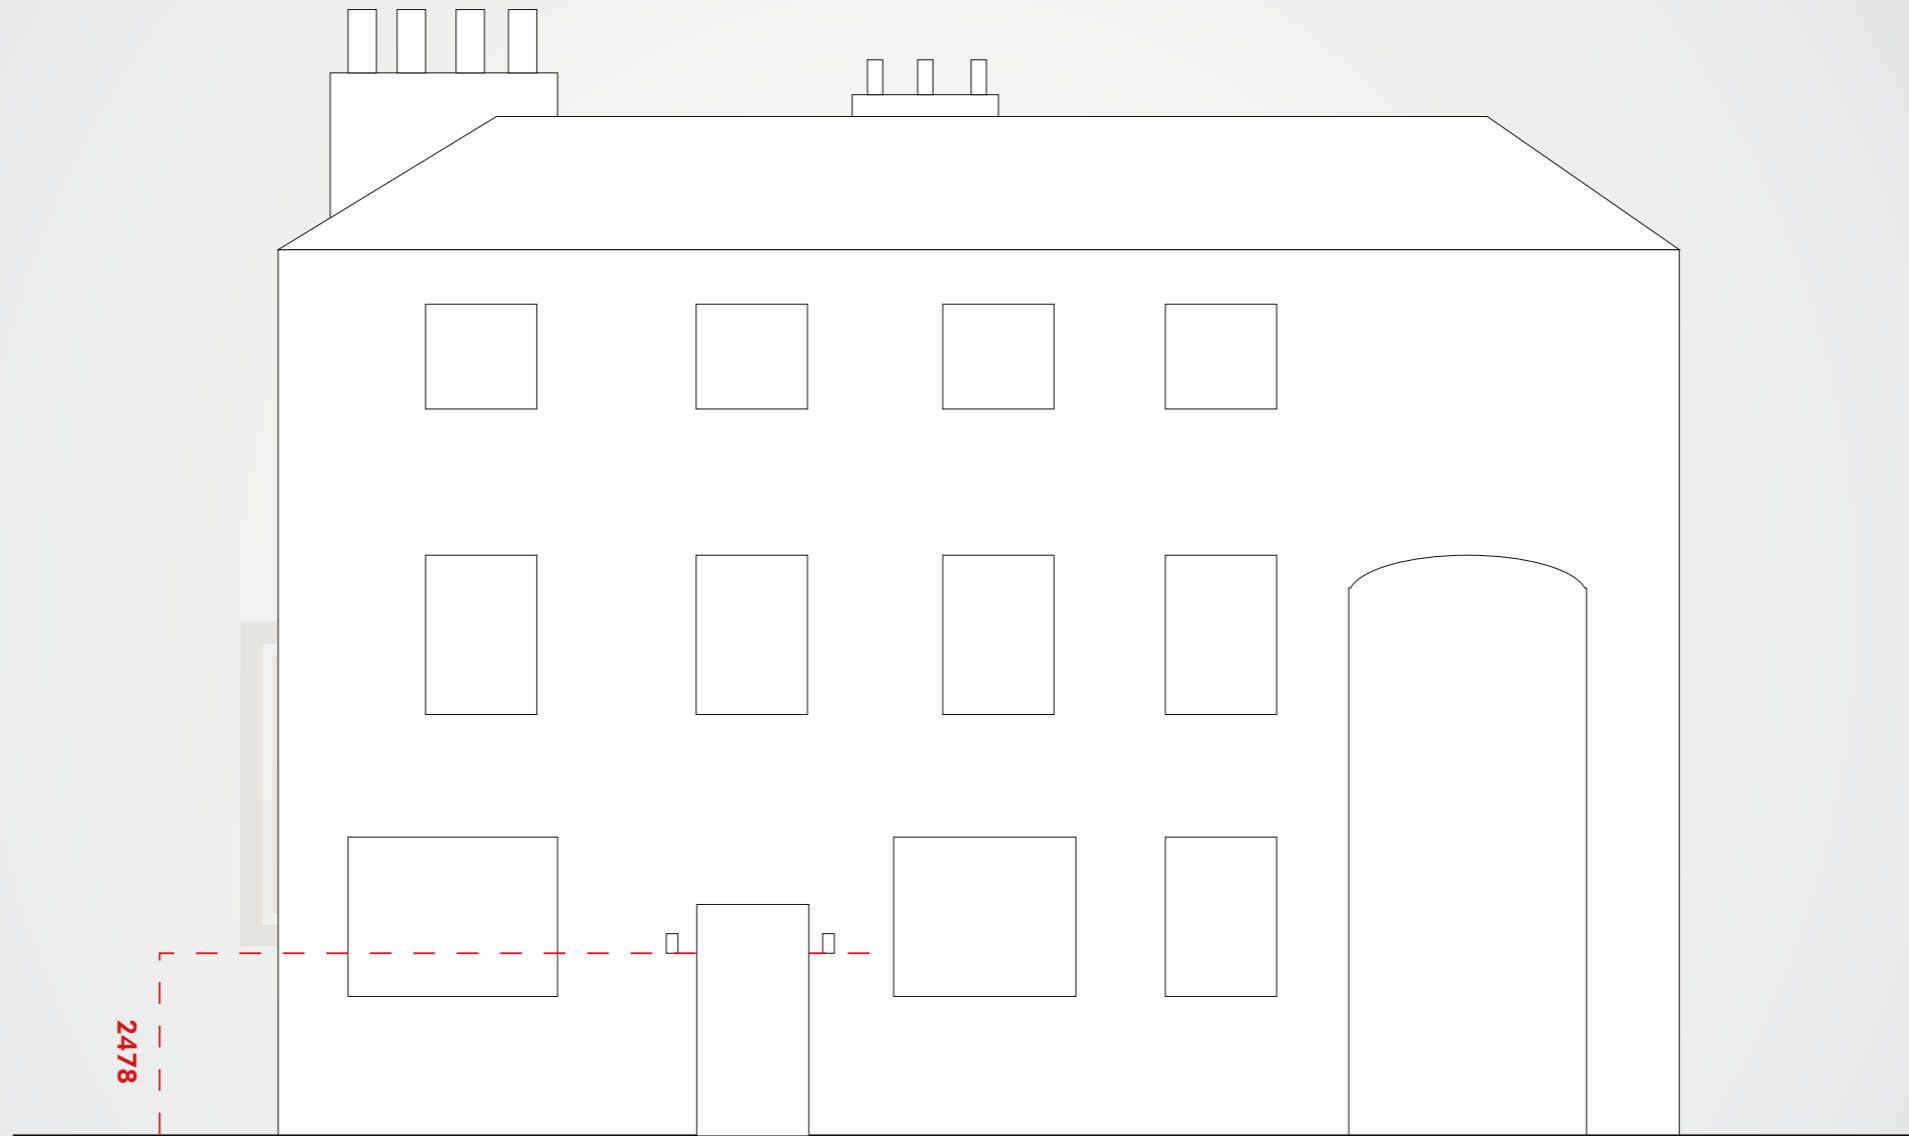

PROPOSED ELEVATIONS

SCALE 1 : 100 0m 1m 2m 3m 4m 5m
SCALE 1 : 1 0mm 10mm 20mm 40mm
@A3

Copyright © Omega Signs 2013.

Client Fullers

Project The Head Of The River

Address Oxford

Signage Colours

Building Colours

Typeface Futura Hv BT / Snell Blk BT

Created 11 - 01 - 16 **No.** 23665PL01

Designer TF **Issue** 6

Approved J Redpath **Page** 10 of 10

Amended by KLV

Date 03-03-17