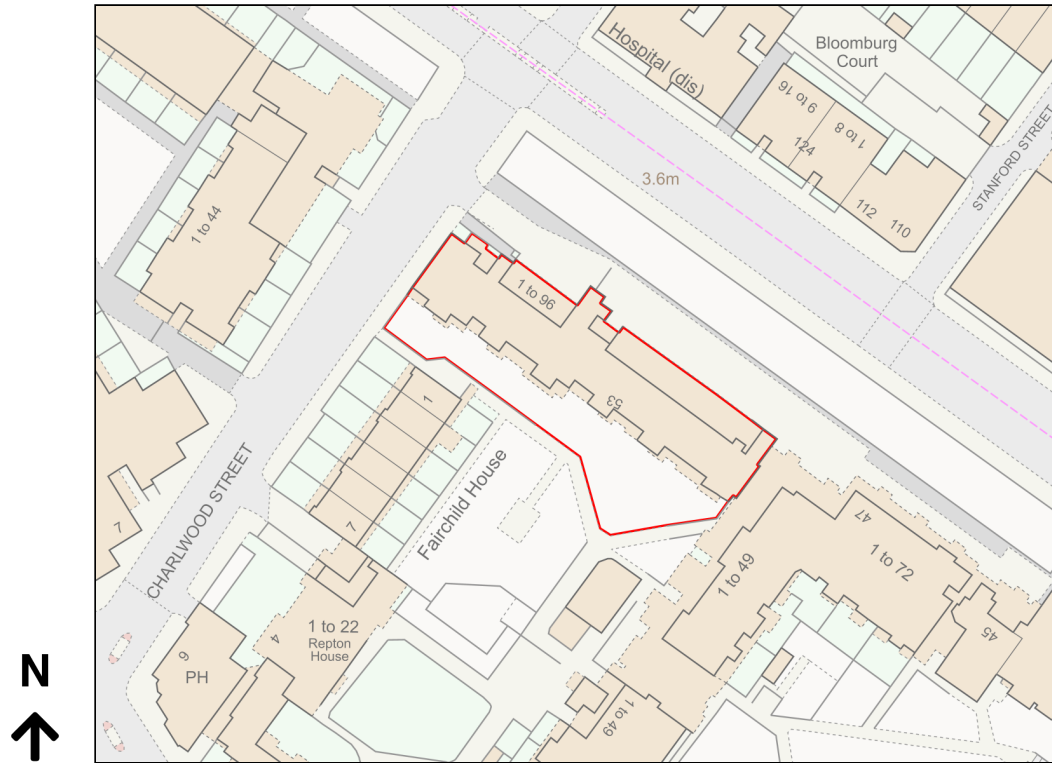

# Location Plan

Site Address: Henry Wise House, Vauxhall Bridge Road, London, SW1V 2SU

Date Produced: 06-Sep-2023

Scale: 1:1250 @A4

Planning Portal Reference: PP-12437817v1