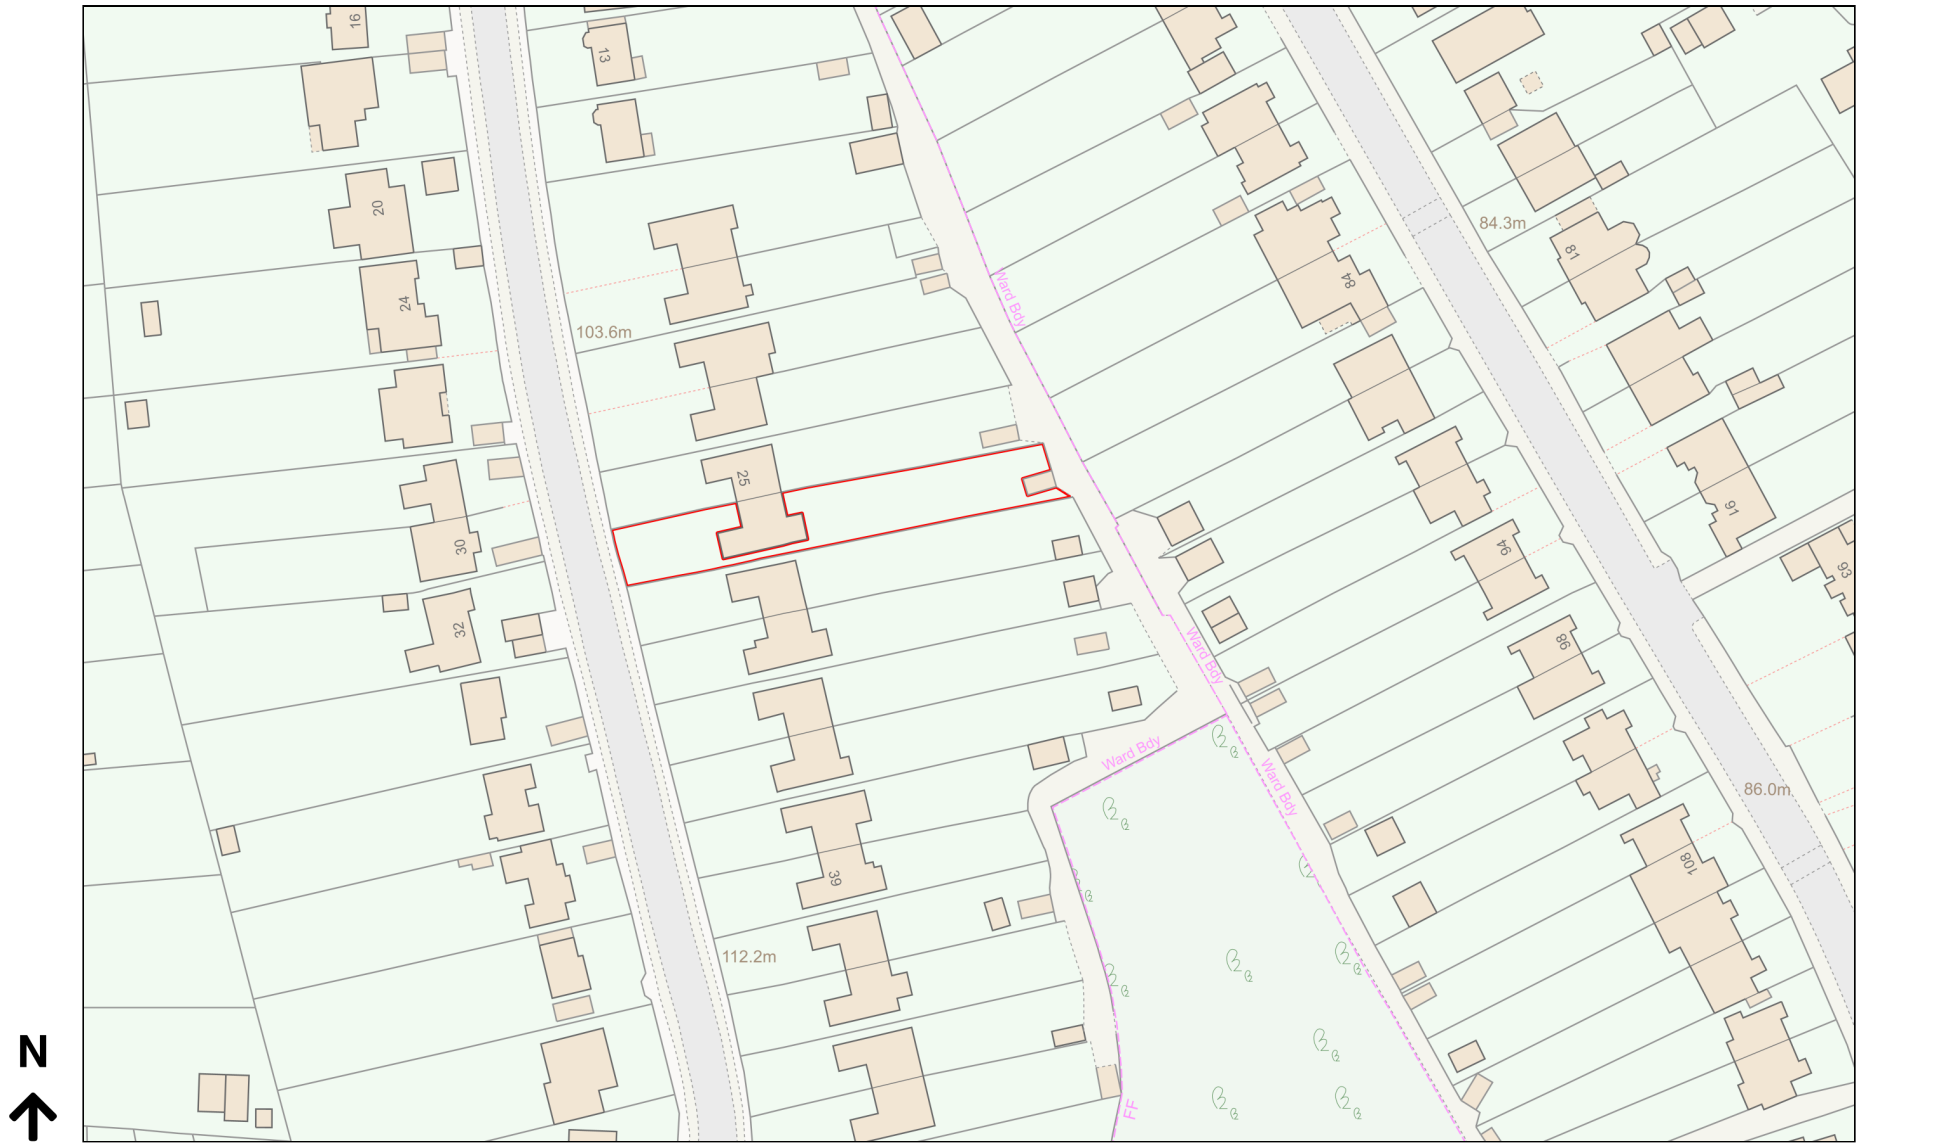

Location Plan

Site Address: 27, Hartley Hill, Purley, CR8 4EP

Date Produced: 28-Oct-2023

Scale: 1:1250 @A4

Planning Portal Reference: PP-12526859v1