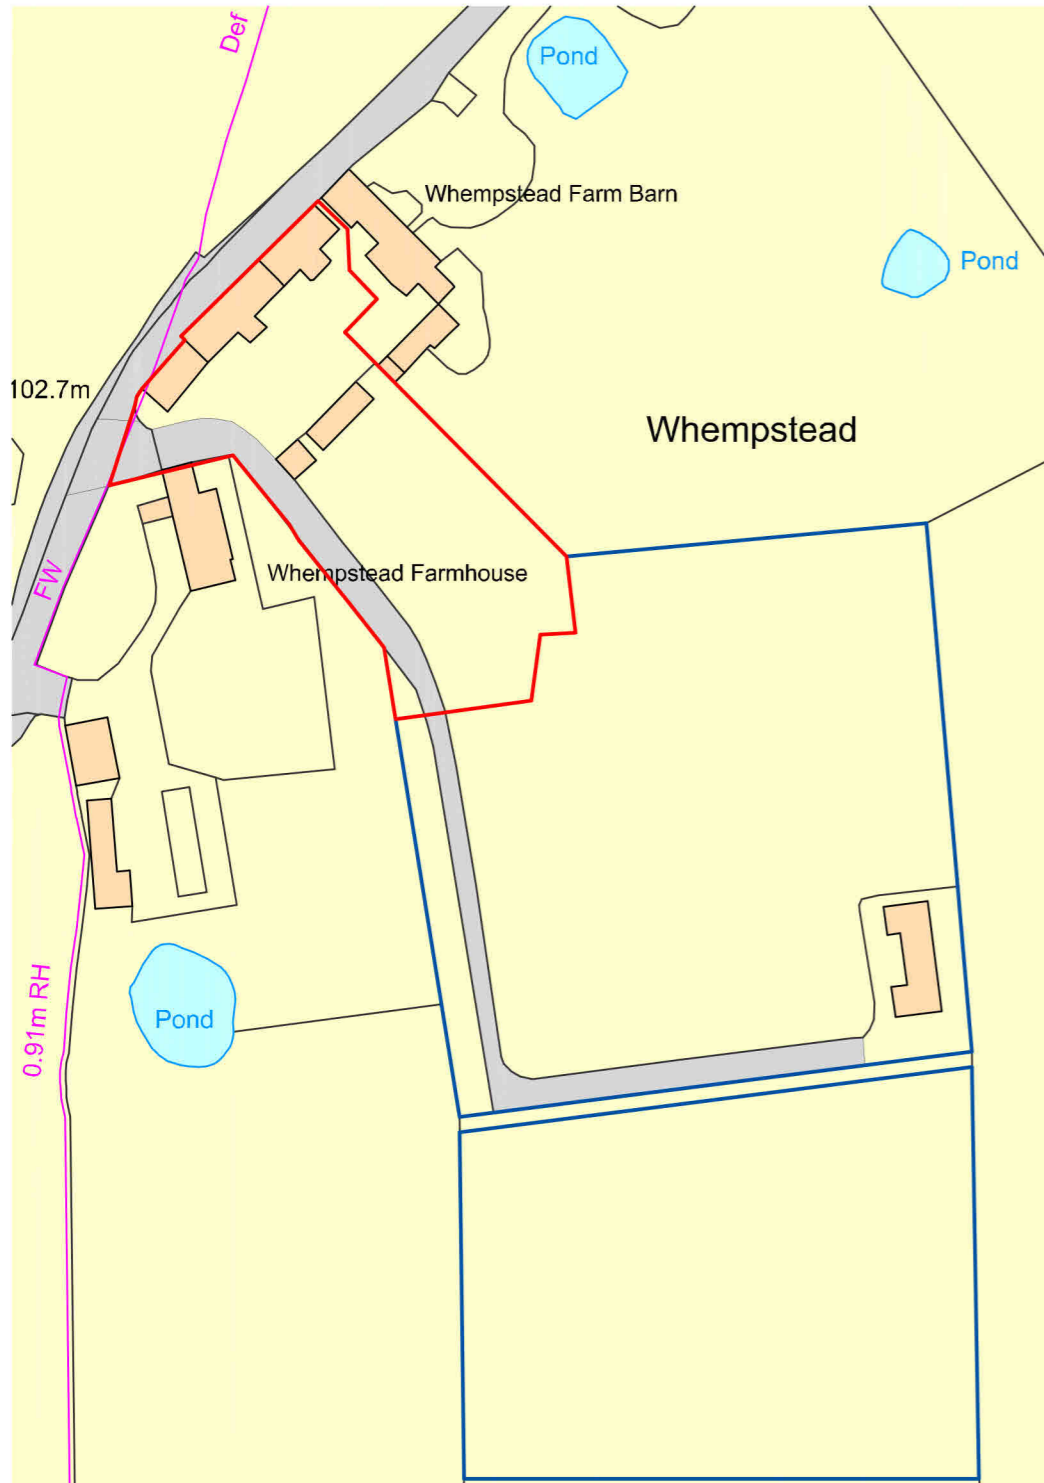

Schedule of Revisions:			
Rev:	Description:	Date:	Initial:
x	x	x	x

LOCATION PLAN 1:1250

Ordnance Survey, (c) Crown Copyright 2020. All rights reserved. Licence number 100022432

Project:
Fallowfield, Whempstead SG12 0PE

Drawing:
Site and Location Plan

Scale:
As indicated @ A3 1:1250 1:500

Drawn by: X Checked By: X Revision: X

Drawing No:
190 - 01

THIS DRAWING IS A COPYRIGHT
All dimensions to be checked on site or in the workshop before work commences.
Only figured dimensions to be worked to. Any discrepancies to be reported to CANNON
Architectural Design Ltd.