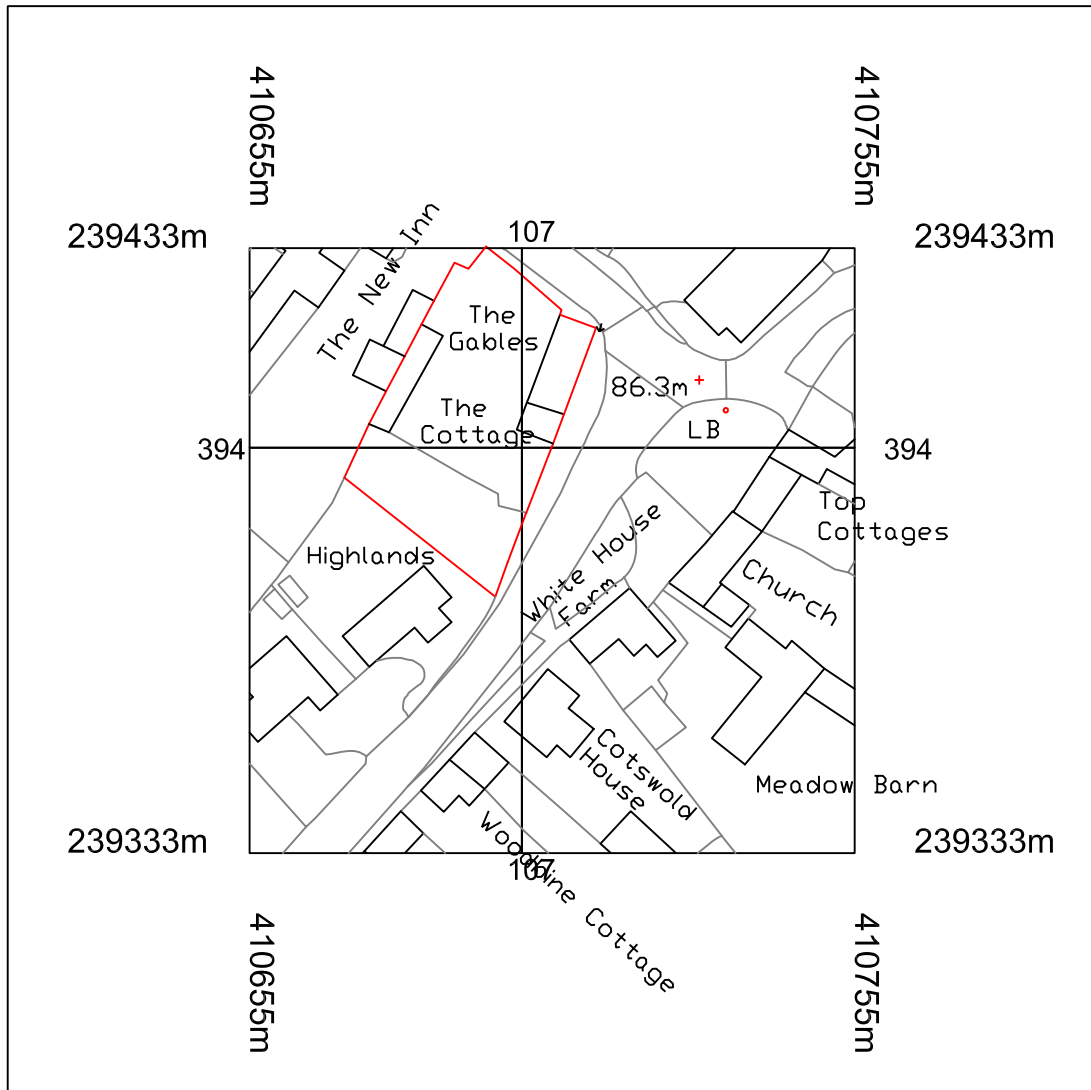

Location Plan 1:1250 on A4

The Cottage
Broadway Road,
Willersey,
Worc's WR12 7PH

Metres

© Crown copyright and database rights 2023 OS 100035409

Reproduction in whole or in part is prohibited

without the permission of Ordnance Survey.