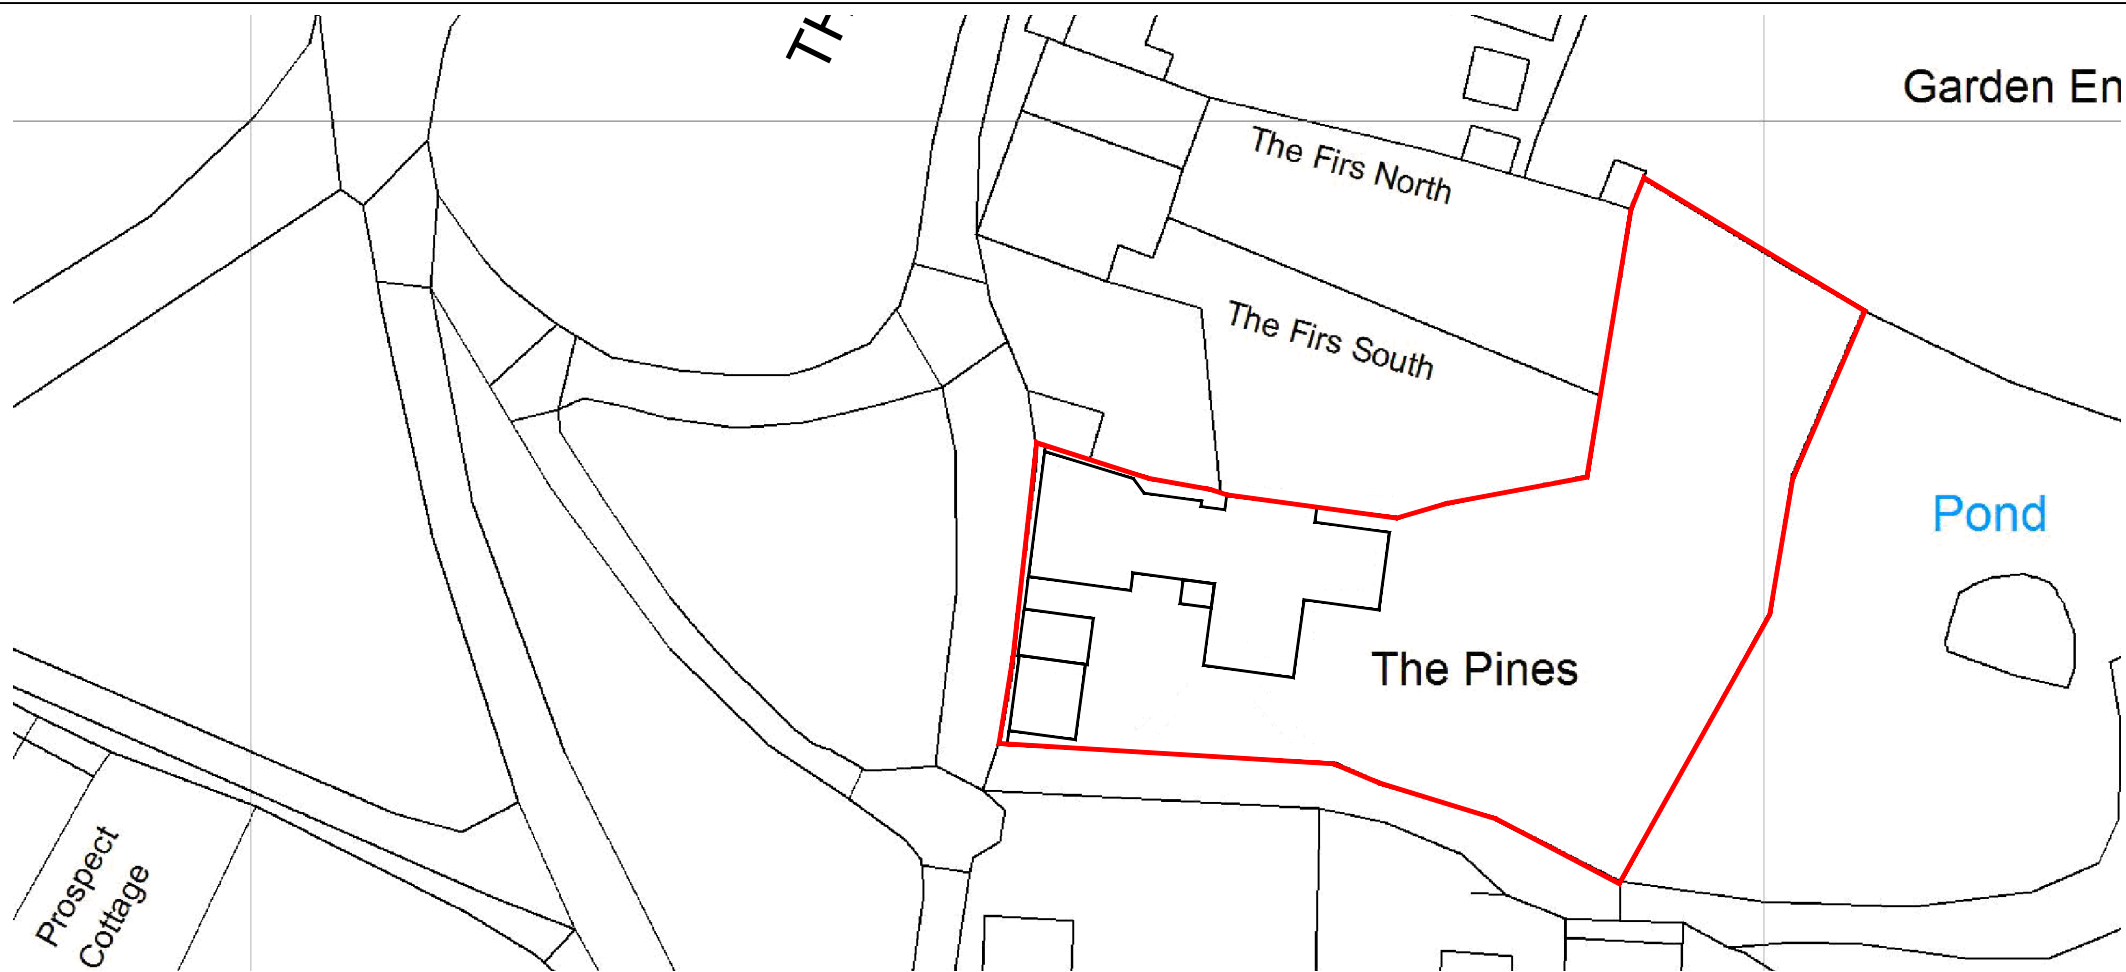

SCALE 1:1250

SCALE 1:500

Digital Planit™
 designing your world...
 2 Fitzhardinge Way
 Berkeley
 Glos
 GL13 9EG
 01453 511 418

Client: Mr B. Trump The Pines, The Green, Frampton On Severn, GL2 7DX	Description: Location Plan
Drawn: DS	Job: 543433
Scale @ A3:	AS SHOWN
Date:	25.10.23
Dwg No:	Tr-543433-23-5