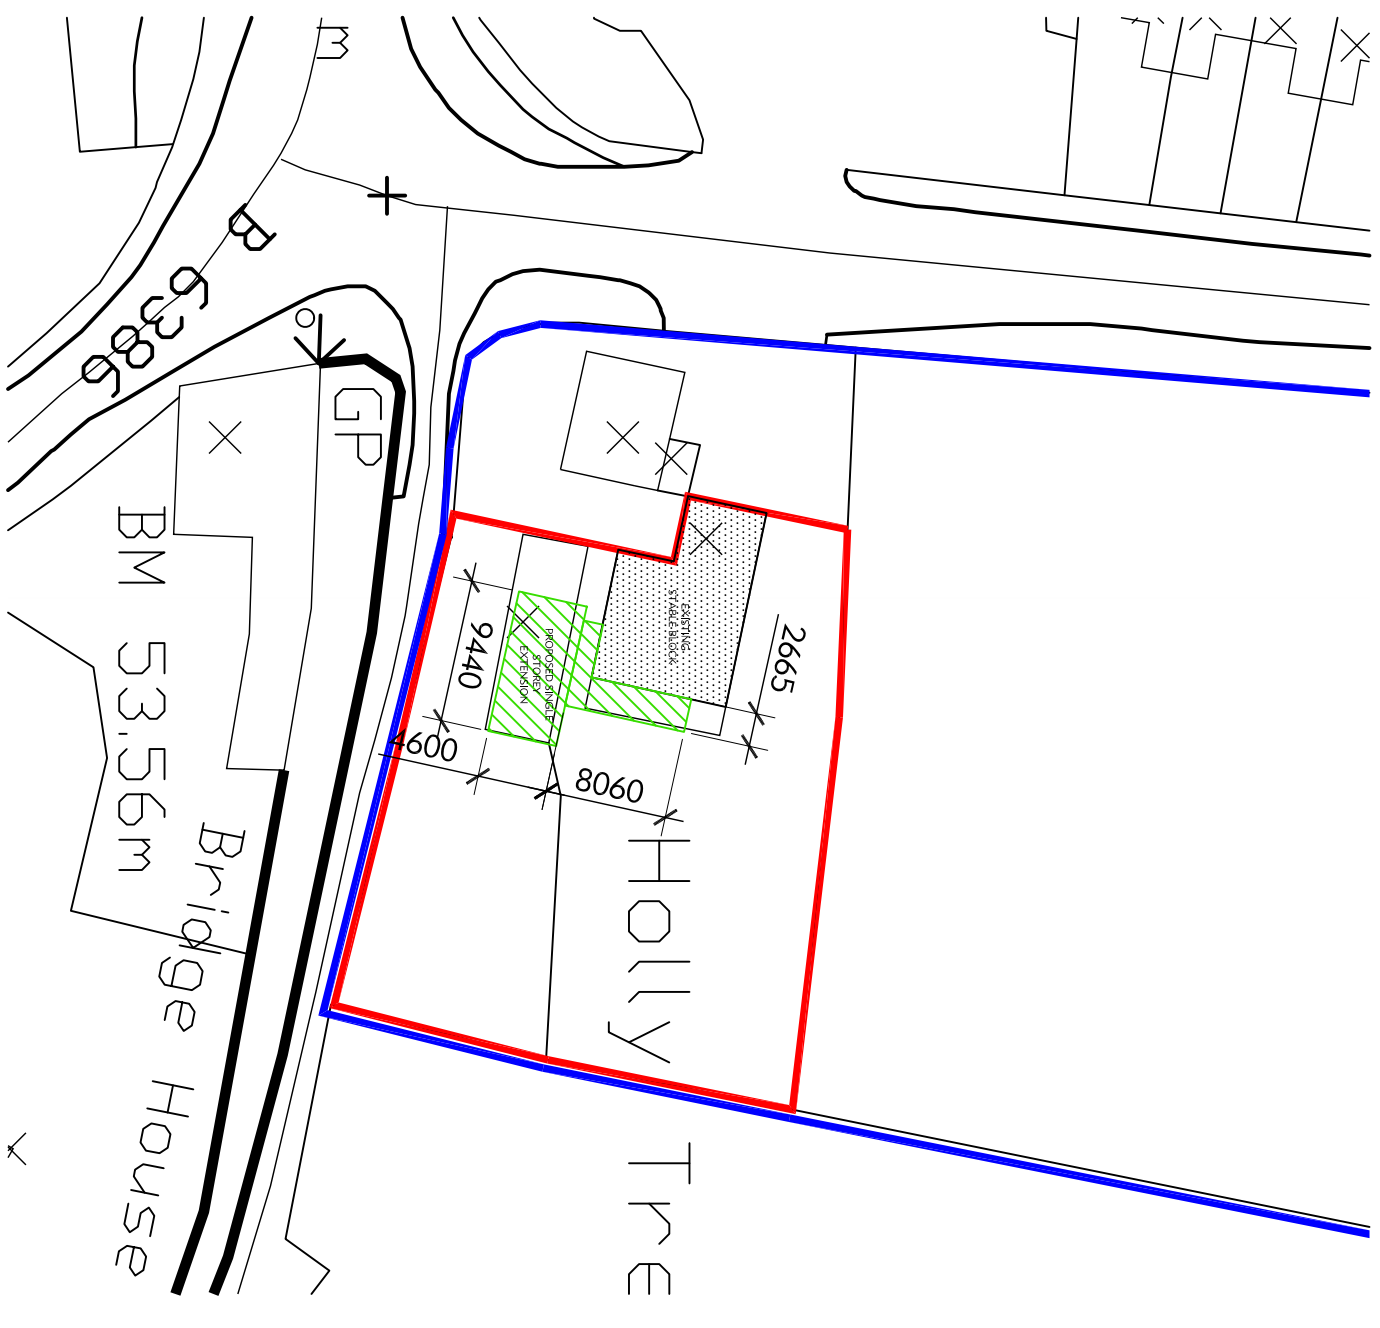

Location Plan : Scale 1:1250

Block Plan : Scale 1:500

PLANNING

Rev:

Project	Date	Scale	Size
Holly Tree Farm, Oxton - Oxton Farms Trust	JUNE 20	1:1250/500	A3
Drawing Title	Project No.	Drwg No.	Rev
OS Plan and Block Plan	1813 (2)	50	A