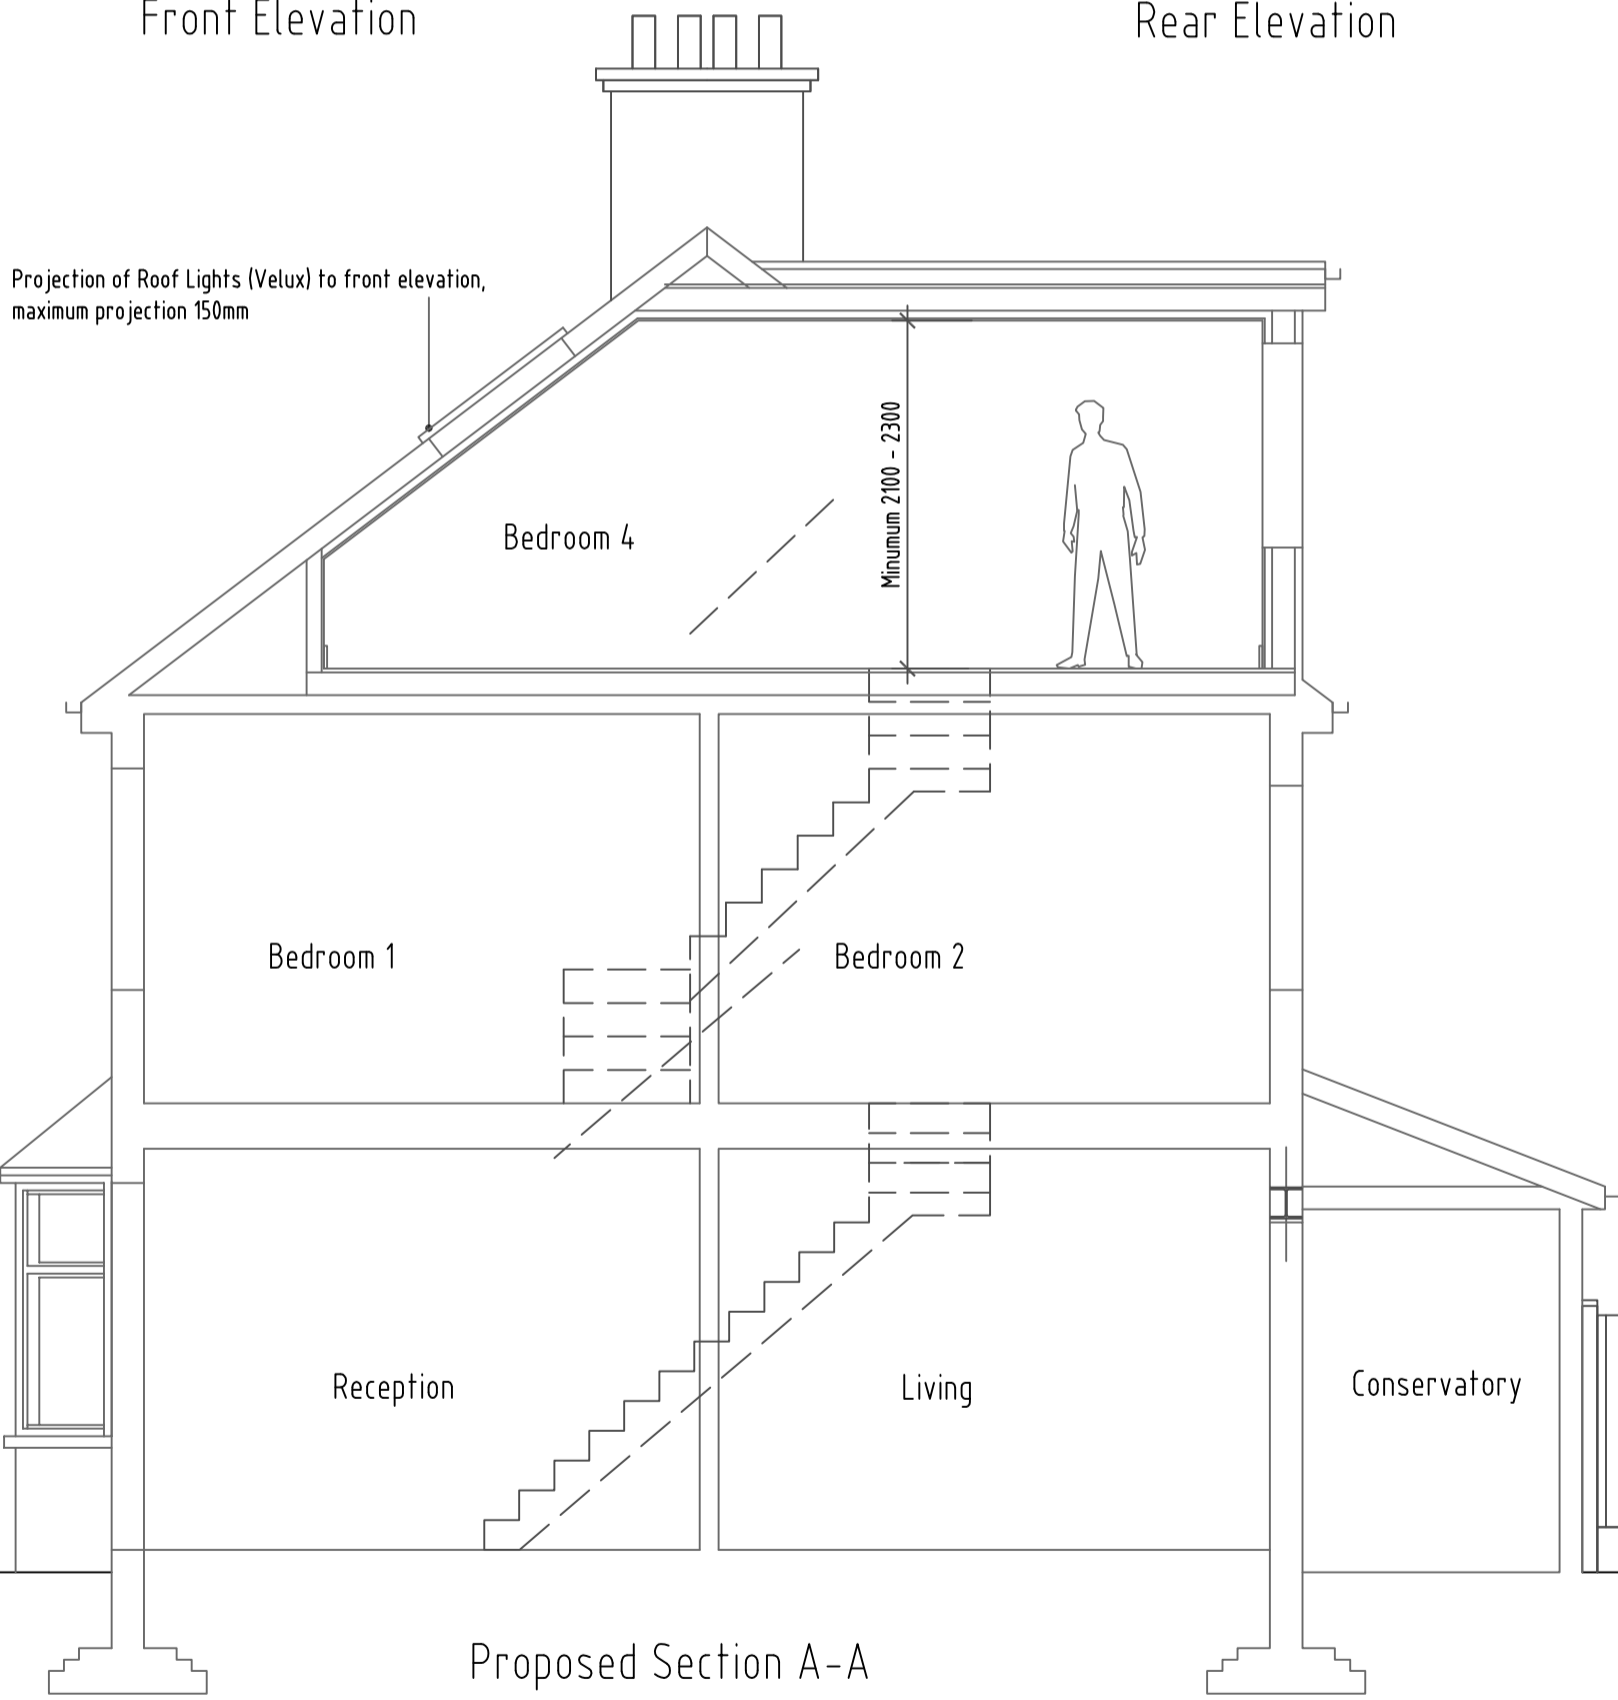

Proposed Front Elevation

Proposed Rear Elevation

Proposed Section A-A

140 LONSDALE AVENUE
EAST HAM, LONDON, E6 3JX
PROPOSED ELEVATIONS & SECTION

Drawn By:	Checked By:	Authorised By:	Revision By:	Rev Authorised By:
Date: OCT 23	Scale: 1:50, 1:100	Drawing No: 140/LA/L/08	Rev date:	Rev: