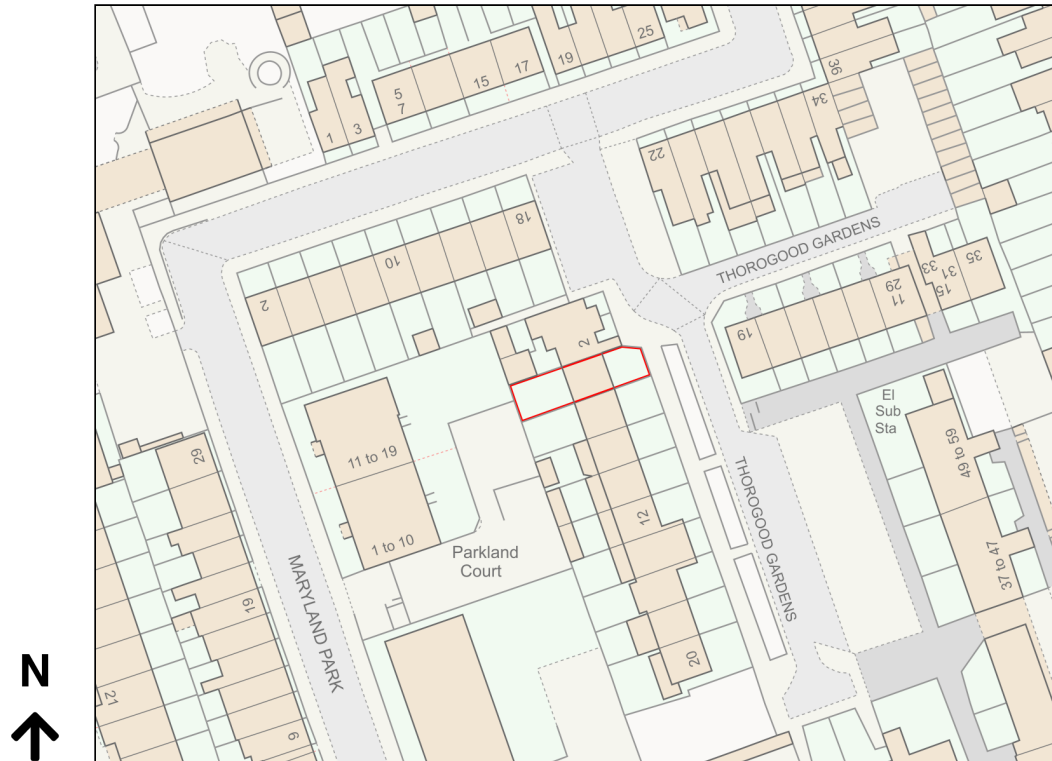

Location Plan

Site Address: 4, Thorogood Gardens, Stratford, London, E15 1HG

Date Produced: 28-Oct-2023

Scale: 1:1250 @A4

Planning Portal Reference: PP-12563974v1