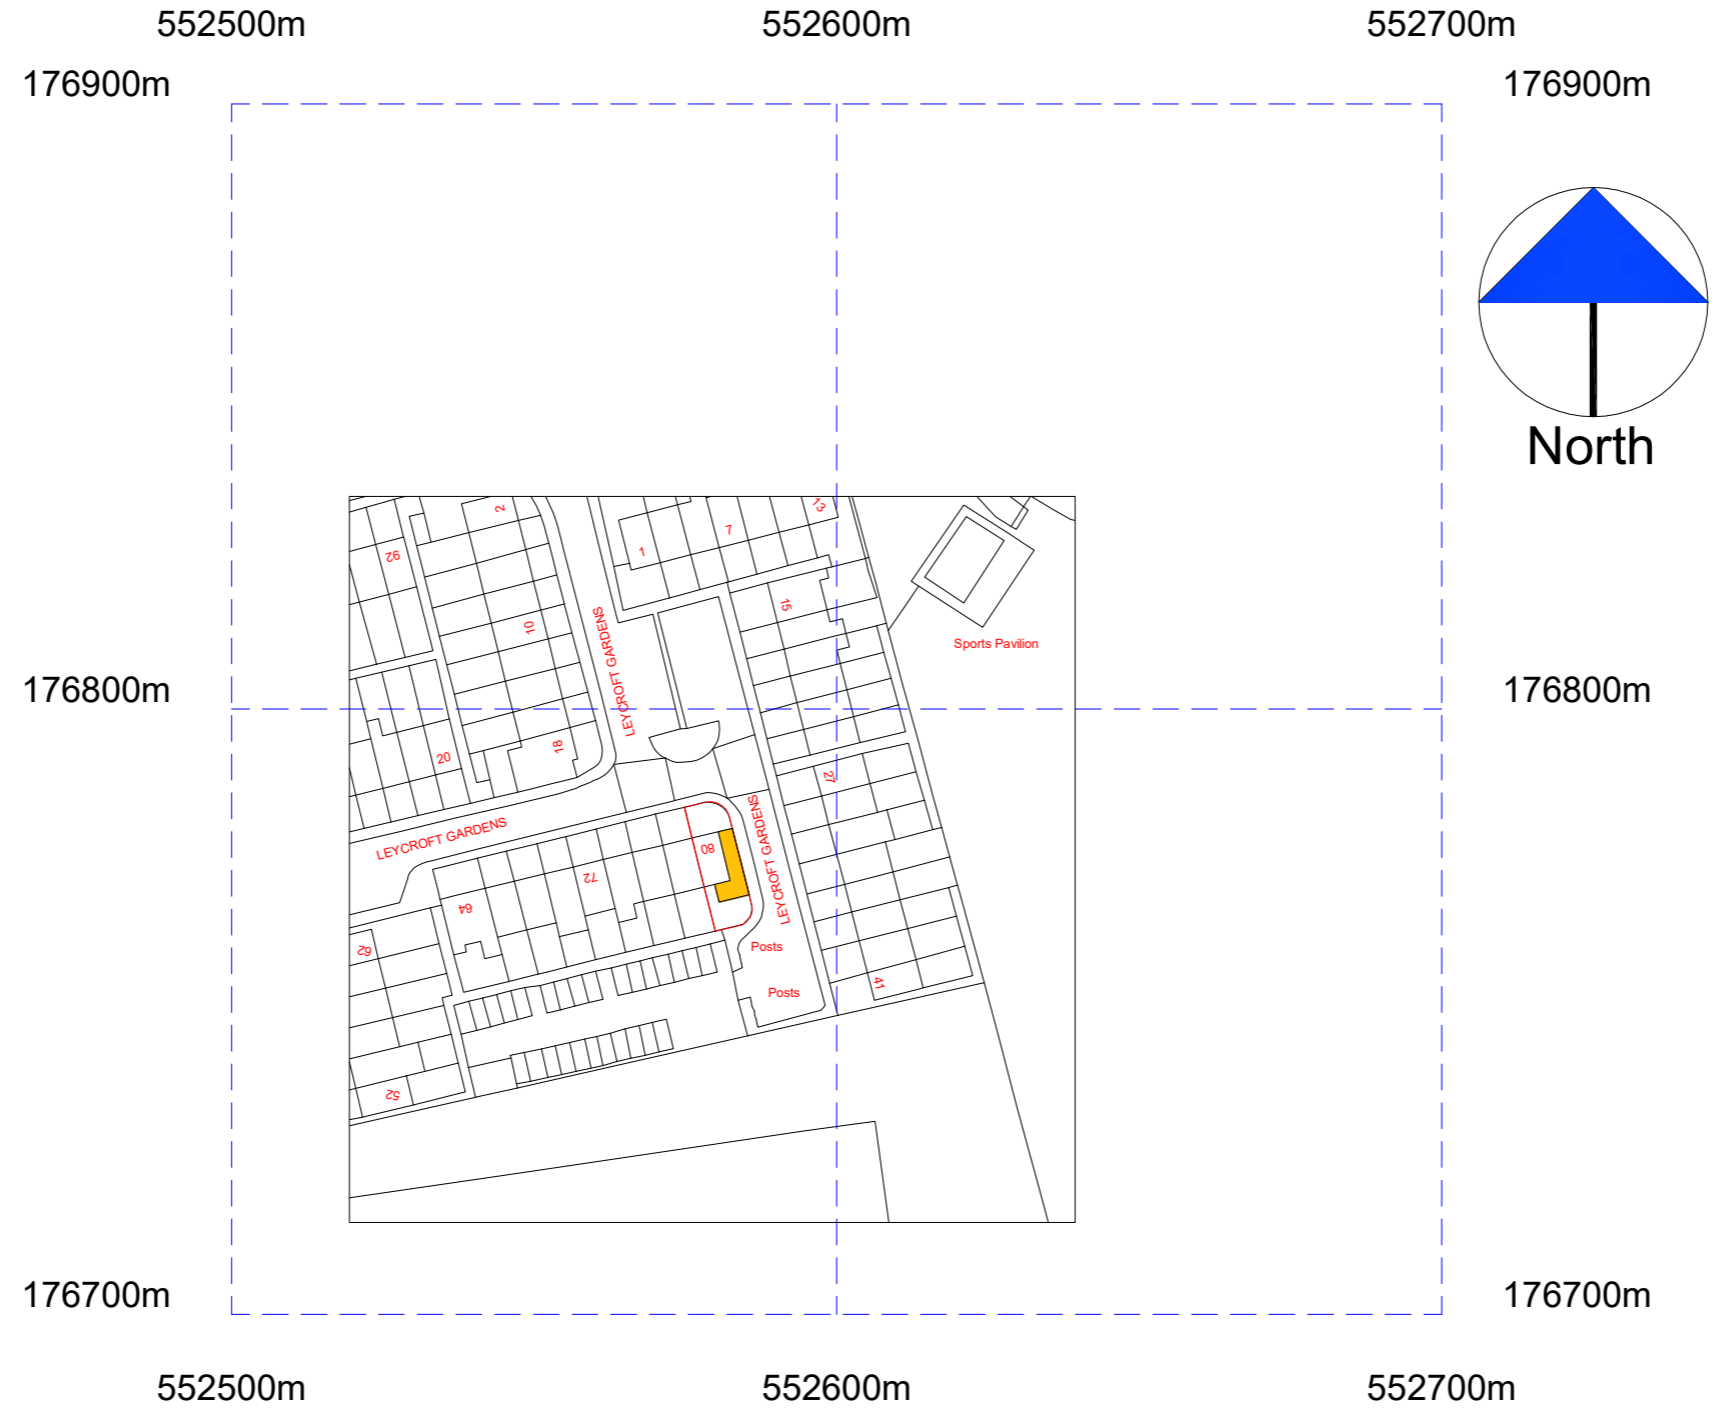

©Crown Copyright and database rights 2023 OS Licence no. AC0000805567

A	Planning Issue	10.10.23	RS
REV	AMENDMENT	DATE	CHKD

CLIENT

PROJECT
 80 Leycroft Gardens
 DA8 2PA

DRAWING TITLE
 Location Plan
 Sheet 5

SCALE	DRAWN BY	CHECKED	DATE
1:625 @ A1	RS	RS	10.10.23
1:1250 @ A3			

DRAWING STATUS
Planning Issue

DRAWING NUMBER	REVISION
2023 -133- 05	A