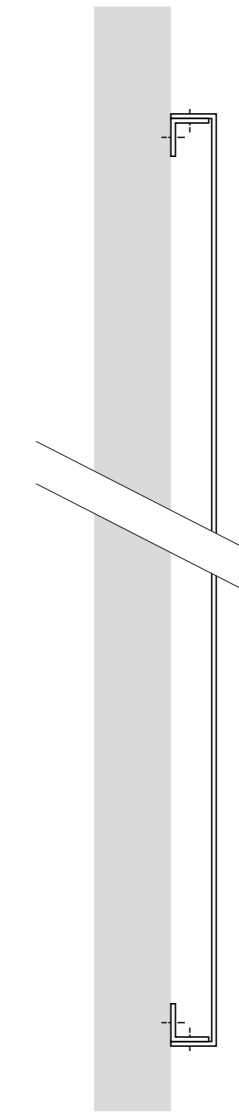

Item 1A

Item 1B

Items 1 - scale 1:20@ A3

Aluminium fascia tray with 30mm returns . Powder coated in Funeralcare Grey RAL 7010 externally. Non-illuminated.

Logos & text to be applied to panel face in white vinyl

Store fascia name to be confirmed

Side View