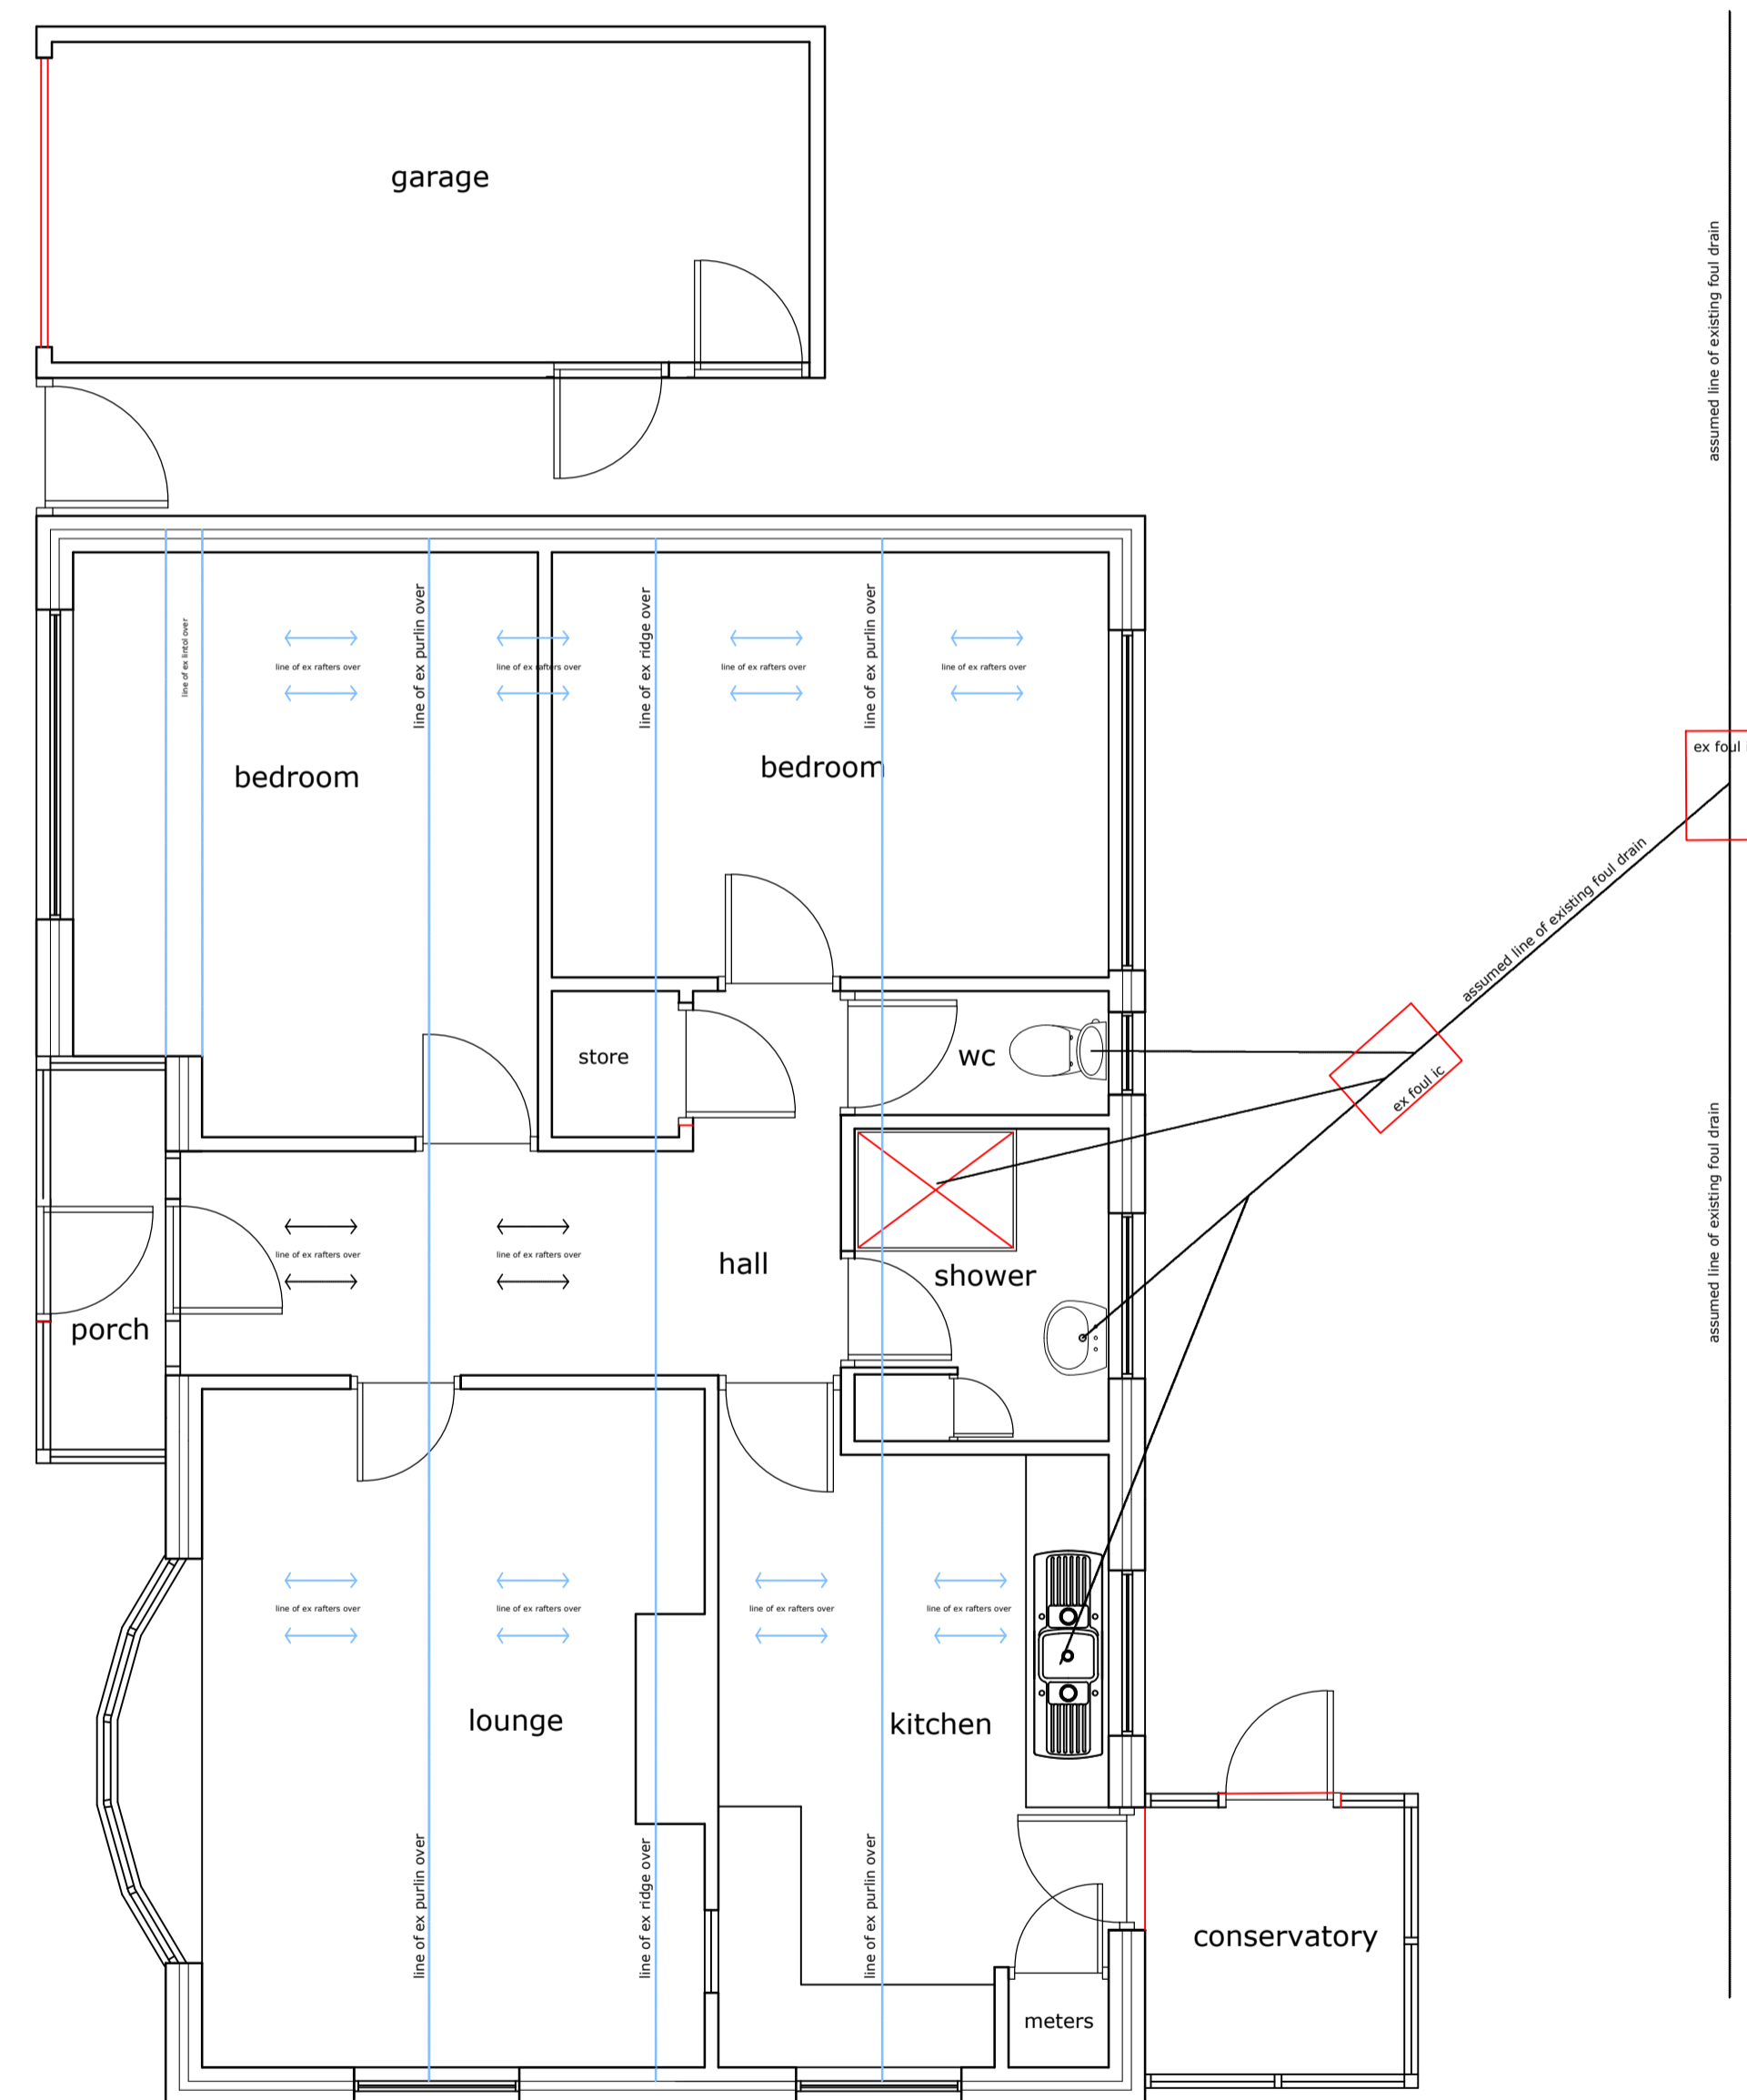

SIDE ELEVATION TO BEECHINGS CLOSE

FRONT ELEVATION TO MAURICE DRIVE

GROUND FLOOR

REAR ELEVATION

location plan 1.1250

October 2023

7 Maurice Drive, Countesthorpe, Leics LE8 5PH - Mr and Mrs Proctor

2023-108-01PJD

existing scale 1.50

PJDdesigns Elms Cottage, 12 Elms Court, Anstey, Leics. LE7 7BS 07885 373619 doddp@sky.com