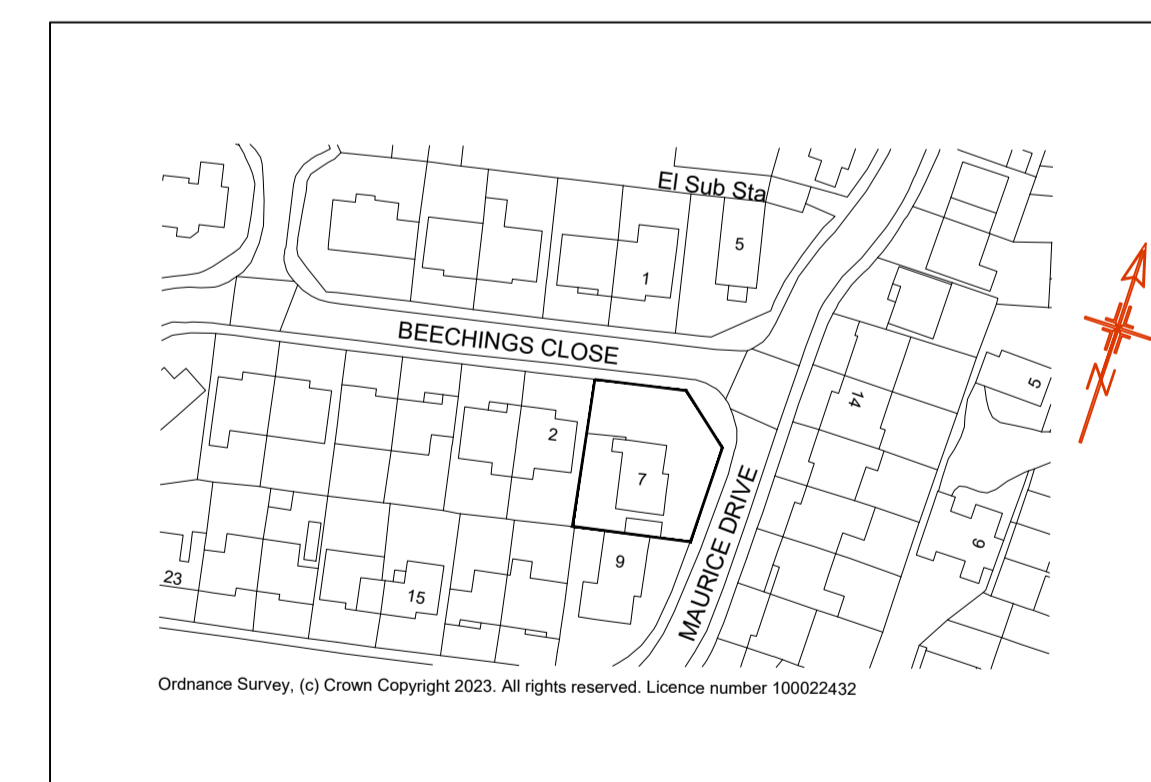

SIDE ELEVATION TO BEECHINGS CLOSE

FRONT ELEVATION TO MAURICE DRIVE

GROUND FLOOR

REAR ELEVATION

location plan 1.1250

October 2023

7 Maurice Drive, Countesthorpe, Leics LE8 5PH - Mr and Mrs Proctor

2023-108-01PJD

existing scale 1.50

PJDdesigns Elms Cottage, 12 Elms Court, Anstey, Leics. LE7 7BS 07885 373619 doddp@sky.com