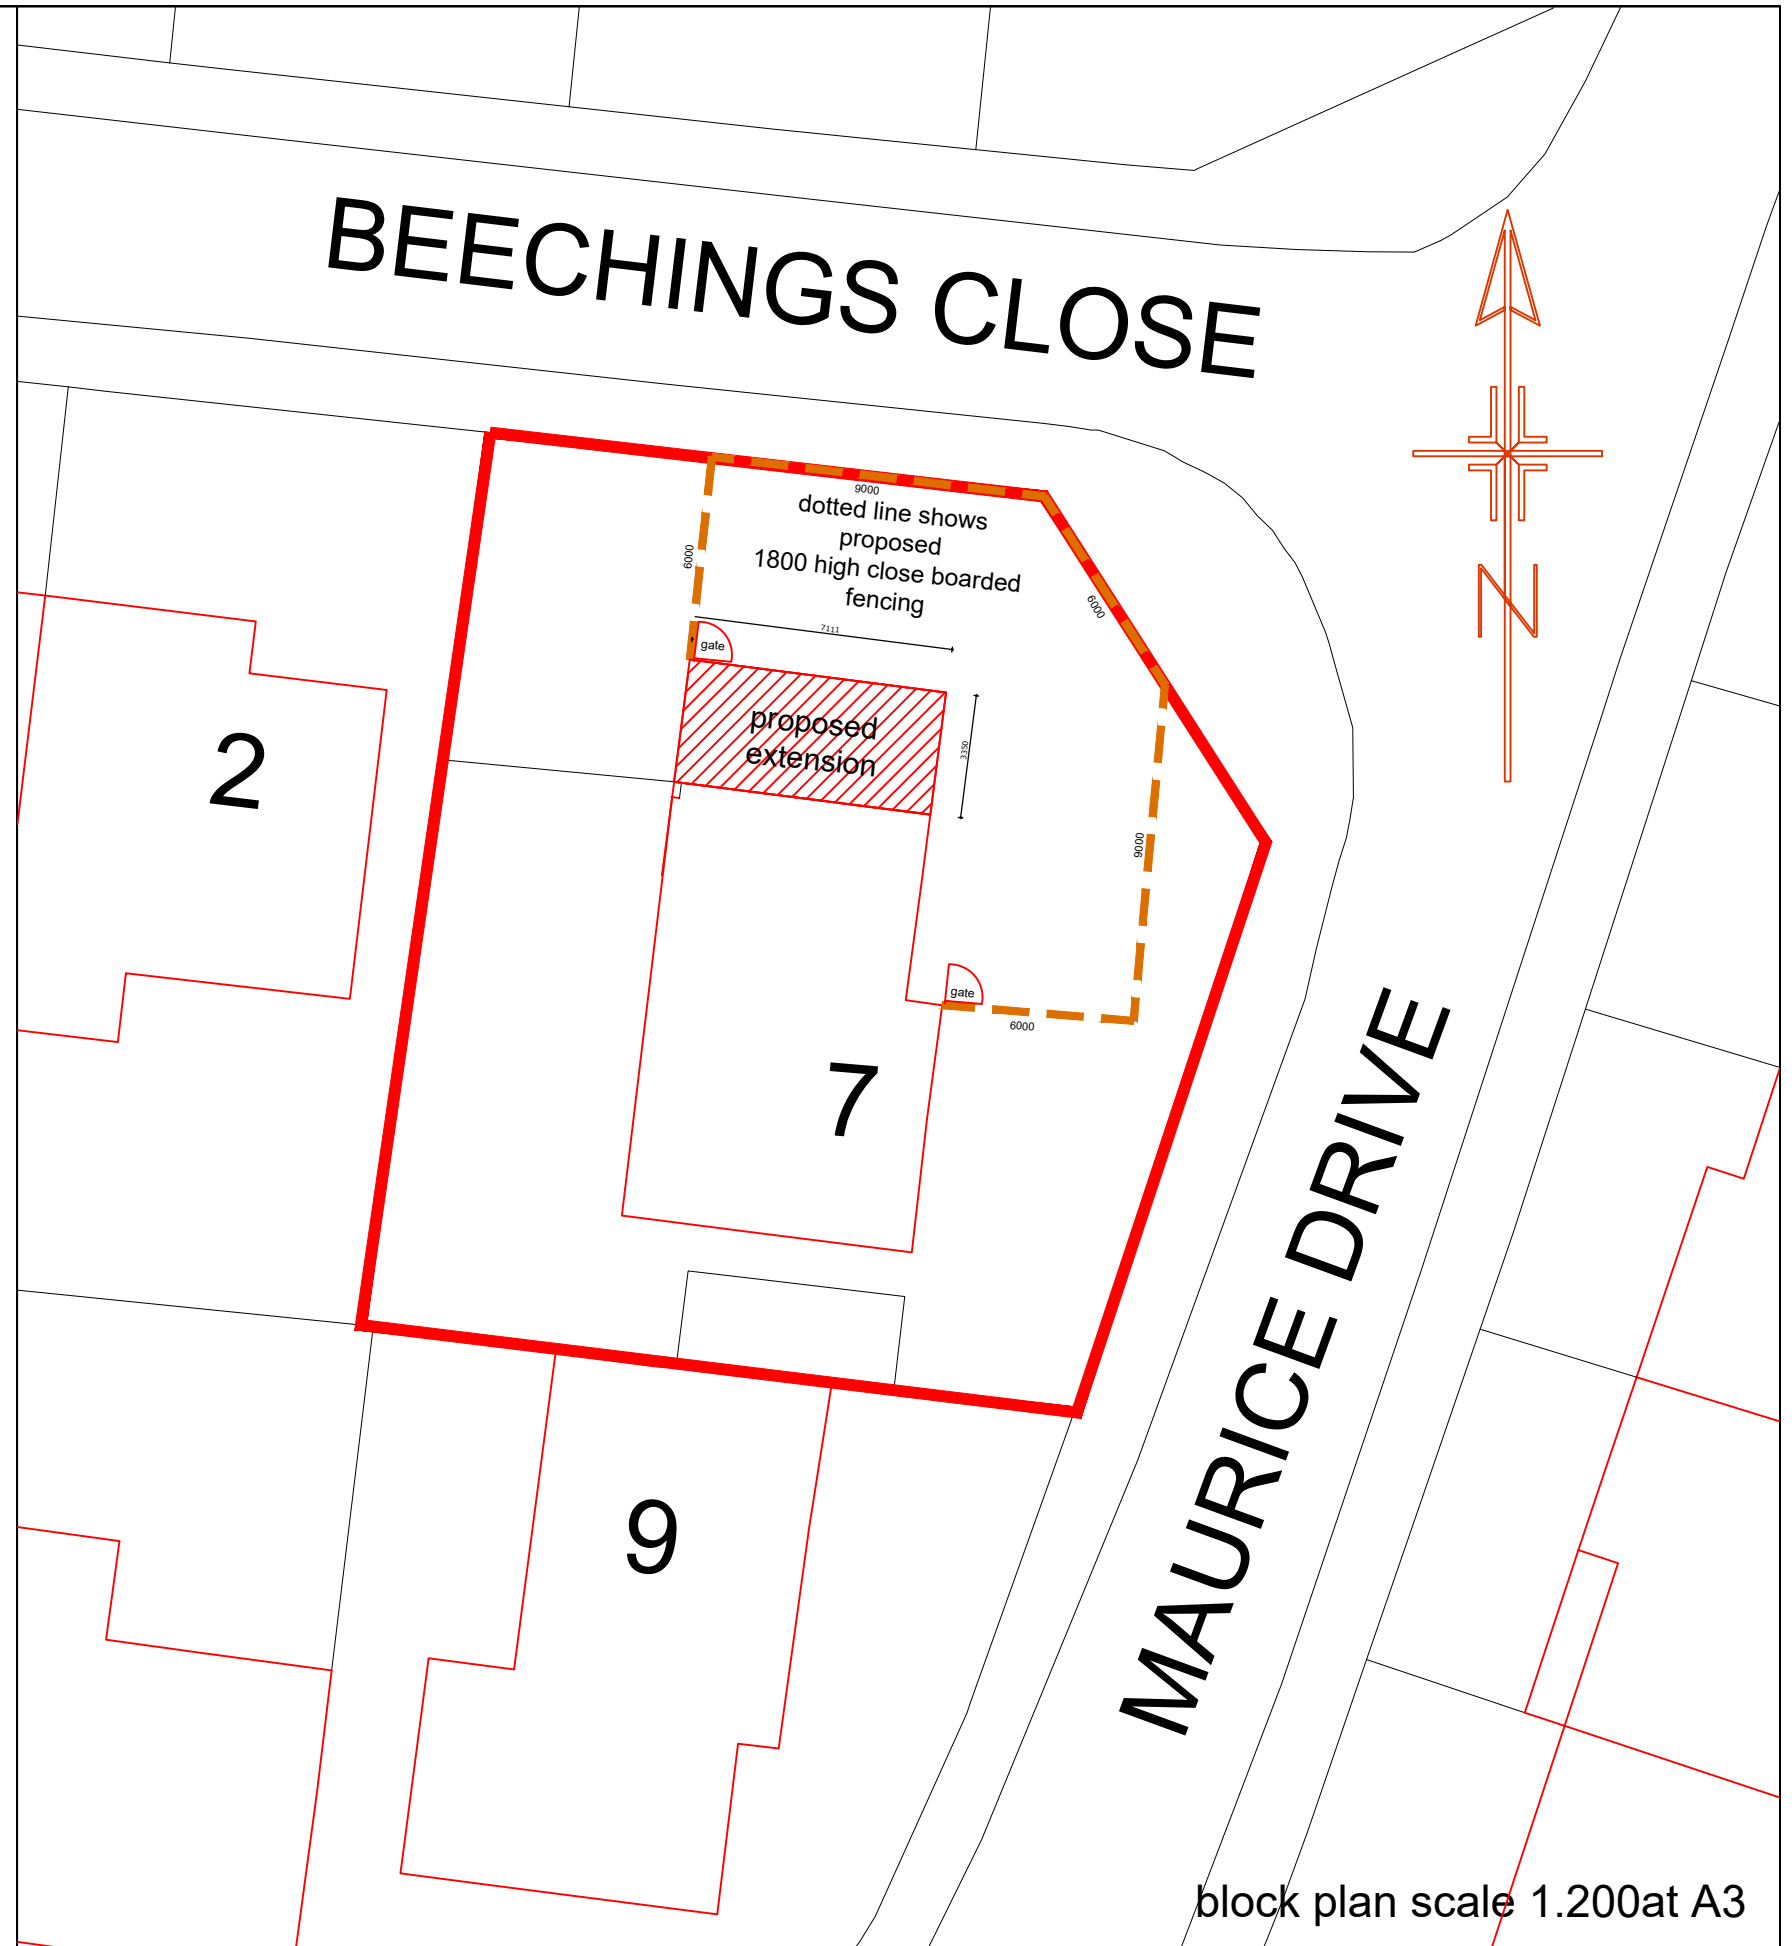

North Elevation

North East Elevation

East Elevation

South Elevation

West Elevation

close-boarded  
fencing elevations 1.100at A3

block plan scale 1.200at A3

7 Maurice Drive, Countesthorpe, Leics LE8 5PH - Mr and Mrs Proctor