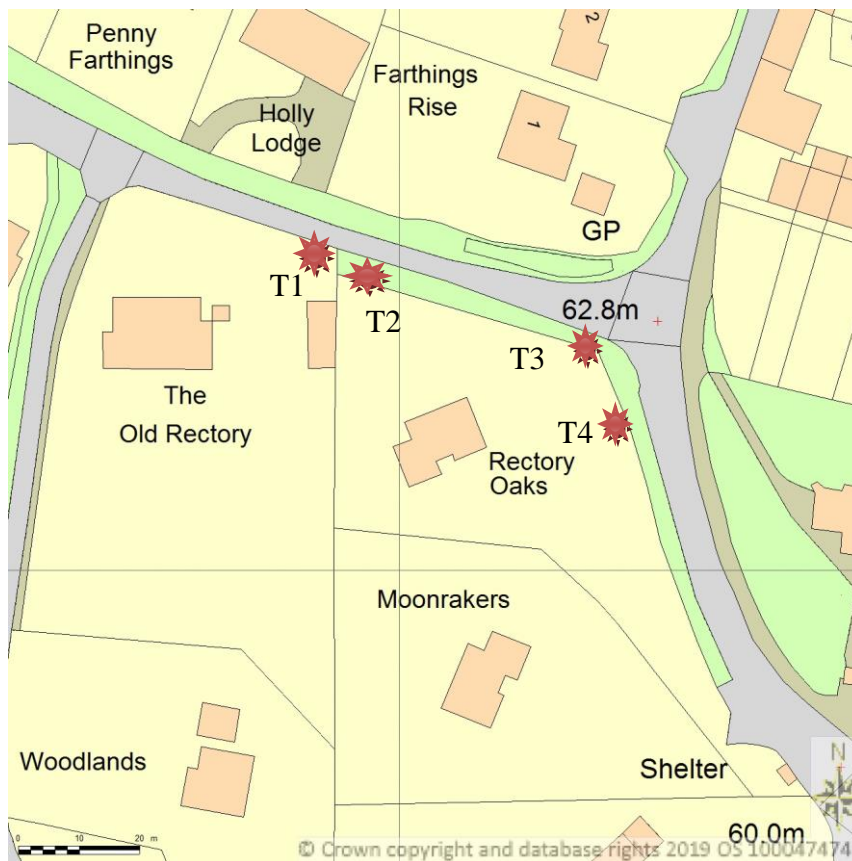

SITE ADDRESS: Rectory Oaks, Plymtree EX152JU MAP REF 080923CD

CENTRE COORDINATES: 305106, 102922

Supplied by Streetwise Maps Ltd
www.streetwise.net
Licence No: 100047474
31/10/2023 08:36