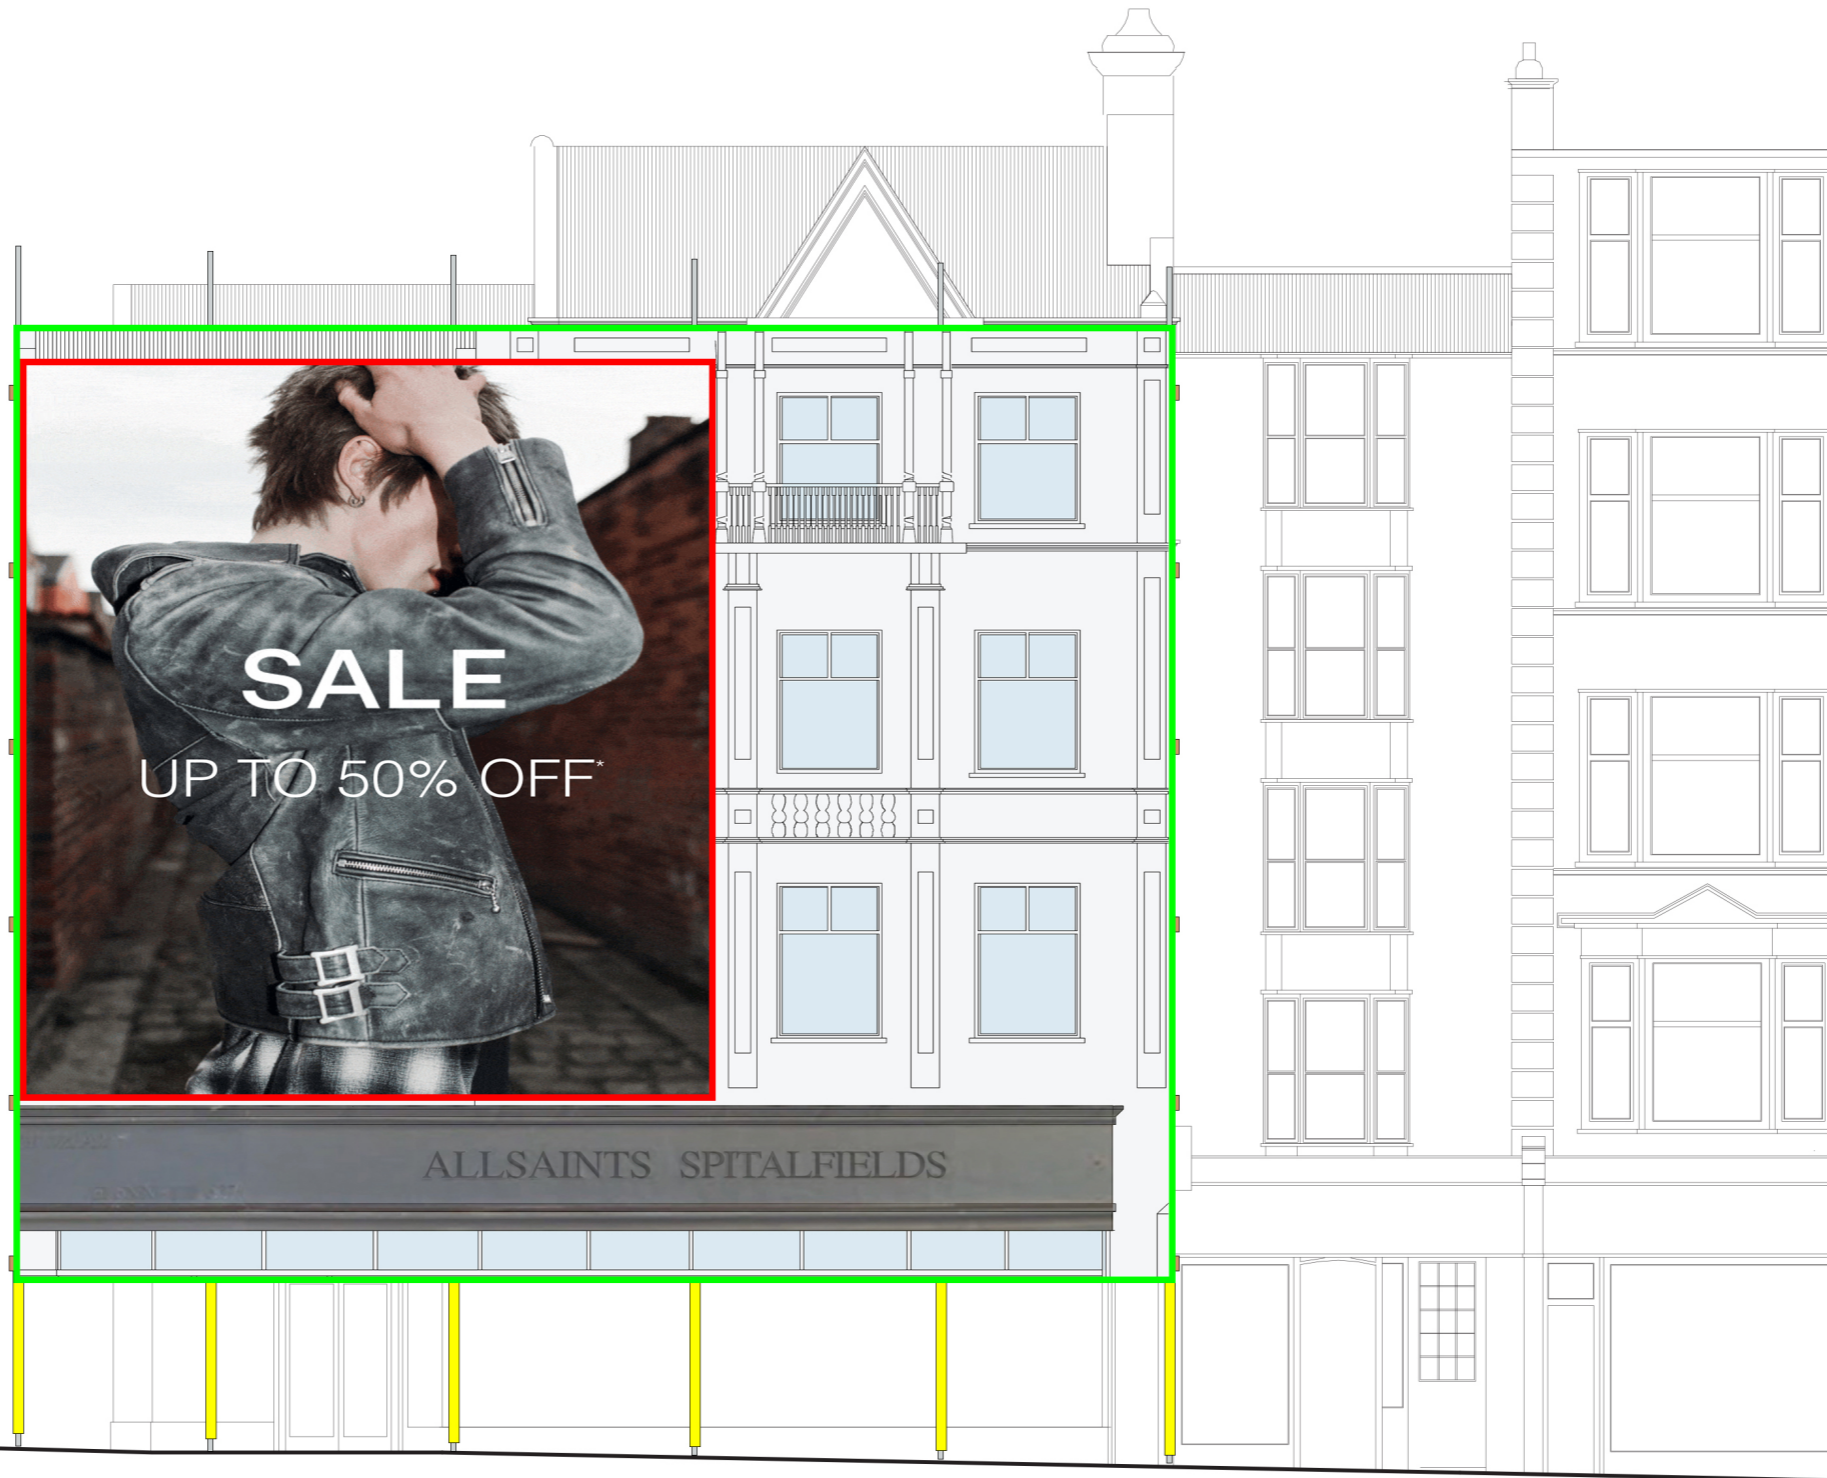

- Scaffold Shroud HD 1:1
- Building Image
- Advert Area

East Street

LOCATION	GEO. COORDINATES	DRAWING NO.	TITLE	NOTES	DATE	PROJECT	PRODUCED BY
62-63 East Street Brighton BN1 1HQ	X: 531171 & Y:104003. LAT:50.820722 & LONG:-0.139181.	MCoOOH 6006A	Proposed Front Elevation	Scale: 1:100 @ A3	30th October 2023	NATIONAL BANNERS	<b>MediaCo</b> Out of Home