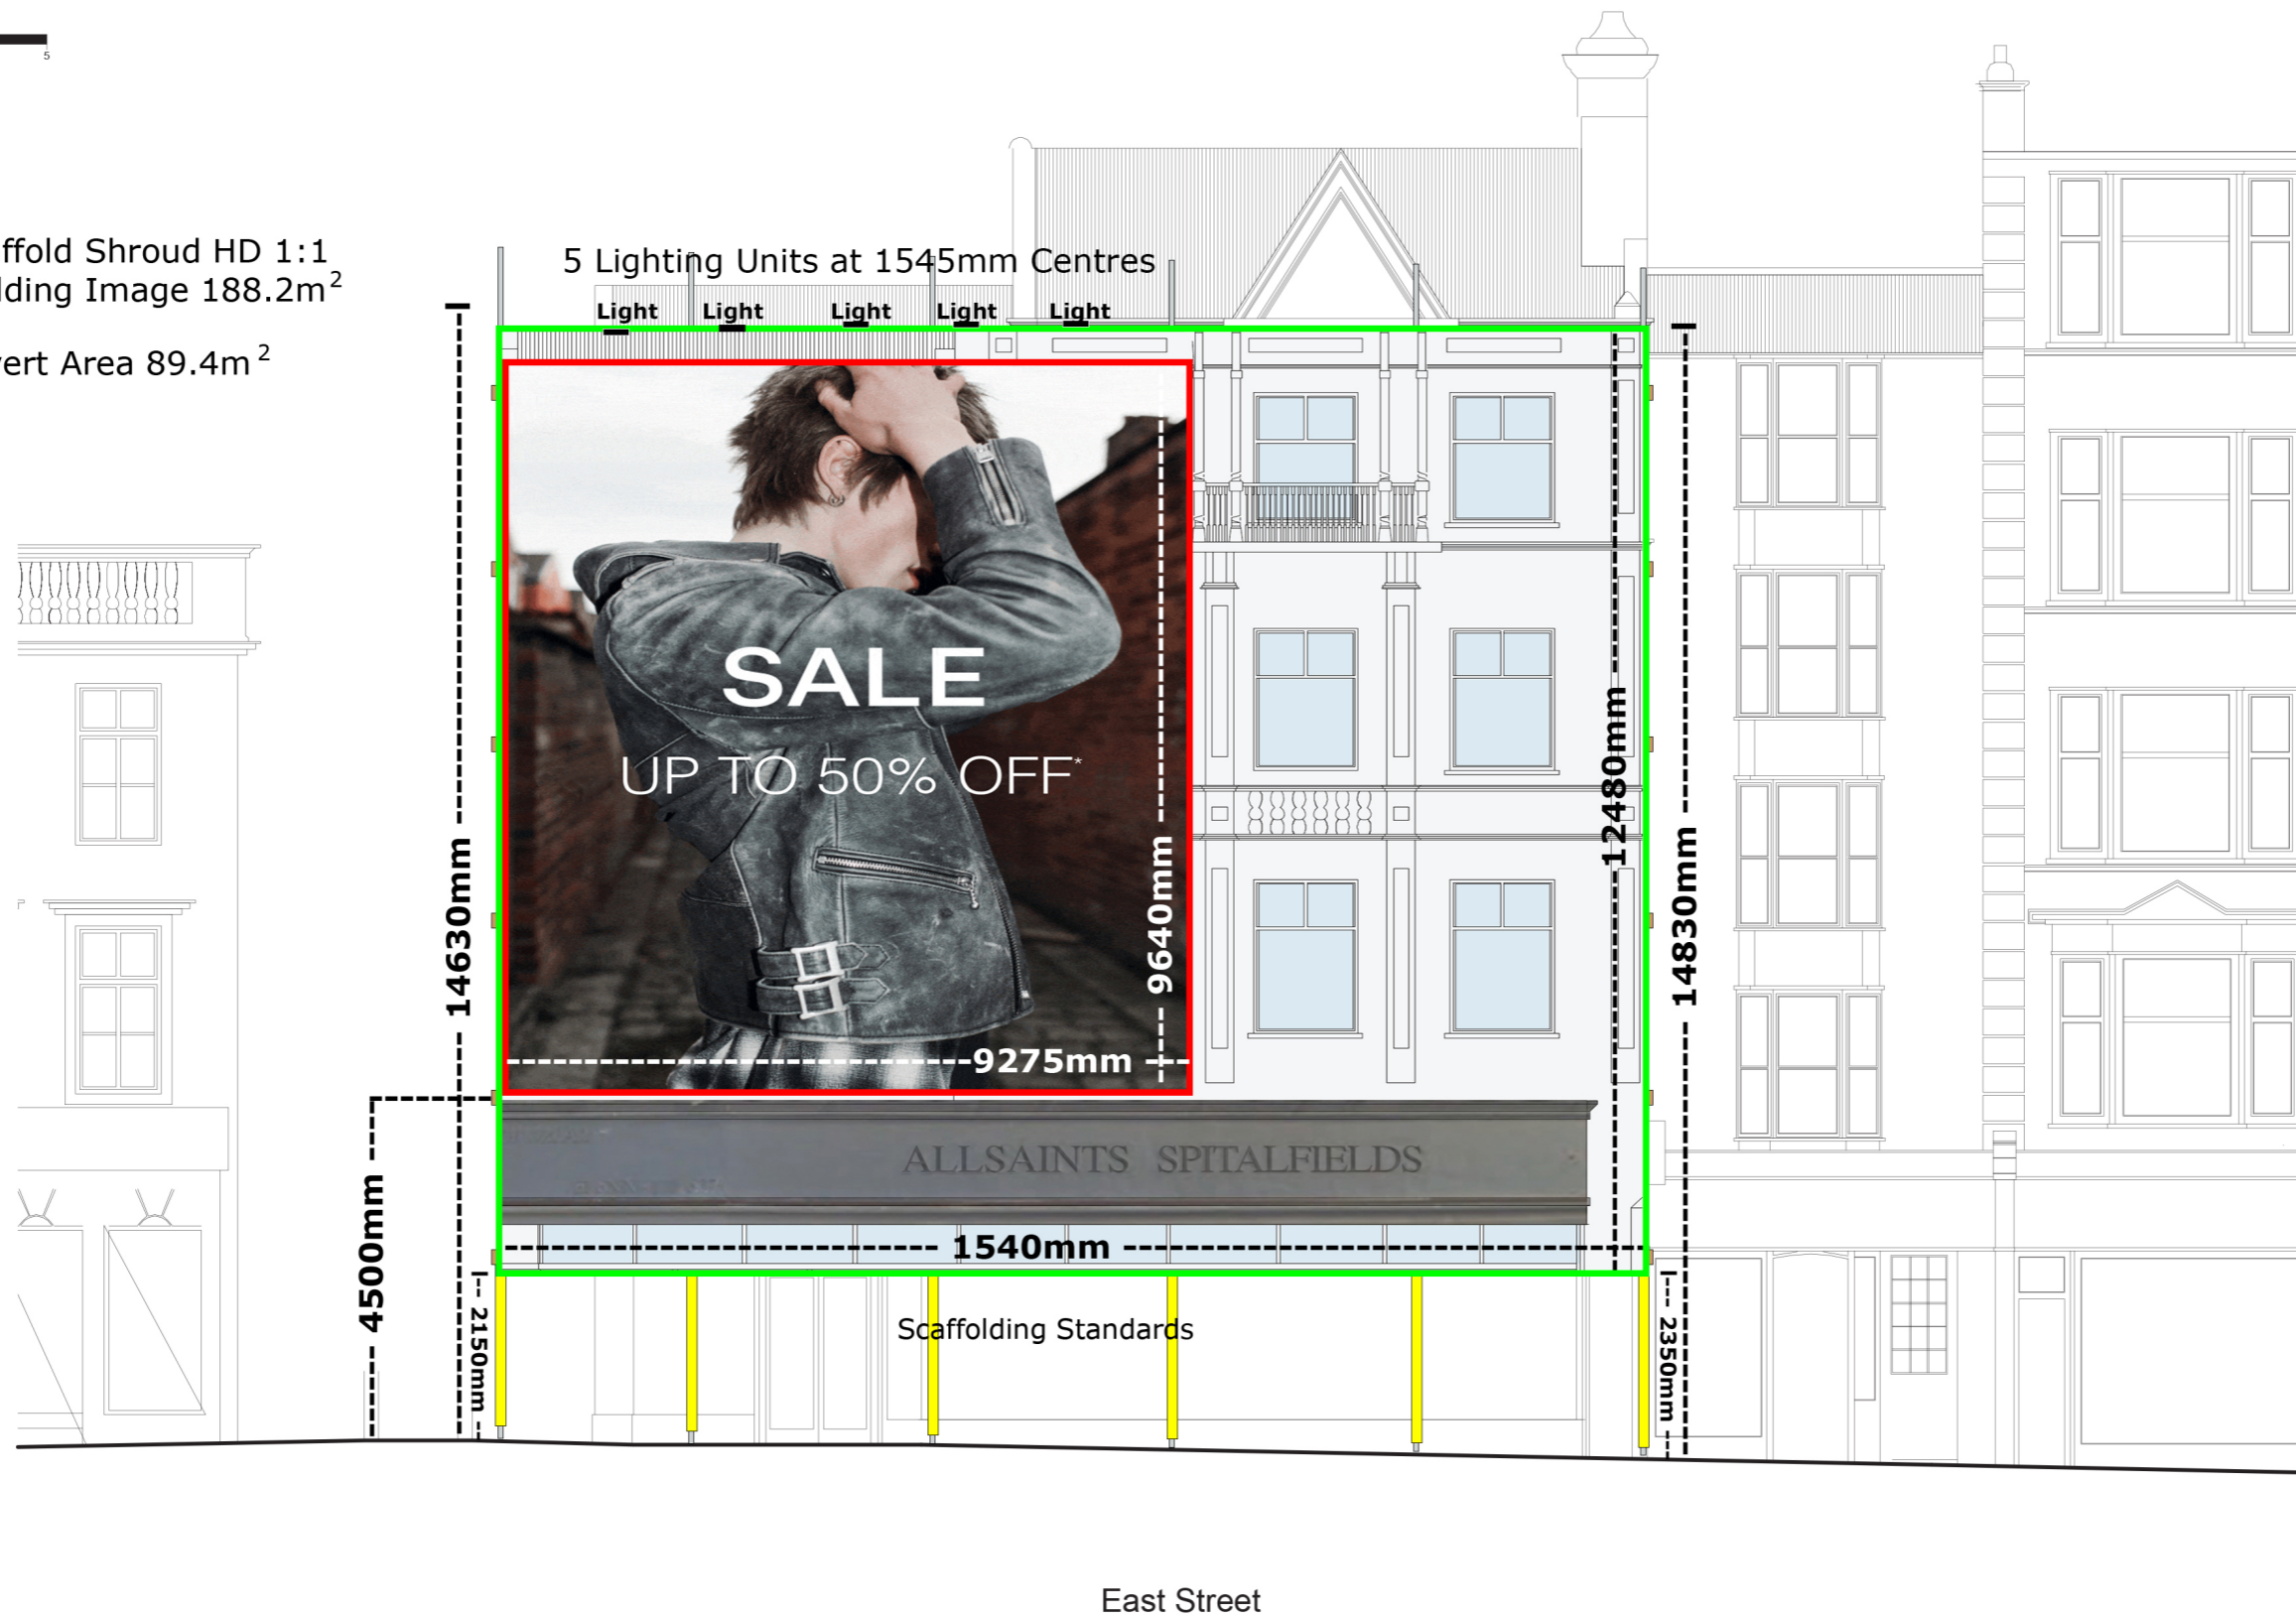

- Scaffold Shroud HD 1:1  
Building Image 188.2m<sup>2</sup>
- Advert Area 89.4m<sup>2</sup>

LOCATION	GEO. COORDINATES	DRAWING NO.	TITLE	NOTES	DATE	PROJECT	PRODUCED BY
62-63 East Street Brighton BN1 1HQ	X: 531171 & Y:104003. LAT:50.820722 & LONG:-0.139181.	MCoOOH 6007	Integrated Advert Detail	Scale: 1:100 @ A3	30th October 2023	NATIONAL BANNERS	<b>MediaCo</b> Out of Home