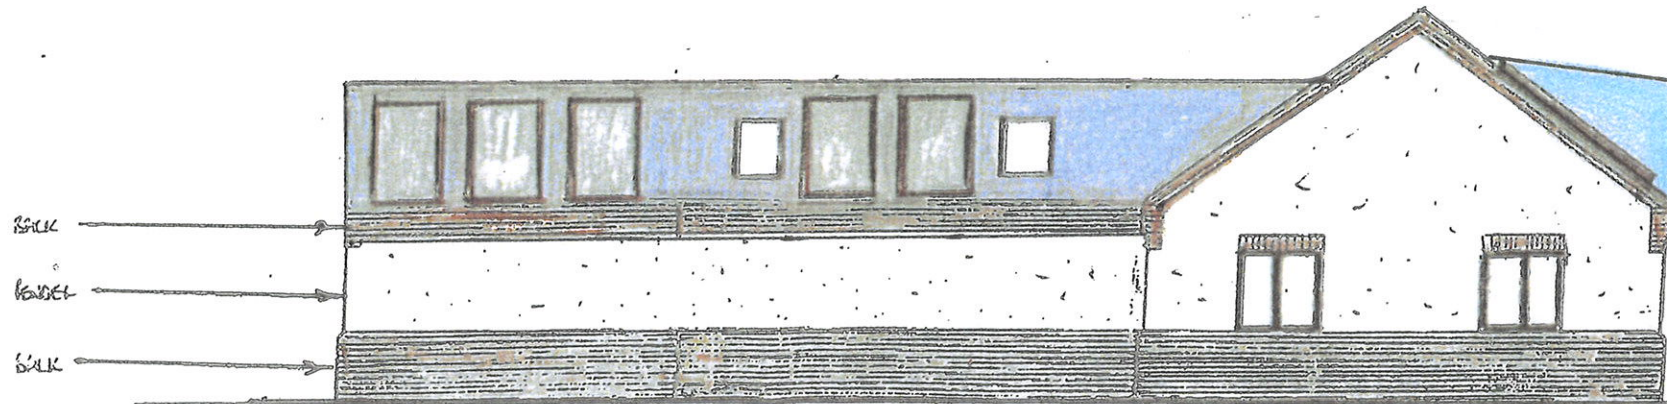

EAST ELEVATION - SECTION CC - DRG N° BV/BALC/04

WEST ELEVATION - SECTION BB - DRG N° BV/BALC/04

NO.	DATE	DESCRIPTION	BY
ARCHITECTURAL BUILDING DESIGN SERVICES			
<small>PO BOX 7261, Airedale, Darbyshire, G55 6BA Tel: 07773 889 597 E-mail: abcd@abcd.co.uk Web Site: www.abcd.co.uk</small>			
BELLA VIEW STATION ROAD UPPER BROUGHTON LE14 3SD			
DRG N° BV/BALC/15			
SCALE 1:100			
EAST AND WEST ELEVATIONS			
EXISTING			