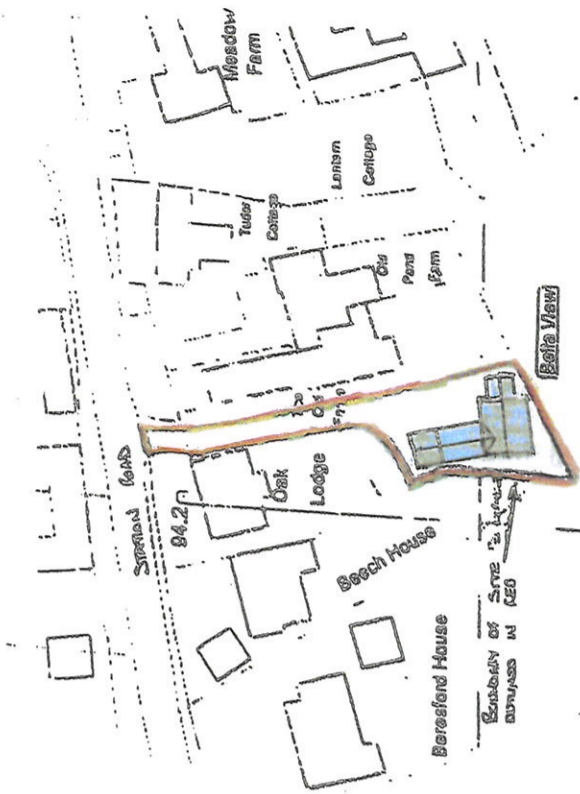

FRONT ELEVATION

REAR ELEVATION

BLOCK PLAN 1:500

REF:	DATE:	DESCRIPTION:	BY:
ARCHITECTURAL DRAWINGS DESIGN SERVICES			
PO BOX 2281, ABERYSTWYTH, DEWNPORRE, DEWNPORRE			
TEL: 01772 823 827			
E-MAIL: info@adsdesign.co.uk			
Bella View, SIMON ROAD UPPER BROUGHTON, LE14 3BB			
D16 N° EV / RALC / DS			
SCALE 1:100			
FRONT AND REAR ELEVATIONS			
EXISTING			