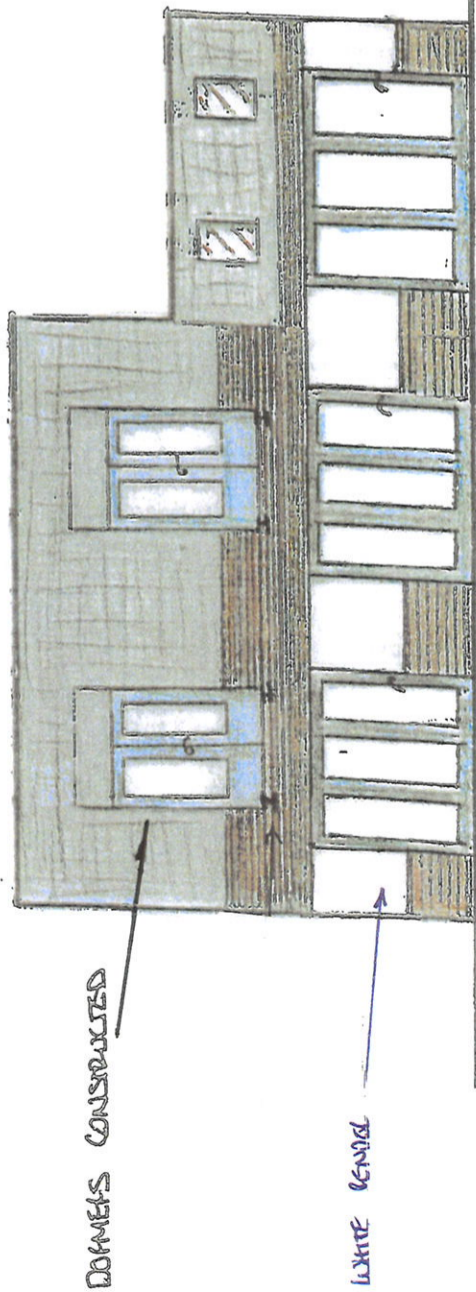

FRONT ELEVATION

REAR ELEVATION

BLOCK PLAN 1:500

REF:	DATE:	DESCRIPTION:	BY:
ARCHITECTURAL DRAWINGS DESIGN SERVICES			
PO BOX 2281, ABERYSTWYTH, DEWNPORRE, DEWNPORRE			
TEL: 01772 823 827			
E-MAIL: info@adsdesign.co.uk			
Bella View, SIMON ROAD UPPER BROUGHTON, LE14 3BB			
D16 N° EV / RALC / DS			
SCALE 1:100			
FRONT AND REAR ELEVATIONS			
EXISTING			