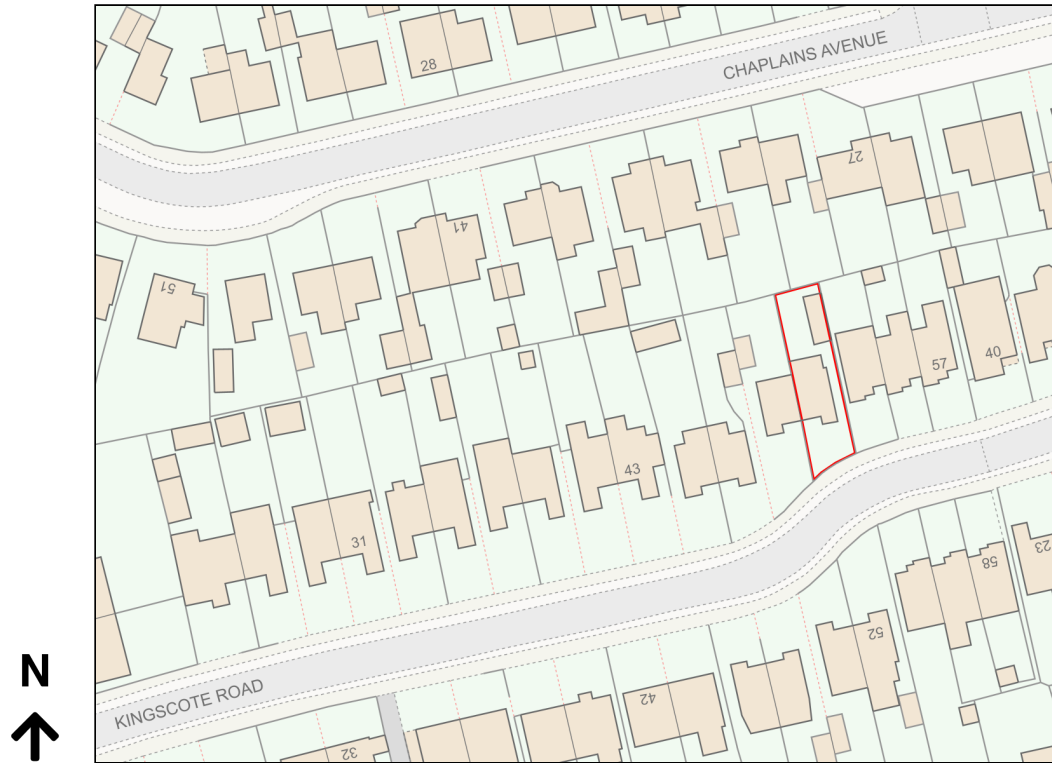

Location Plan

Site Address: 51, Kingscote Road, Cowplain, Waterlooville, PO8 8QD

Date Produced: 27-Oct-2023

Scale: 1:1250 @A4

Planning Portal Reference: PP-12561598v1