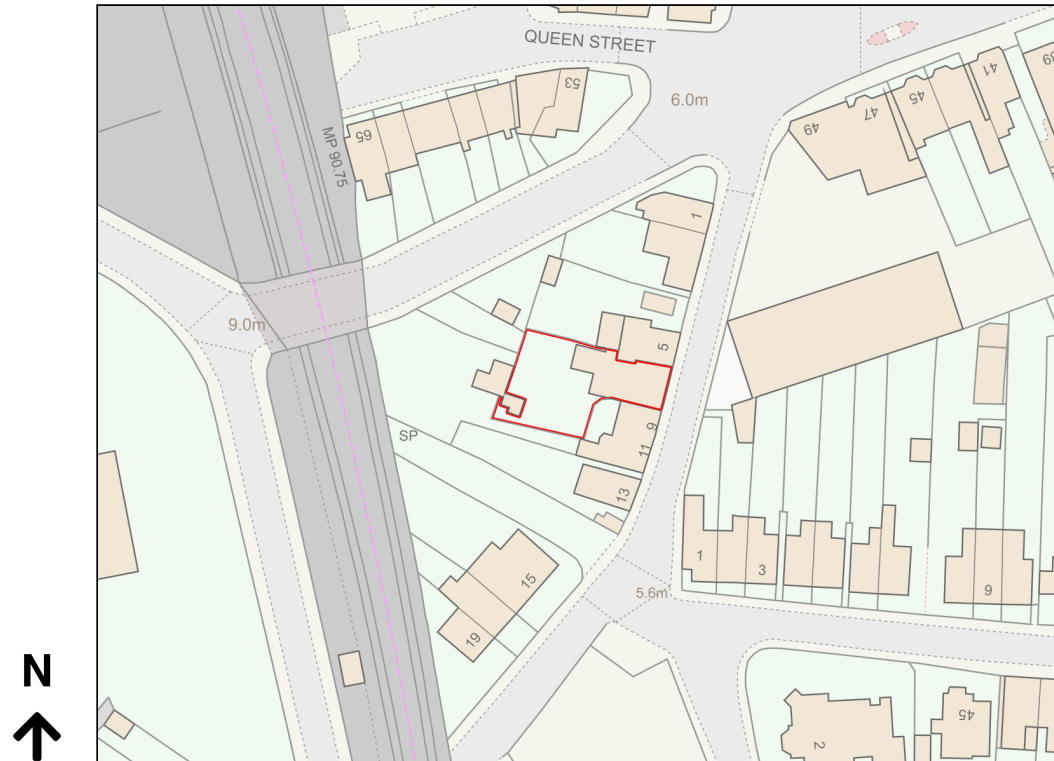

Location Plan

Site Address: 7, Blenheim Road, Deal, CT14 7AJ

Date Produced: 10-Oct-2023

Scale: 1:1250 @A4

Planning Portal Reference: PP-12519673v1