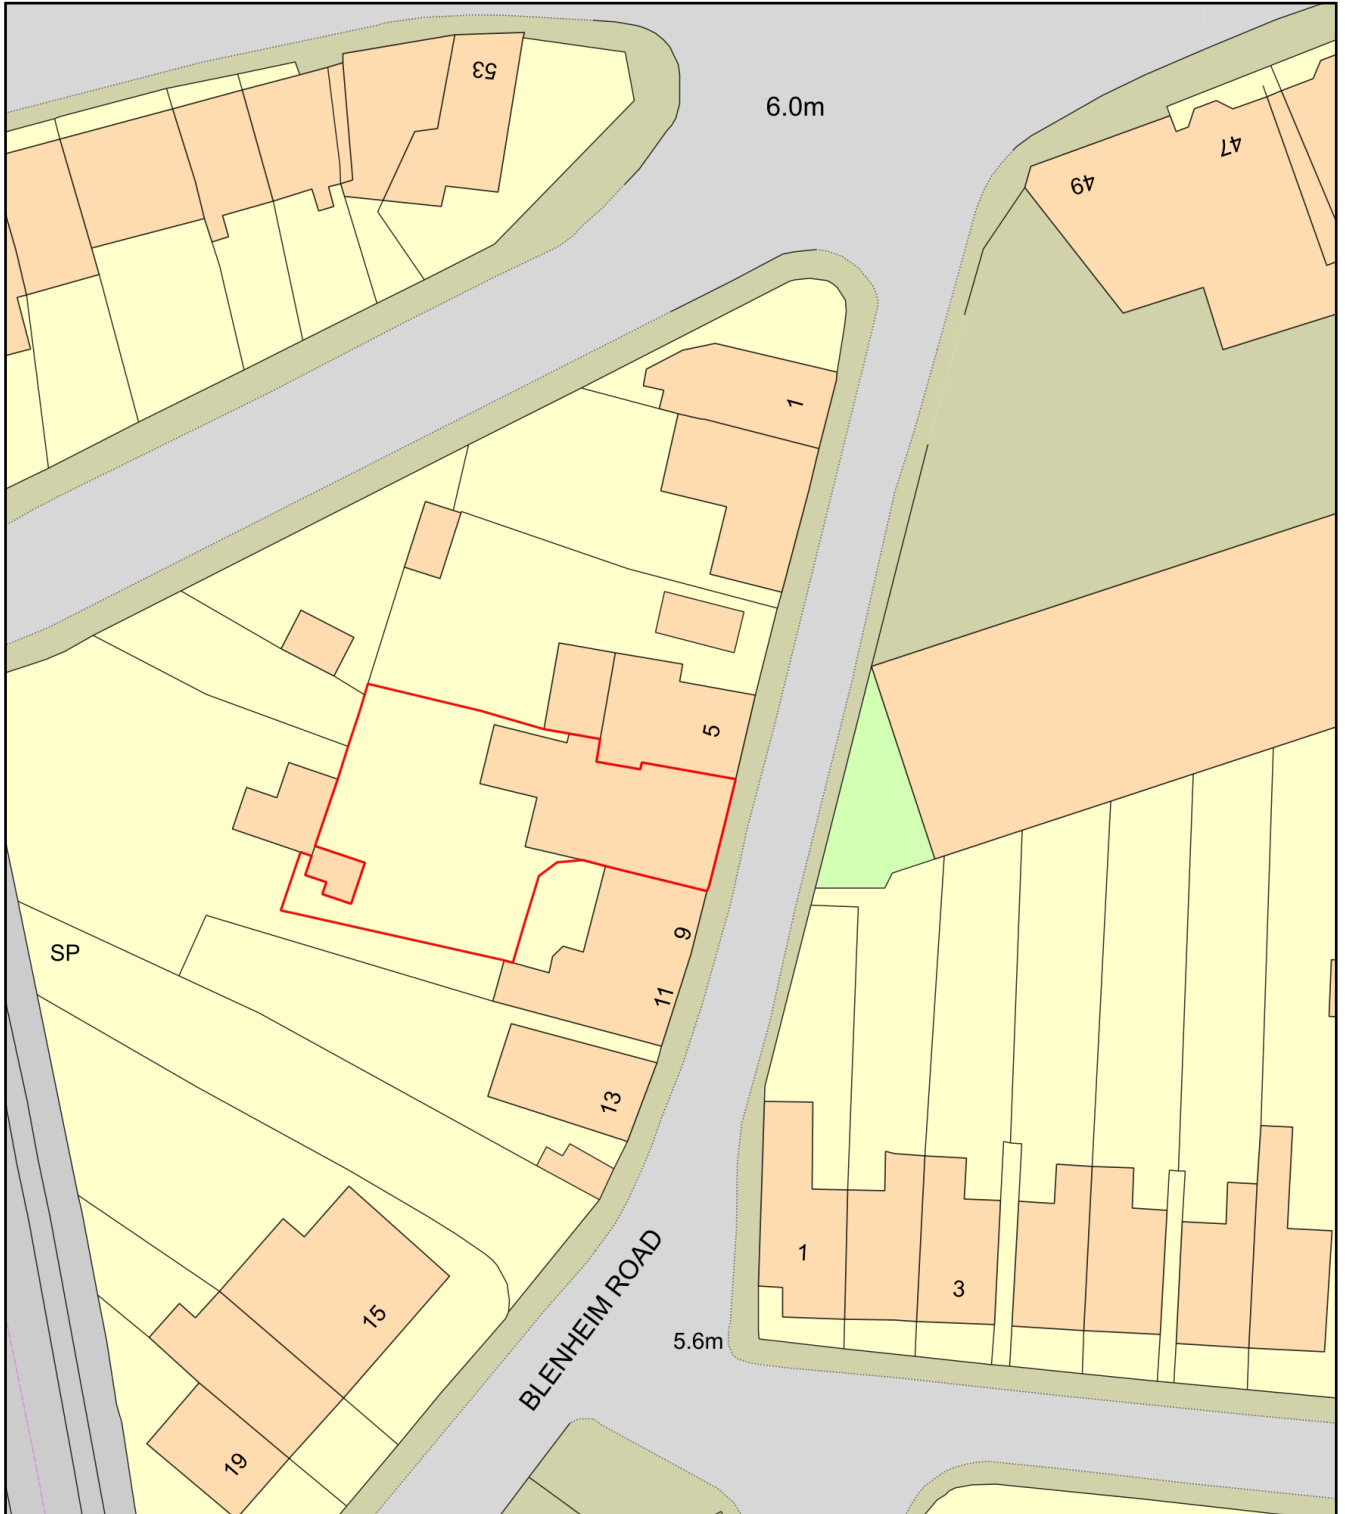

# Chimneys to fix

Plan Produced for: Cynthia Barlow

Date Produced: 10 Oct 2023

Plan Reference Number: TQRQM23283131036659

Scale: 1:500 @ A4