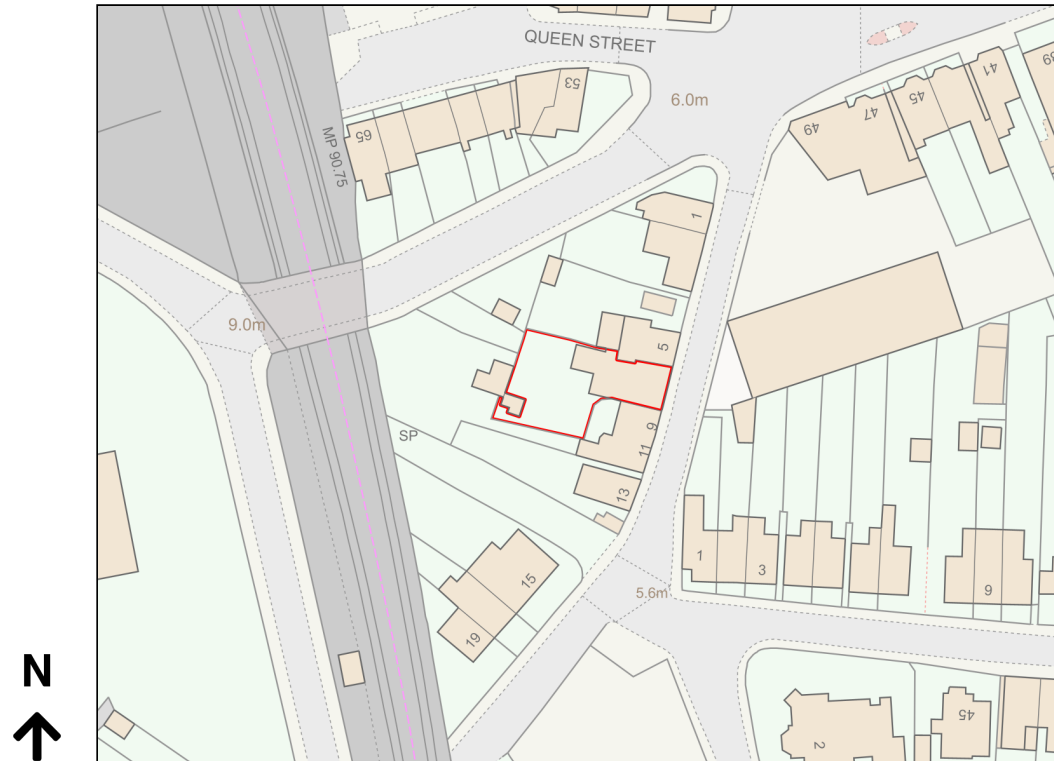

# Location Plan

Site Address: 7, Blenheim Road, Deal, CT14 7AJ

Date Produced: 10-Oct-2023

Scale: 1:1250 @A4

Planning Portal Reference: PP-12519673v1