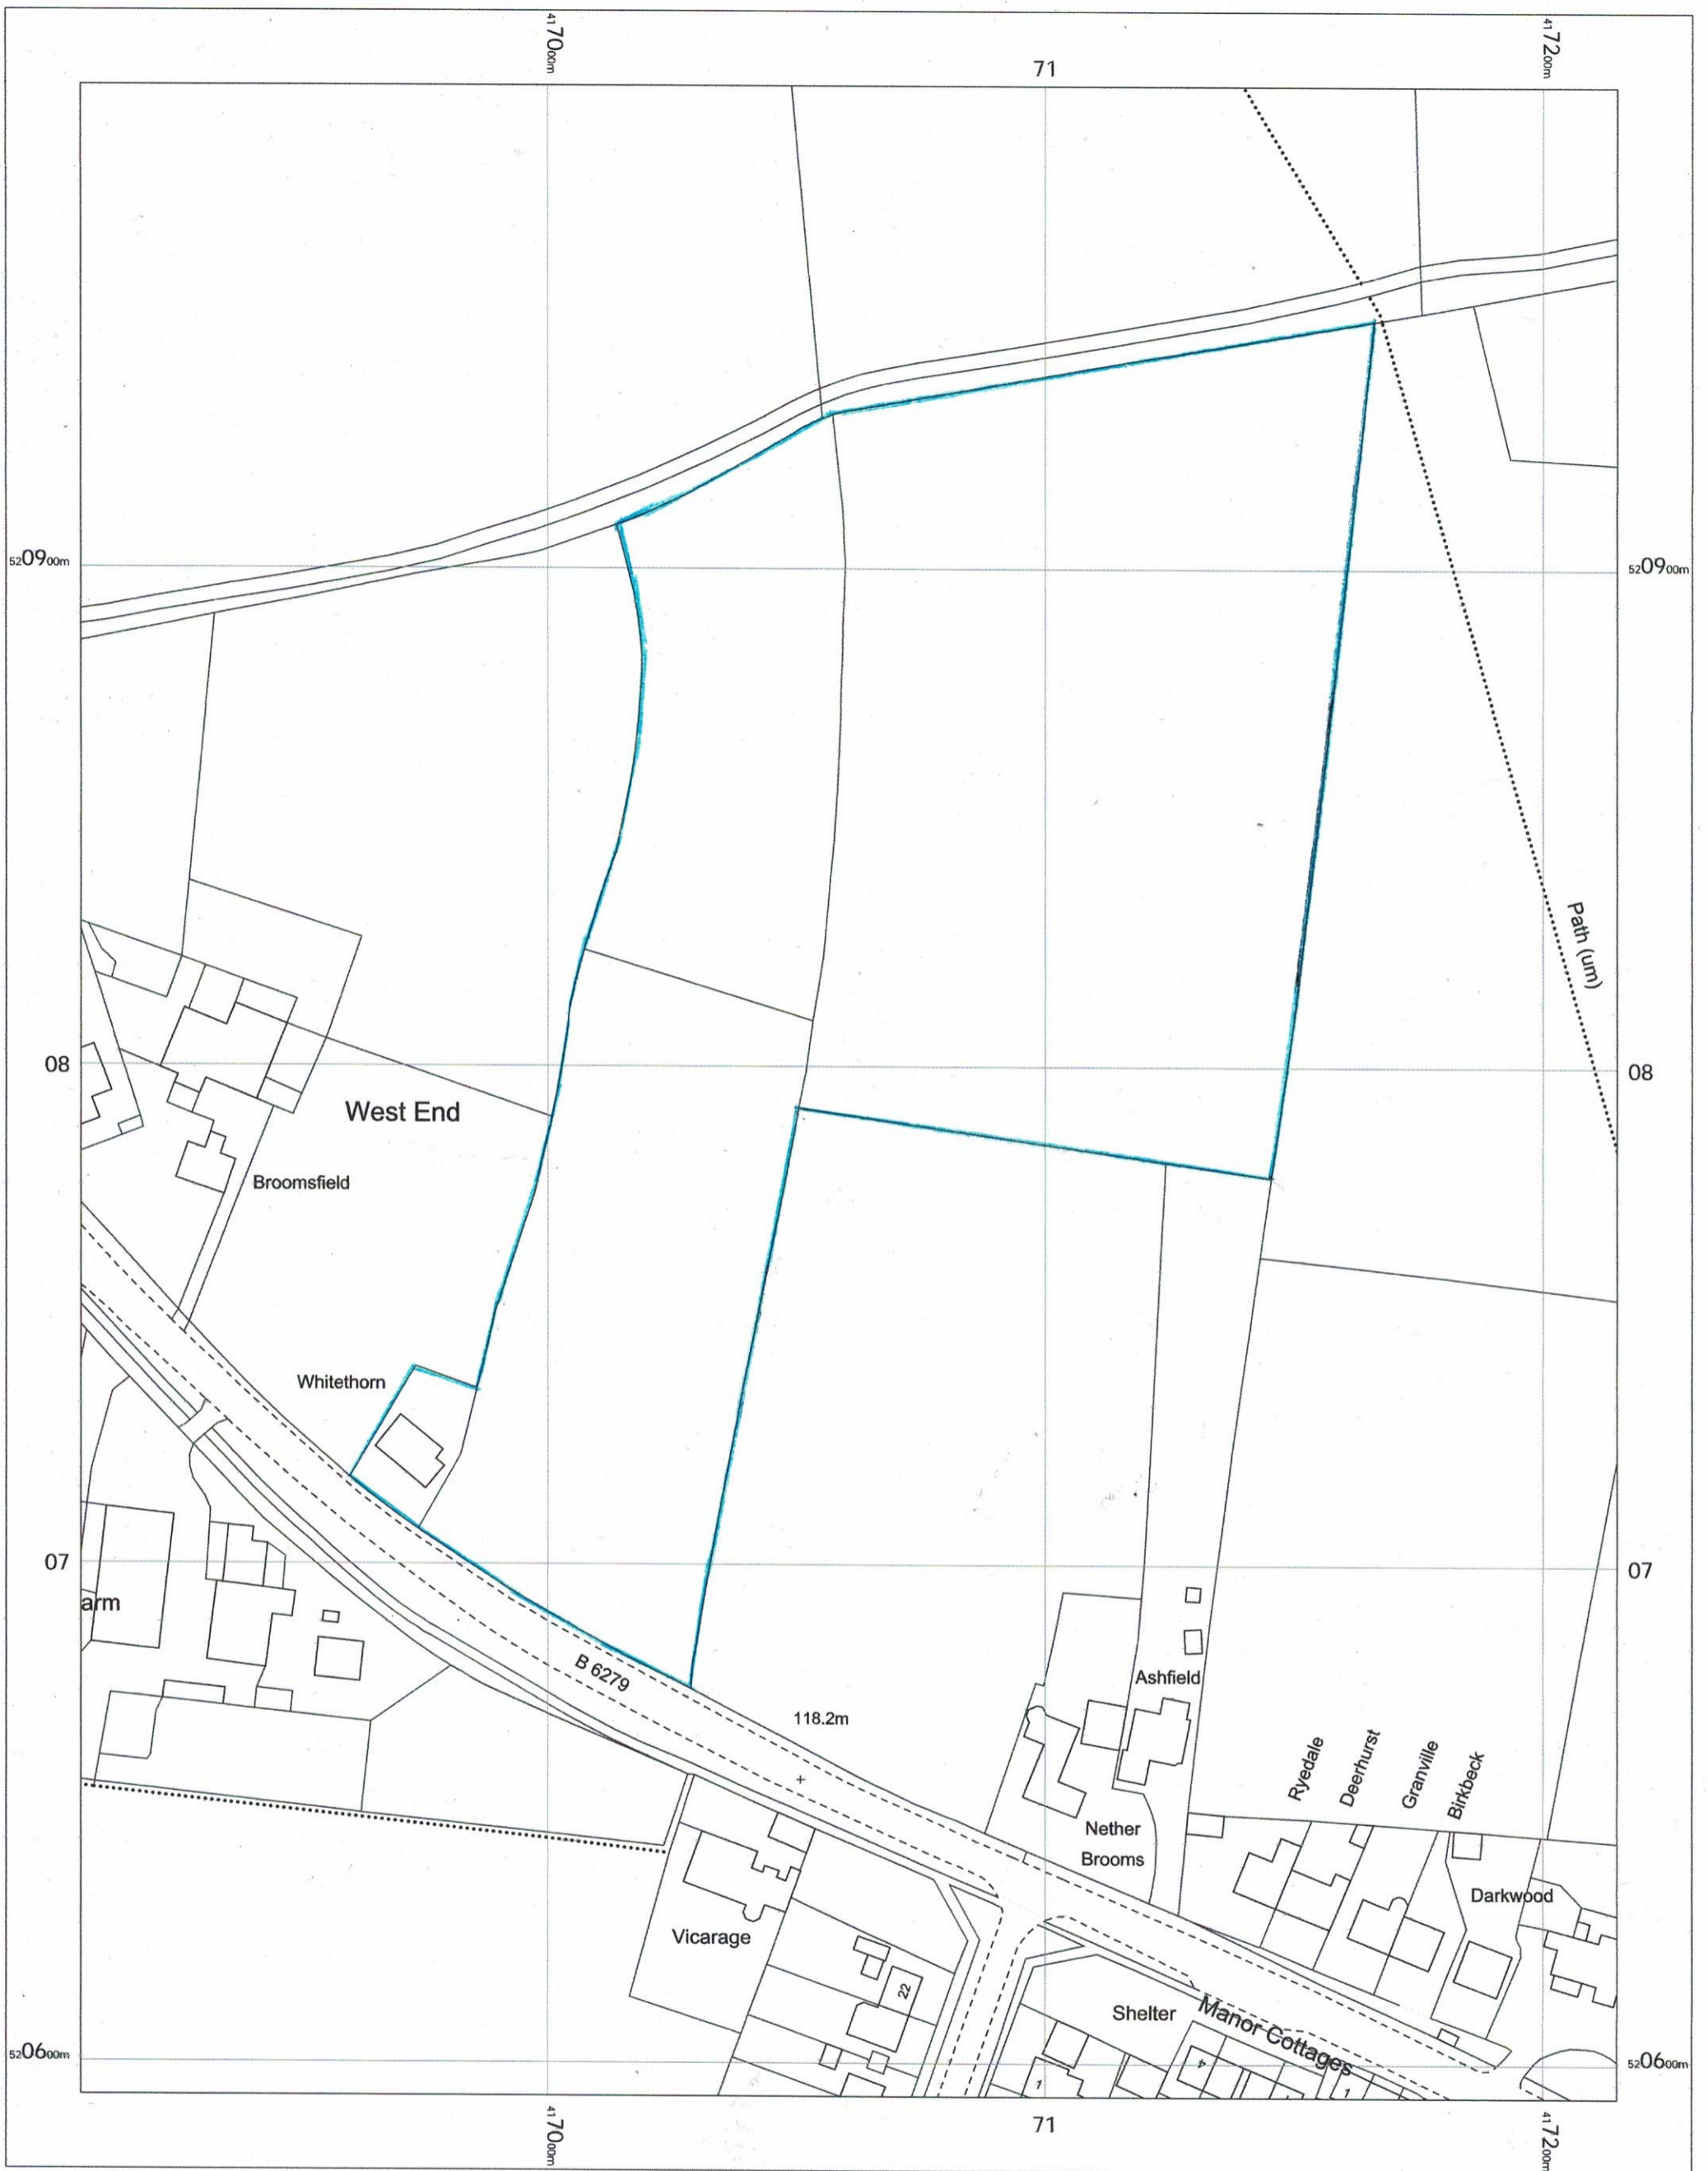

Whitethorn, Front Street

OS MasterMap 1250/2500/10000 scale
Tuesday, September 26, 2023, ID: BLJT-01127351
www.planningapplicationmaps.co.uk

1:1250 scale print at A3, Centre: 417061 E, 520795 N

©Crown Copyright Ordnance Survey. Licence no. 100051661