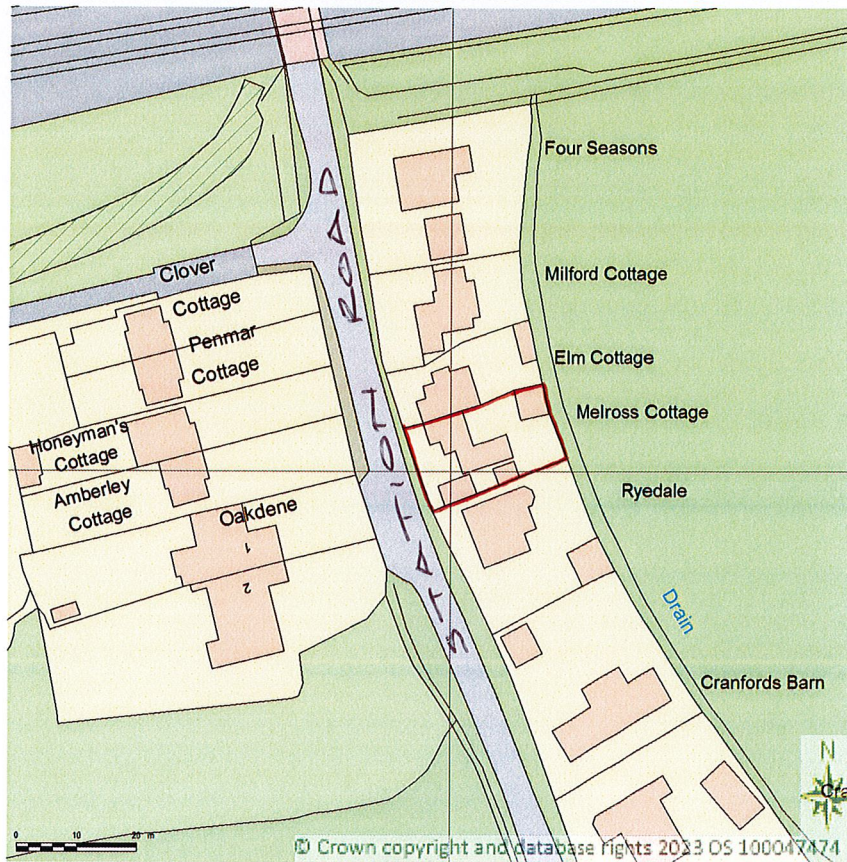

SITE LOCATION PLAN
AREA 2 HA
SCALE 1:1250 on A4
CENTRE COORDINATES: 476697, 154506

Supplied by Streetwise Maps Ltd
www.streetwise.net
Licence No: 100047474