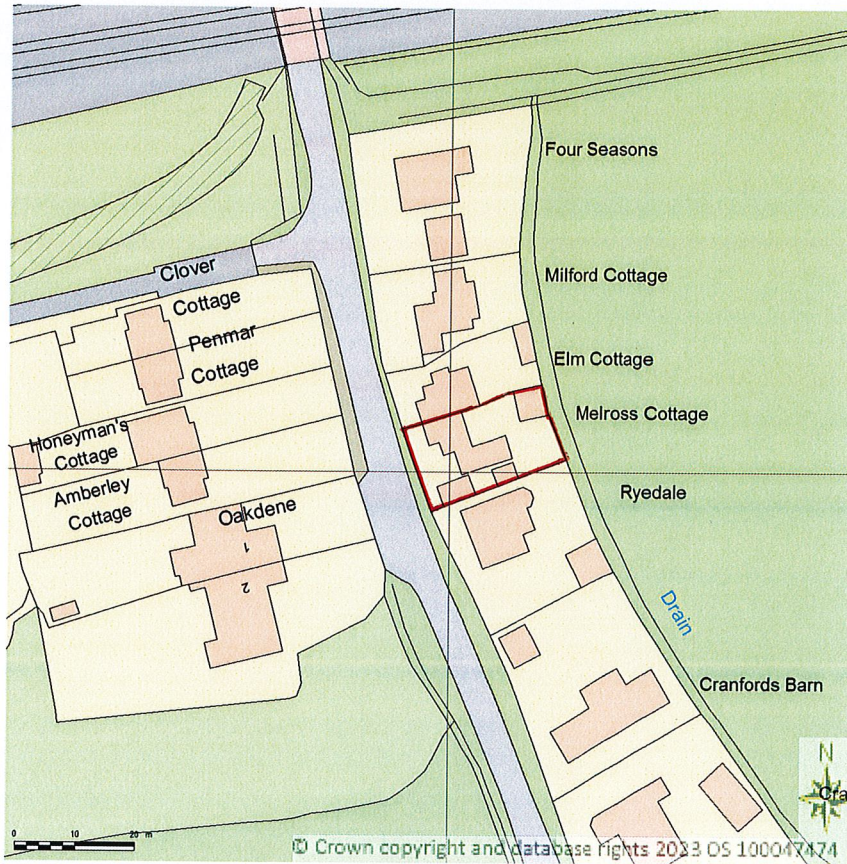

BLOCK/SITE PLAN
AREA 90m x 90m
SCALE 1:500 on A4
CENTRE COORDINATES: 476697, 154506

Supplied by Streetwise Maps Ltd
www.streetwise.net
Licence No: 100047474
30/10/2023 10:31:31

SITE LOCATION PLAN
AREA 2 HA
SCALE 1:1250 on A4
CENTRE COORDINATES: 476697, 154506