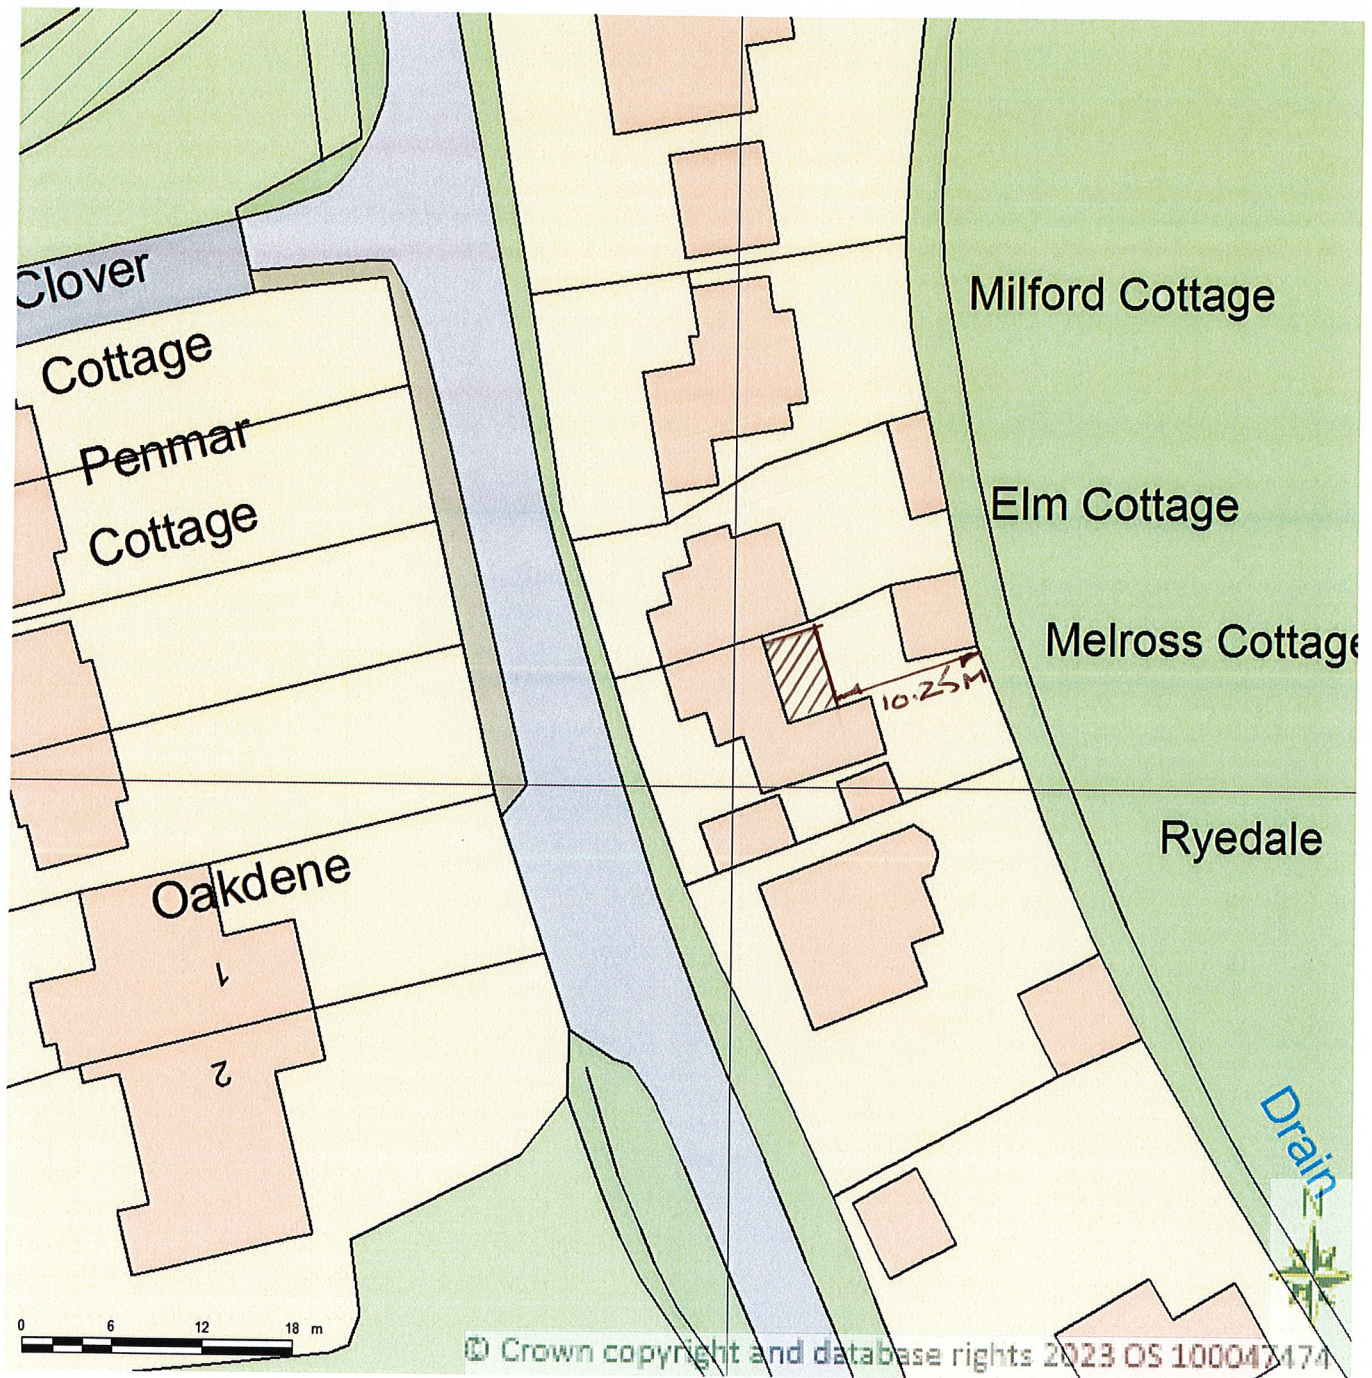

BLOCK/SITE PLAN
AREA 90m x 90m
SCALE 1:500 on A4
CENTRE COORDINATES: 476697, 154506

Supplied by Streetwise Maps Ltd
www.streetwise.net
Licence No: 100047474
30/10/2023 10:31:31

SITE LOCATION PLAN
AREA 2 HA
SCALE 1:1250 on A4
CENTRE COORDINATES: 476697, 154506