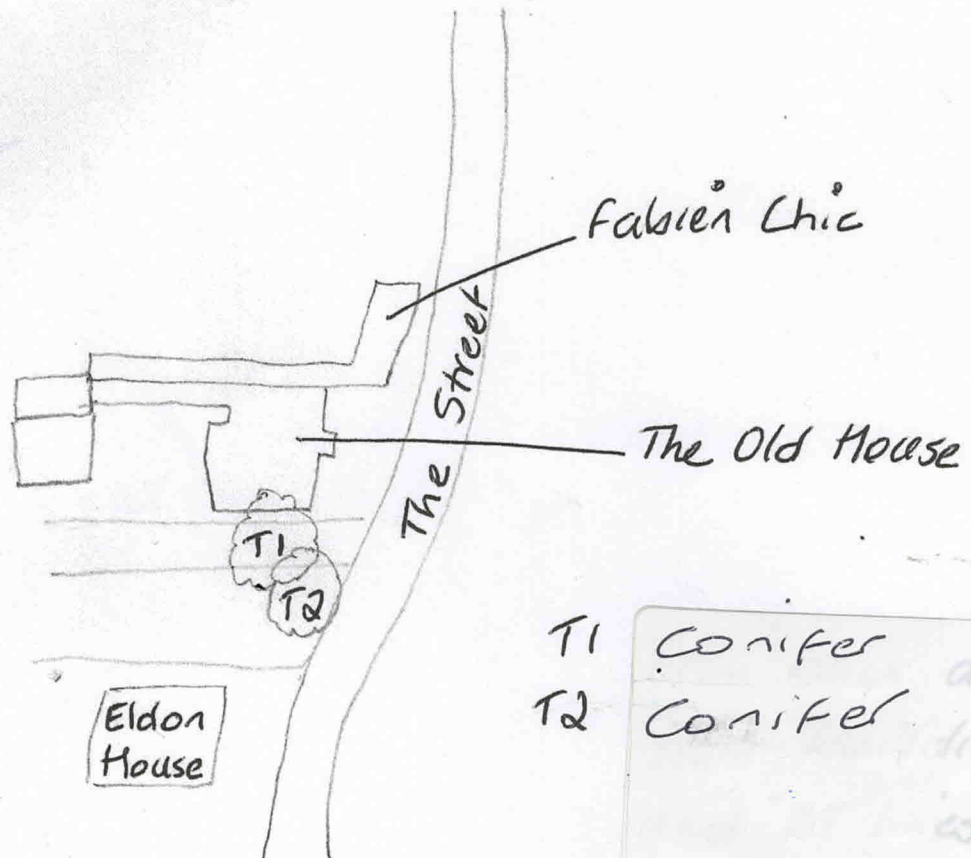

31st Oct 2023

The Old House
The Street
Eversley
RG27 0PJ.

Remove T1 & T2 Conifers to ground level.

Neighbour has removed an Ash tree which now leaves T1 & T2 exposed and leaning towards the road!