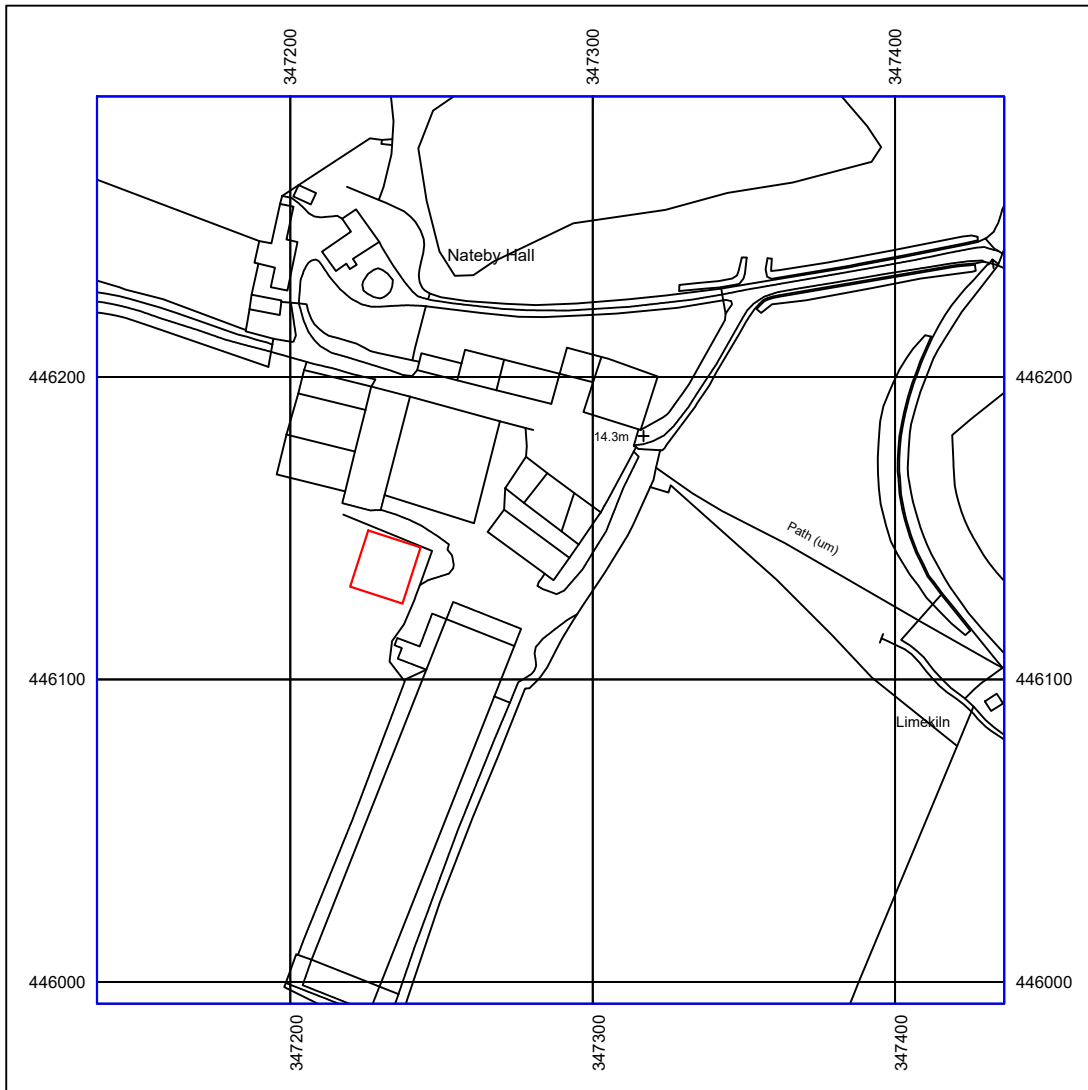

Stanfords Planning Map Data

Production Date: 04 October 2023

Top Left: 347136.062 446292.793 Bottom Right: 347436.062 445992.793

© Crown copyright and database rights 2023 Ordnance Survey OS100035409.

Reproduction in whole or in part is prohibited without the permission of Ordnance Survey

CLIENT: MR P GARDNER

**PROJECT: AGRICULTURAL STORAGE
BUILDING (MIDDEN)**

**LOCATION: NATEBY HALL FARM, FORD
GREEN, PRESTON PR3 0JQ**