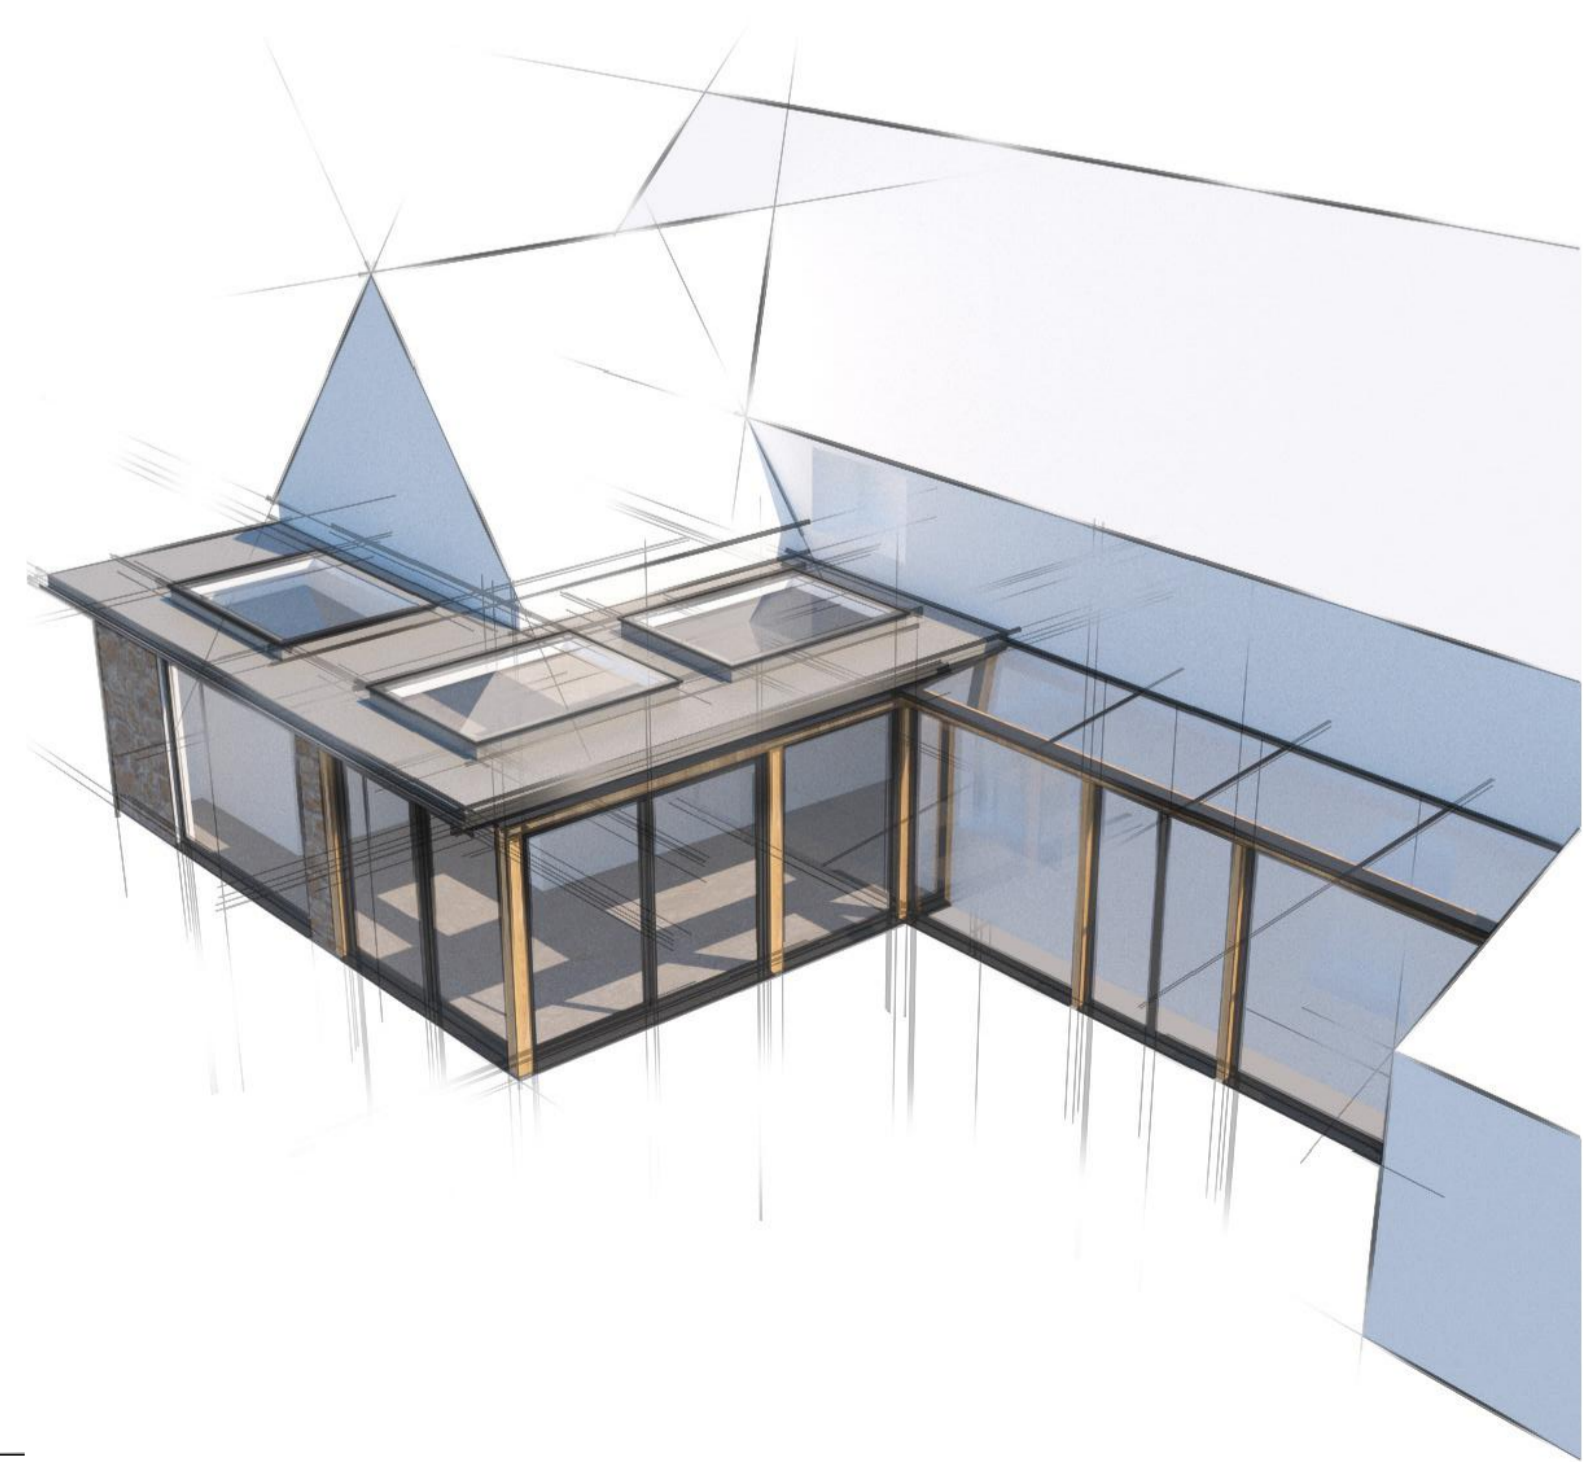

North Elevation (1:100)

West Elevation (1:100)

East Elevation (1:100)

T: 07734323187
 E: hello@third-design.co.uk
 W: www.third-design.co.uk

Client Gill Beddows
 Site Address Brookover Farm,
 Orchardleigh,
 BA11 2PB
 Drawing Title PROPOSED Floor Plans, Site Plan
 & Elevations
 Scale 1:50, 1:100, 1:1250 @ A1
 Date July 2023
 Drawn SAF
 Drg No 0555/101A