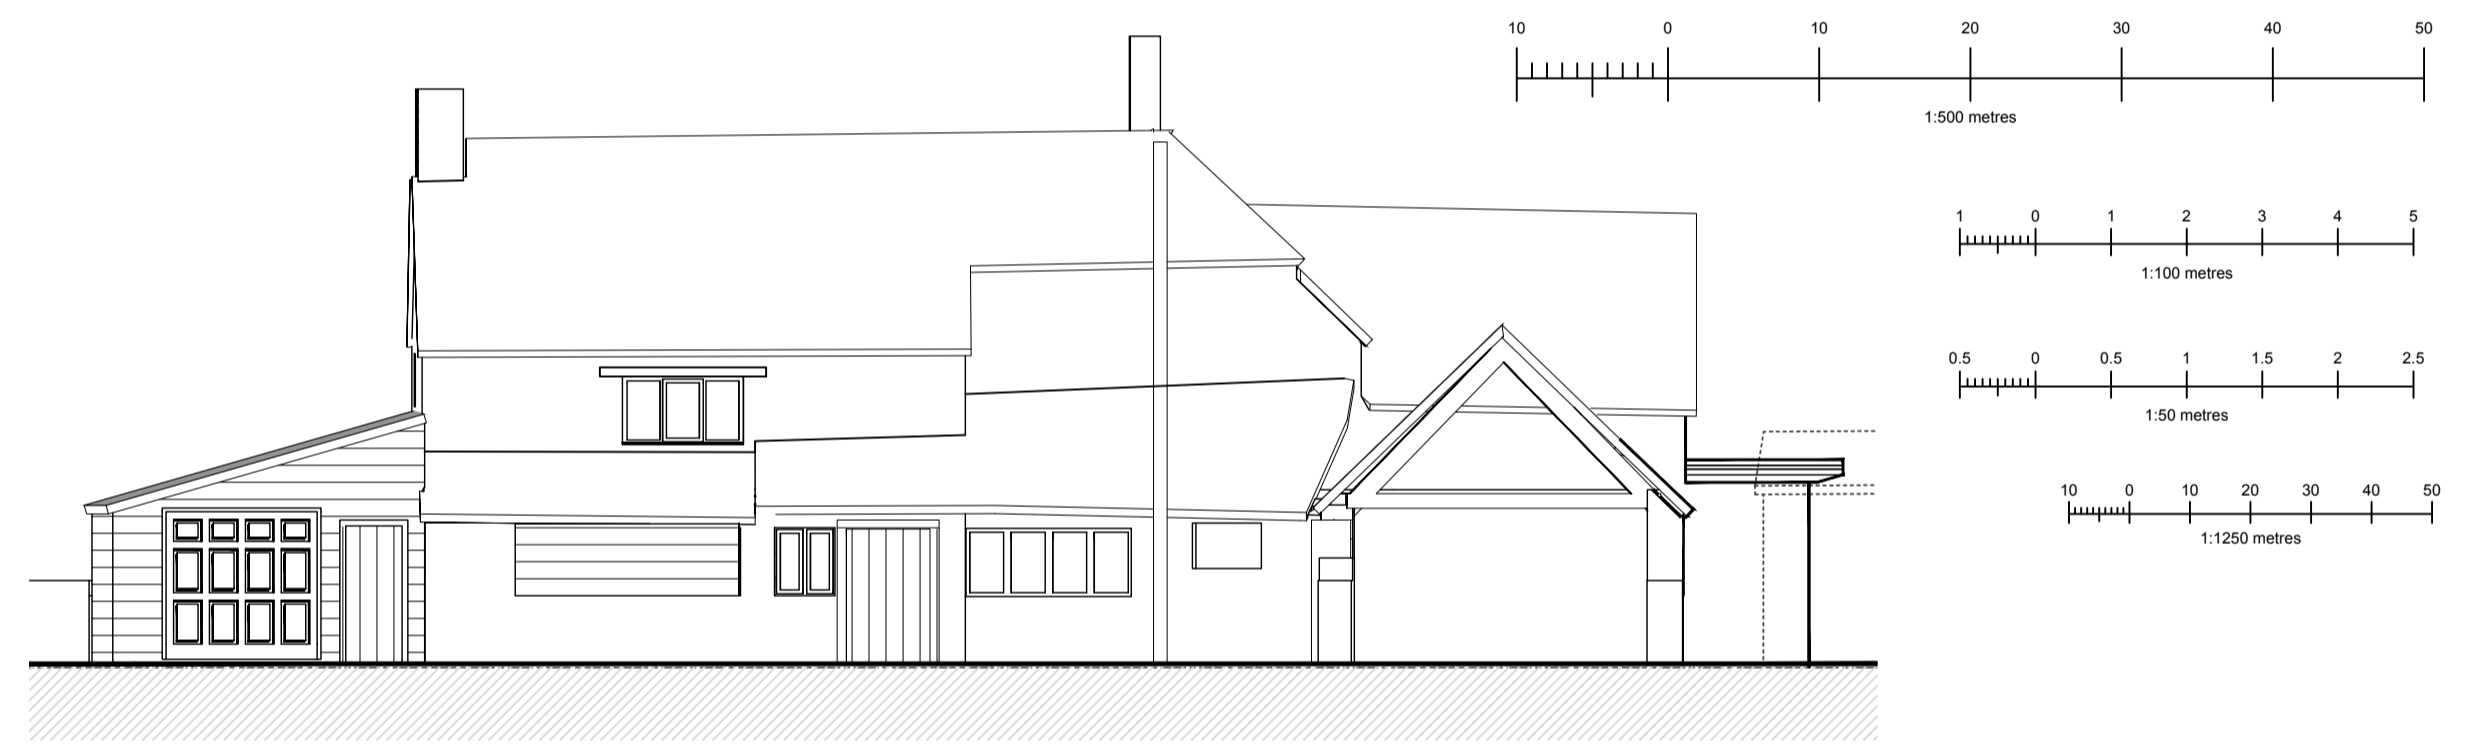

North Elevation (1:100)

West Elevation (1:100)

East Elevation (1:100)

T: 07734323187
 E: hello@third-design.co.uk
 W: www.third-design.co.uk

Client Gill Beddows
 Site Address Brookover Farm,
 Orchardleigh,
 BA11 2PB
 Drawing Title PROPOSED Floor Plans, Site Plan
 & Elevations
 Scale 1:50, 1:100, 1:1250 @ A1
 Date July 2023
 Drawn SAF
 Drg No 0555/101A