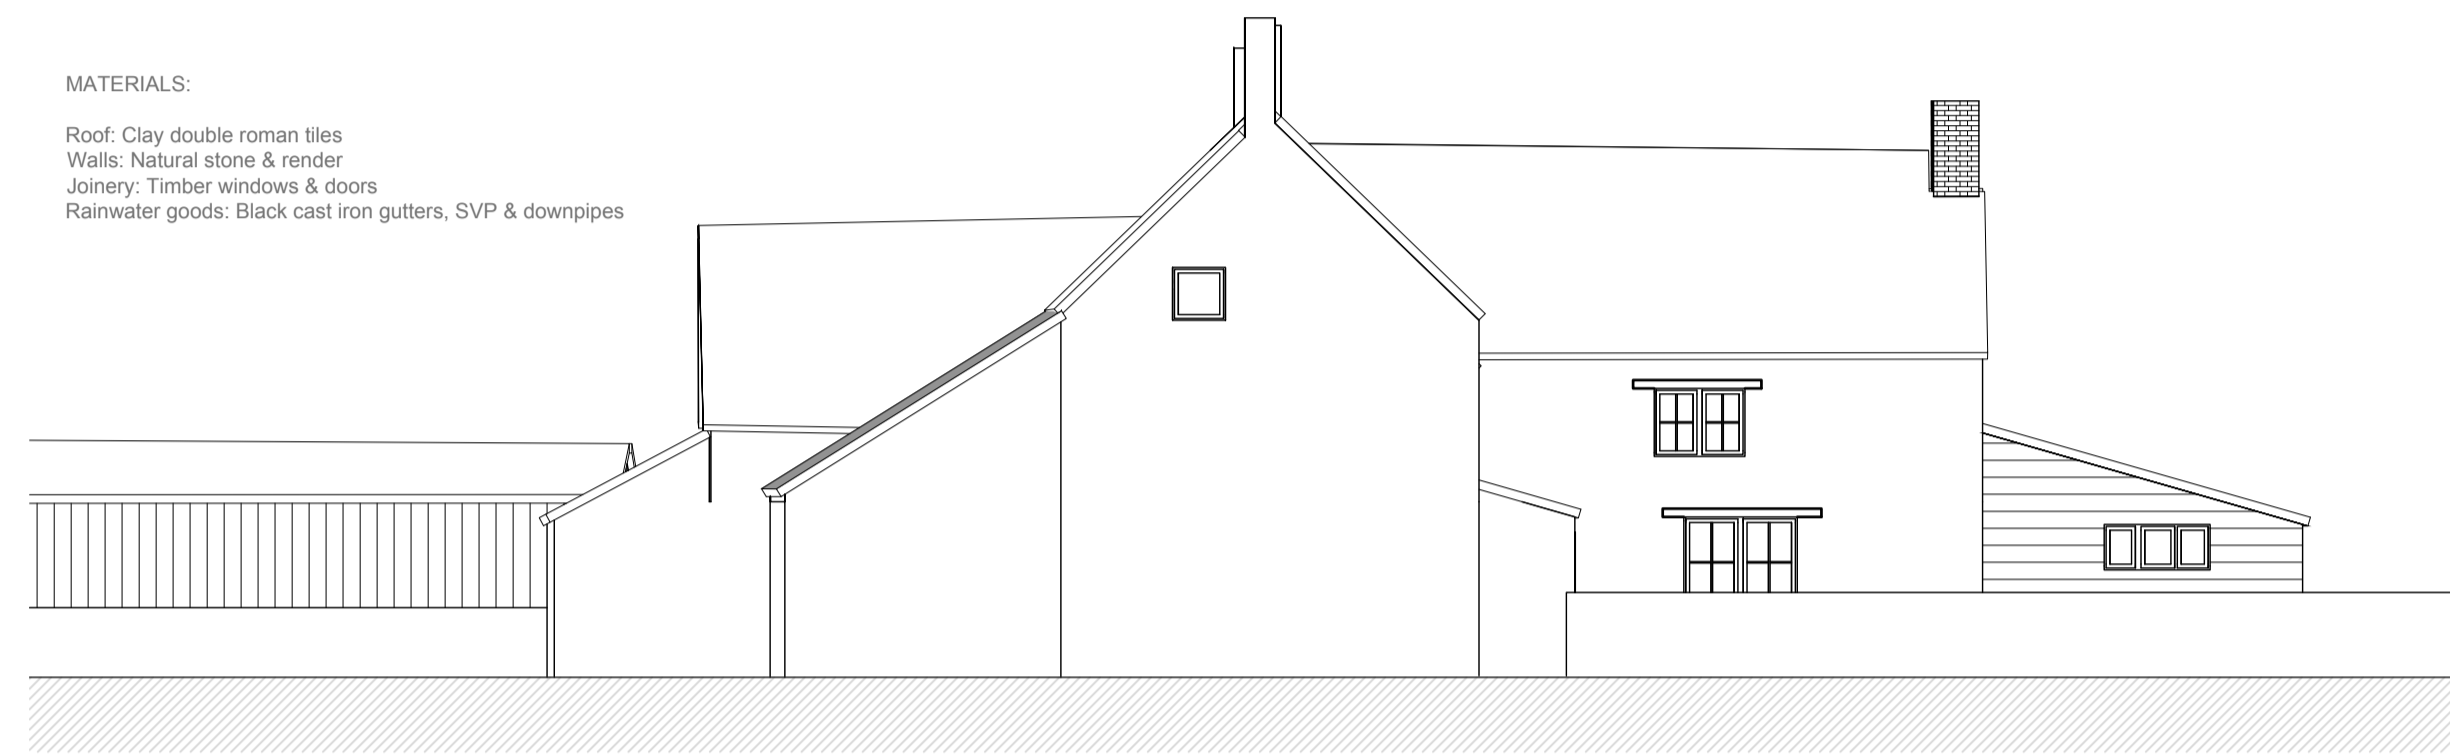

Location Plan (1:1250)

North Elevation (1:100)

West Elevation (1:100)

East Elevation (1:100)

Site Plan (1:500)

T: 07734323187
 E: hello@third-design.co.uk
 W: www.third-design.co.uk

Client Gill Beddows

Site Address Brookover Farm,
 Orchardleigh,
 BA11 2PB

Drawing Title EXISTING Floor Plans, Site,
 Location Plan & Elevations

Scale 1:50, 1:100, 1:500, 1:1250 @ A1

Date July 2023

Drawn SAF

Dwg No 0555/001