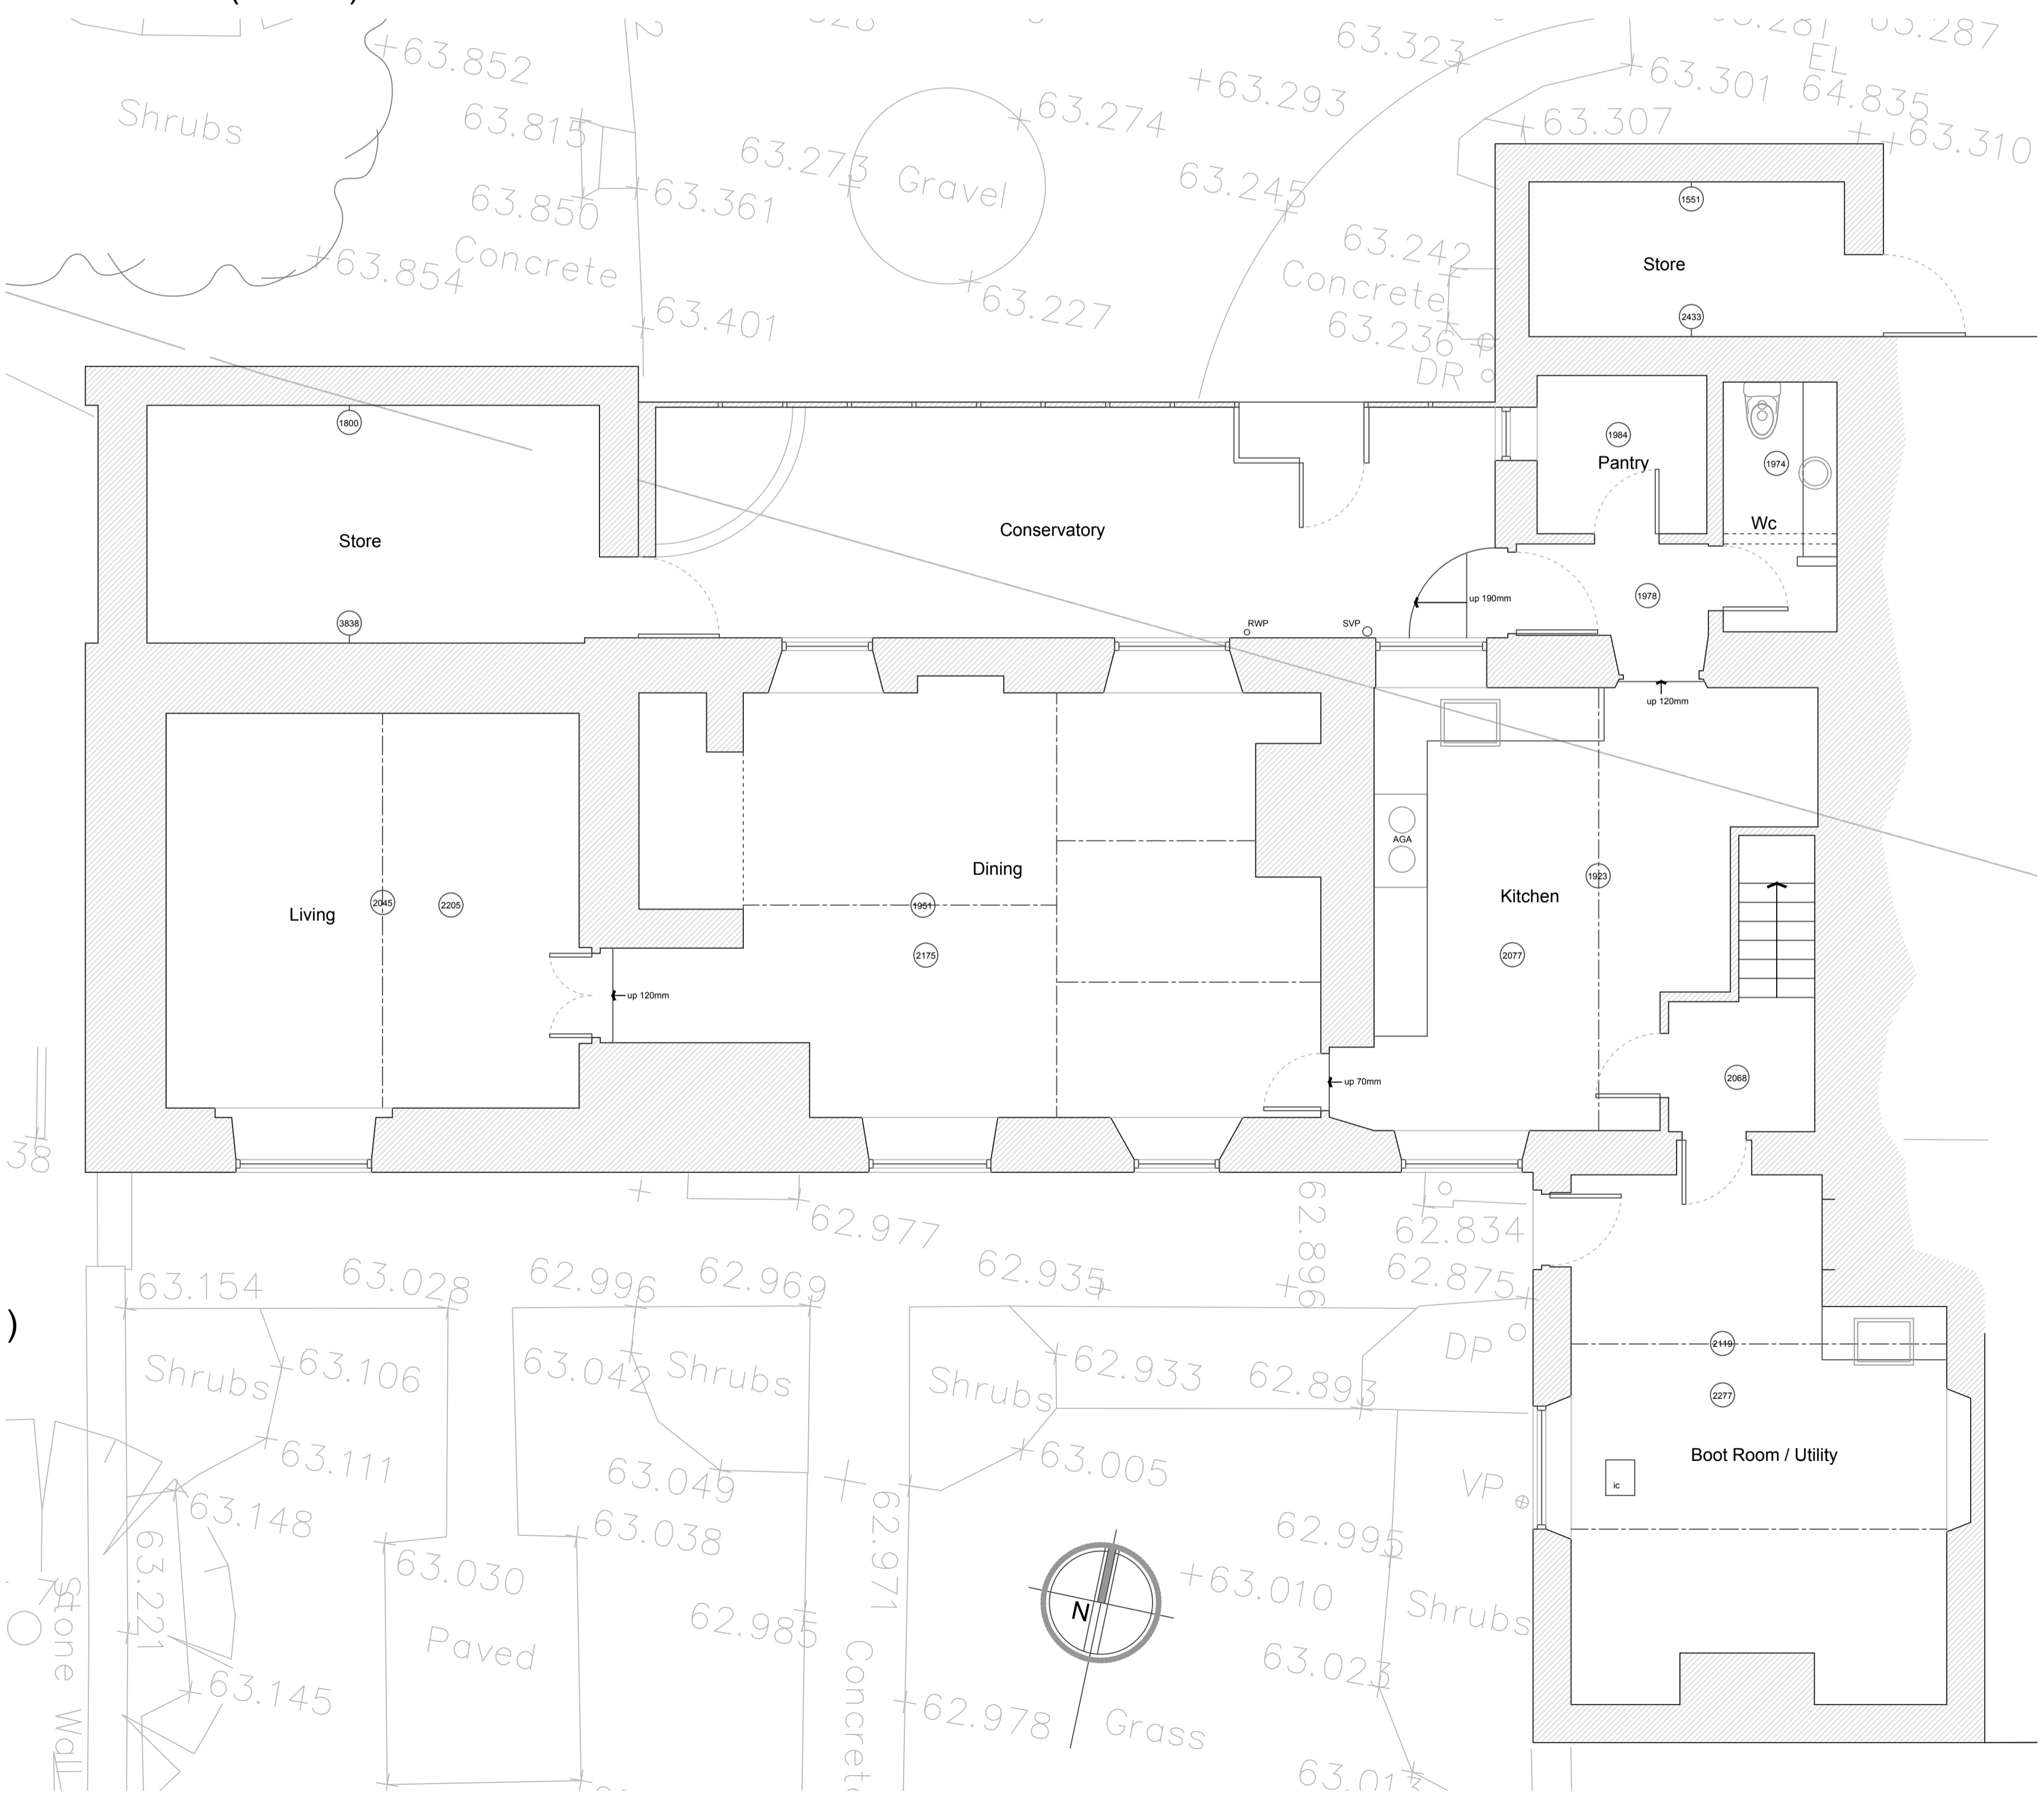

Location Plan (1:1250)

North Elevation (1:100)

West Elevation (1:100)

East Elevation (1:100)

Site Plan (1:500)

T: 07734323187
 E: hello@third-design.co.uk
 W: www.third-design.co.uk

Client Gill Beddows

Site Address Brookover Farm,
 Orchardleigh,
 BA11 2PB

Drawing Title EXISTING Floor Plans, Site,
 Location Plan & Elevations

Scale 1:50, 1:100, 1:500, 1:1250 @ A1

Date July 2023

Drawn SAF

Dwg No 0555/001