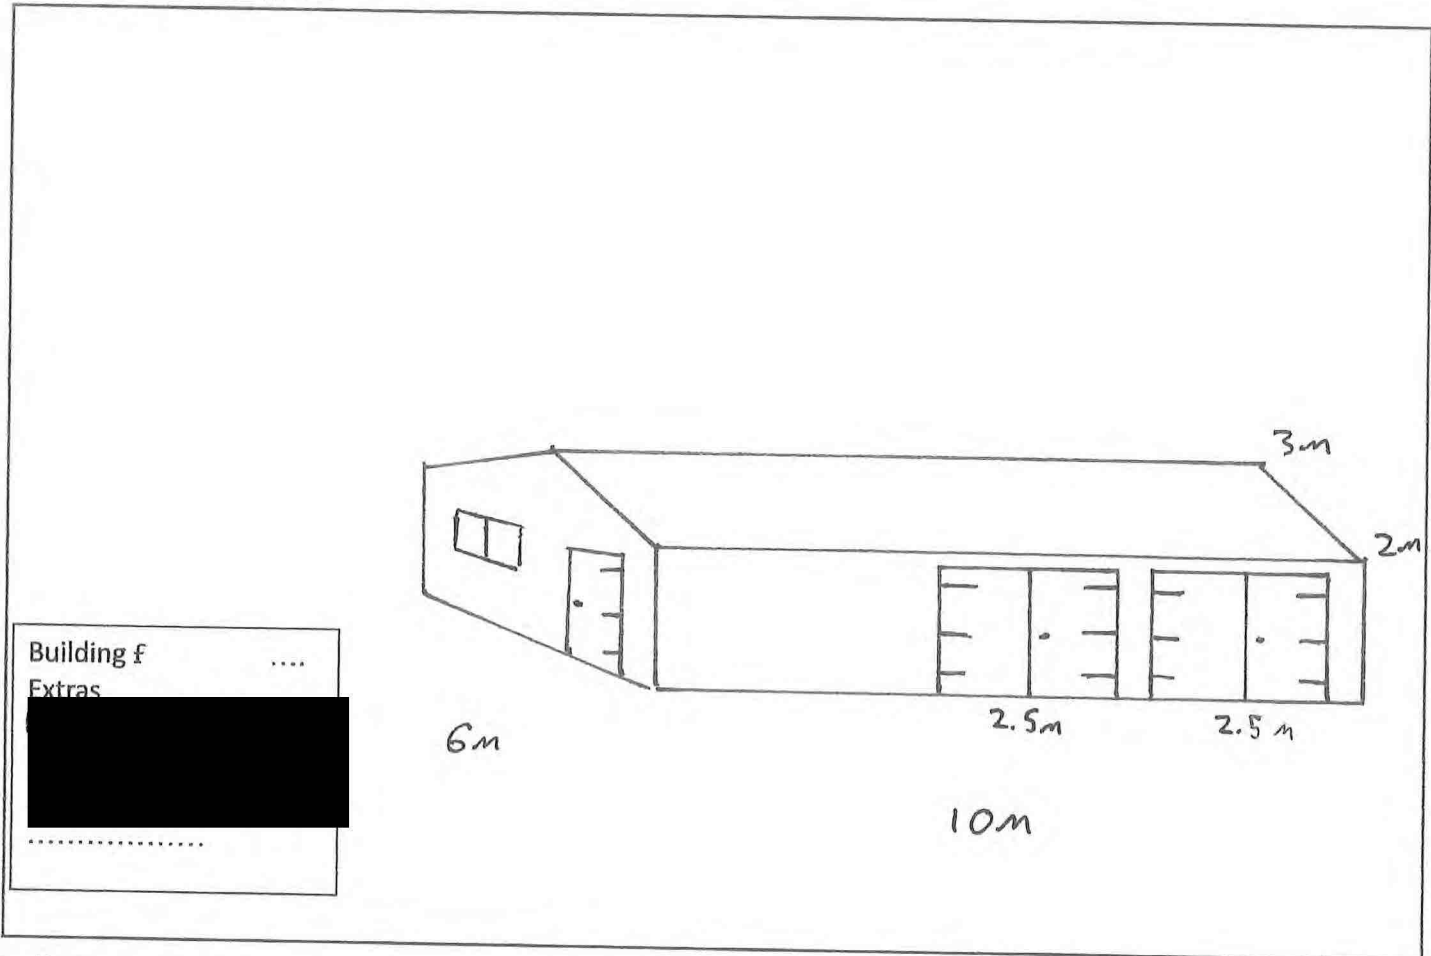

Sutton Sheds

Bank Details - HSBC - Sutton Sheds
Sort code 40-24-29 Account no 41323016

Order Form

Name A Dickinson N / 006 / 2076 / 23
Address Thornfields, Ashby by Partney
Post Code PE23 5RQ Tel No. 07795 435 902

Thornfields
Ashby-by-Partney
Spilsby
Lincolnshire
PE23 5RQ

Email a-adickinson@icloud.com

Size 10m x 6m Shed / Workshop

Ridge / Pent

Matching / Loglap

Door - R/H

Double Doors +2

Access ✓

2 Fixed Windows

Floor Bearers

Opening windows

Order Date Quote

Delivery week .....

Total £.....

25% Deposit £.....

Paid

cash / cheque / bank tfr

Balance due 7 days before delivery £.....

cash / cheque / bank tfr