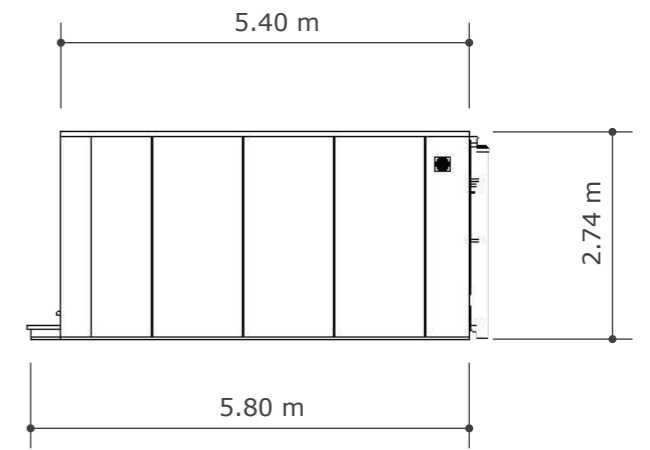

Front Elevation

Left Elevation

Right Elevation

Rear Elevation

Roof Elevation

SCALE 1:100

56 Couzens Close, Chipping Sodbury, Bristol, BS37 6BT