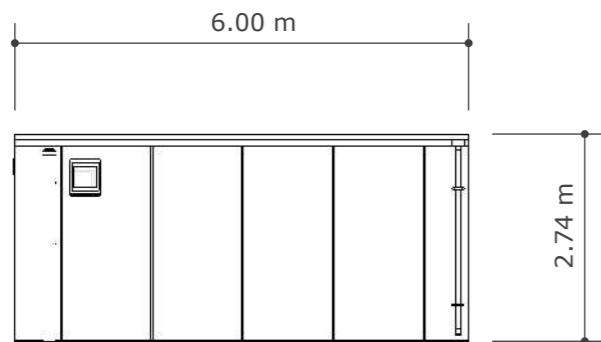

Front Elevation

Left Elevation

Right Elevation

Rear Elevation

Roof Elevation

SCALE 1:100

56 Couzens Close, Chipping Sodbury, Bristol, BS37 6BT