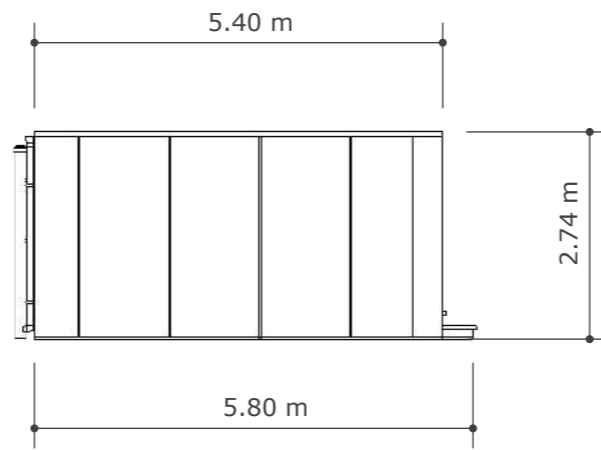

Front Elevation

Left Elevation

Right Elevation

Rear Elevation

Roof Elevation

SCALE 1:100

56 Couzens Close, Chipping Sodbury, Bristol, BS37 6BT