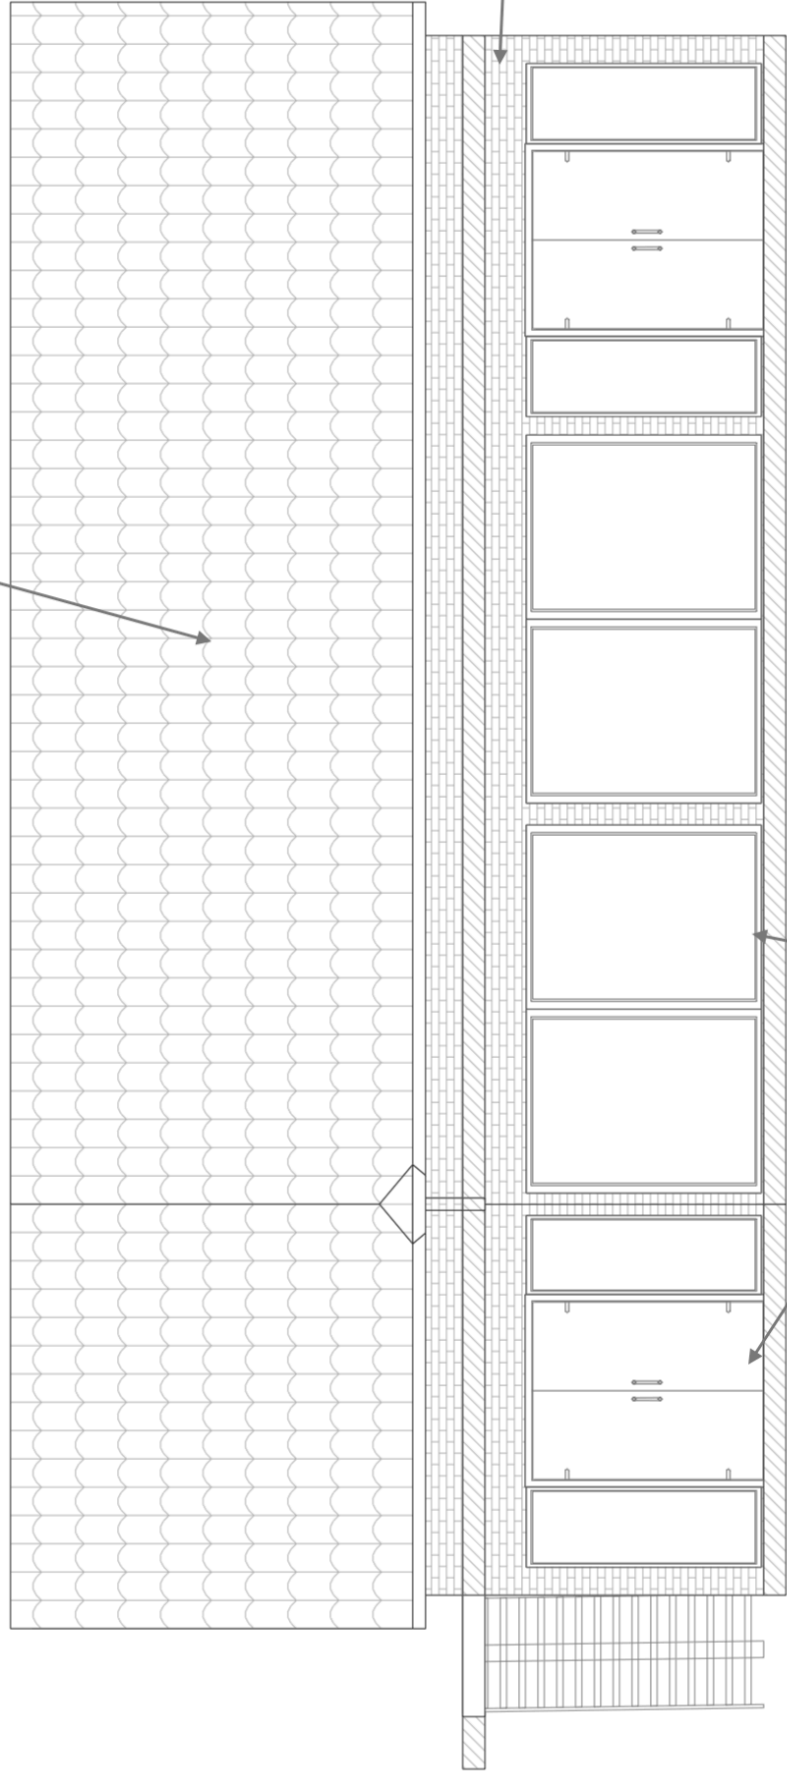

East Elevation

Roof: metal profile (black in colour)

Walls: metal profile (black in colour), Ancaster stone with lime mortar and glazing

Aluminium framed (Anthracite in colour) glass windows and doors.

Hanbeck Farm

Oct 2023
Scale: 1:50