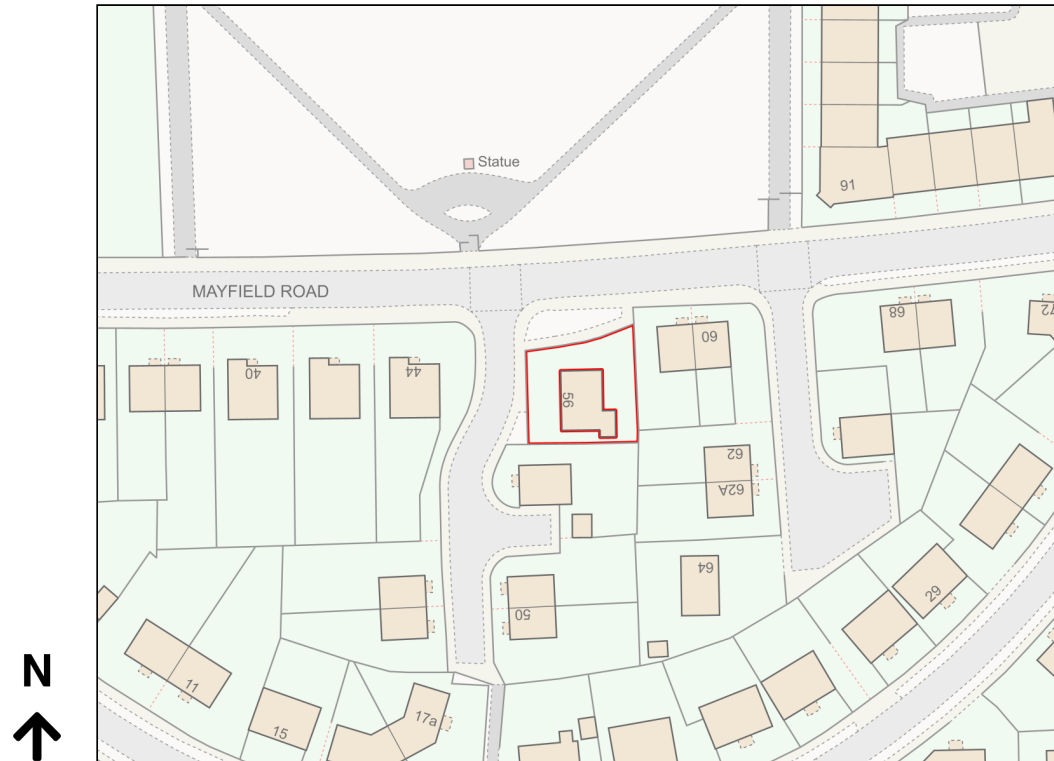

Location Plan

Site Address: 56, Mayfield Road, Wolverhampton, WV1 2EA

Date Produced: 23-Oct-2023

Scale: 1:1250 @A4

Planning Portal Reference: PP-12494425v1