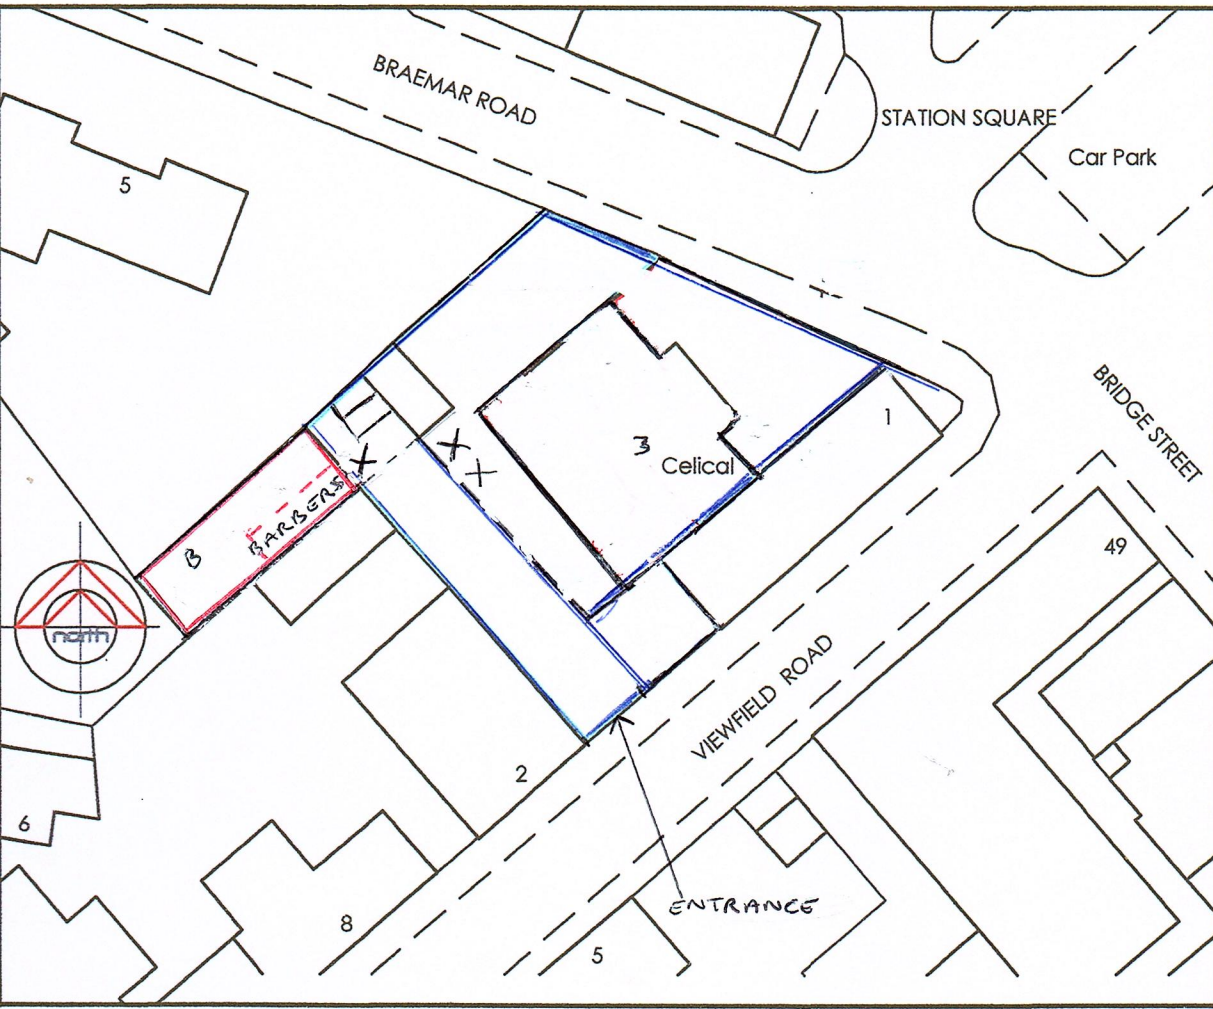

# SITE LAYOUT PLAN

Ordnance Survey (c) Crown Copyright 2021. All rights reserved. Licence number 100022432

SITE PLAN  
SCALE 1 : 500

- 3 - CELICAL GUEST HOUSE OUTLINED IN BLUE
- B - WORKSHOP OUTLINED IN RED TO CONVERT PART OF BUILDING INTO BARBERS SHOP - - -
- X - PARKING SPACES (SEVERAL OPTIONS)