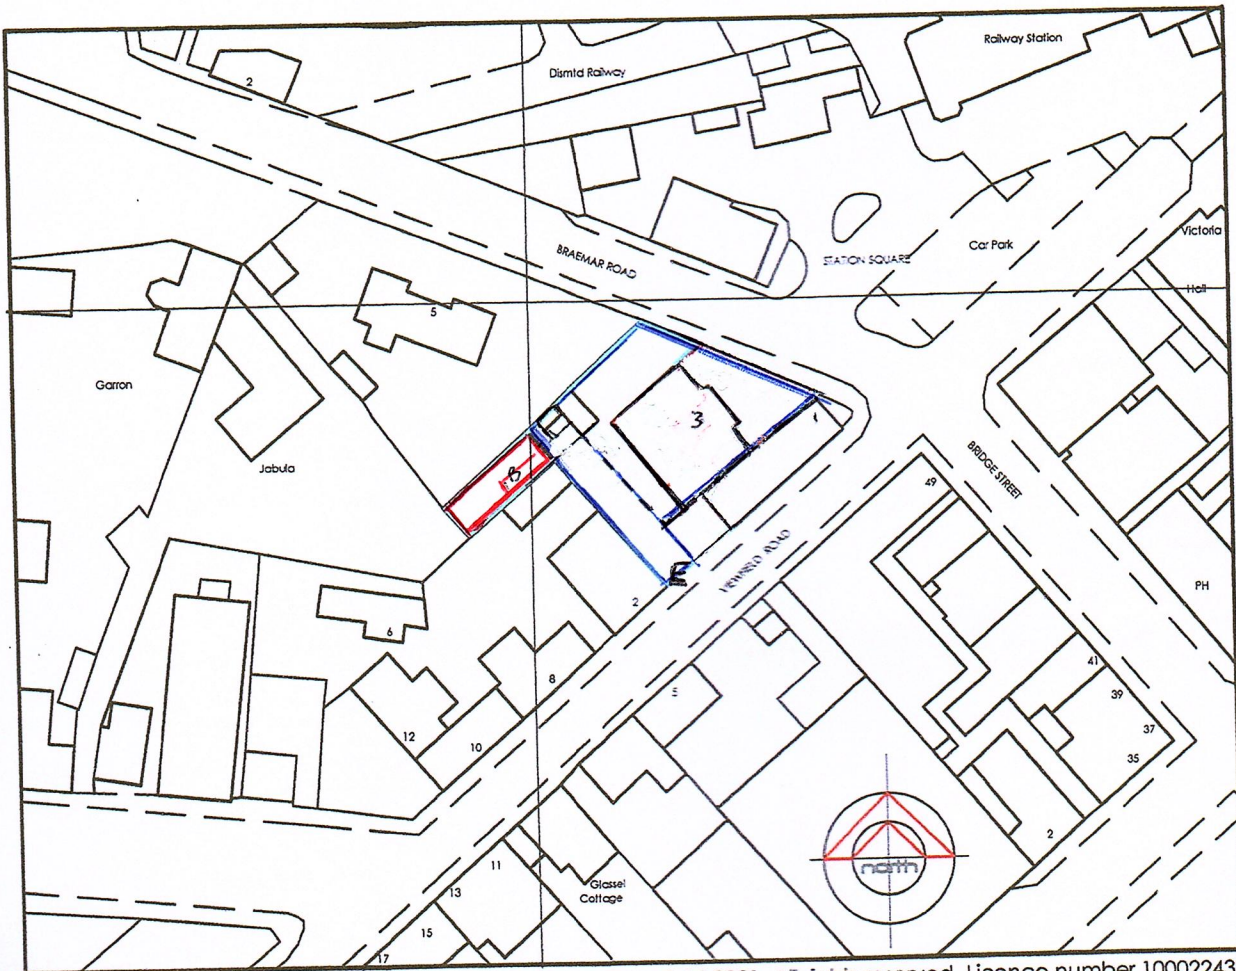

LOCATION PLAN

Ordnance Survey (c) Crown Copyright 2021. All rights reserved. Licence number 100022432

LOCATION PLAN

SCALE 1 : 500

- 3 - CECICAL GUEST HOUSE OUTLINED IN BLUE
- B - WORKSHOP OUTLINED IN RED TO CONVERT PART OF BUILDING INTO BARBERS SHOP
- E - ENTRANCE OFF VIEWFIELD ROAD